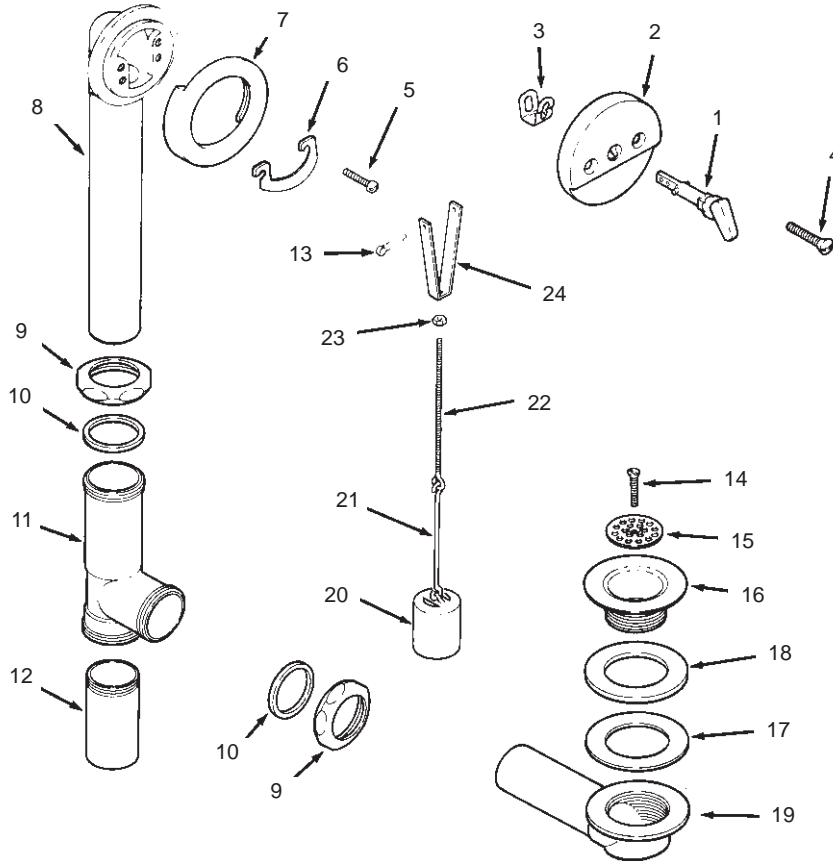

K-11666
K-11660

SWIFFLO
SWIFFLO

BATH DRAIN 14"-16"
BATH DRAIN 14"-16"

ORDER BY KIT NUMBER OR PART NUMBER, NOT ITEM NUMBER OR KIT LETTER.

Ordering Options

Item	Part No. or Kit
1	41395‡, A
2	41394‡, A
3	41396, A
4	21603‡
5	21595, B
6	21594, B
7	21443, B
8	21604
9	21587
10	21588
11	21586
12	21596
13	21602, E
14	21598, C
15	21601, C
16	21599‡
17	21597, D
18	21600, D
19	21605
20	21593, E
21	21592, E
22	21590, E
23	21589, E
24	21591, E

Kit Ordering Information

Kit	Kit Part No.	Kit Name
A	41378‡	Hood Kit
B	30515	Gasket Clamp Kit
C	30516‡	Strainer Kit
D	30993	Gasket Kit
E	30519	Stopper Kit

Kit Contents

1 ea., Items 1 thru 3
 2 ea., Item 5; 1 ea., Items 6 and 7
 1 ea., Items 14 and 15
 1 ea., Items 17 and 18
 1 ea., Items 13 and 20 thru 24

KITS MAY INCLUDE EXTRA PARTS

NOTES:

LEGEND:

‡ Specify Finish.