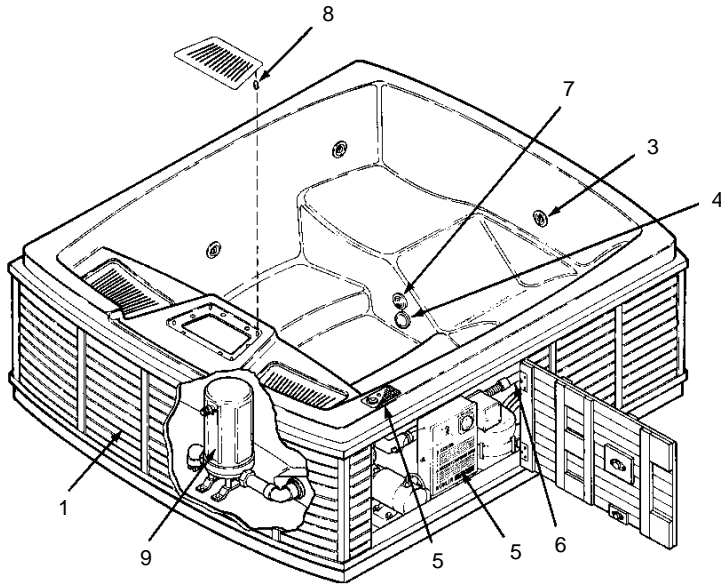

KOHLER[®] SERVICE PARTS

SOJOURN SPA™
K-88-C*
SERVICE SERIES CODE — RD

SERVICE PARTS

ITEM NO.	PART NO.	QTY.	DESCRIPTION	SPECIFICATIONS
1	69346 ■	1	Spa Surround (Redwood Illustrated)	For K-88-SC
1	69221 ■	1	Spa Surround (Designer Fir)	For K-88-C
2	69104	3	Skimmer Grate	
3	61805 ■	5	Jet Assembly	
4	61580 ■	1	Suction Assembly	
5	69441 ■	1	Convertible Support System	
6	106756 ■ §	1	Harness Assembly	
7	106852 ■ §	1	Spa Light Assembly	
8	69102	12	Fastener	
9	106772 ■ §	1	Filter Assembly	

SERVICE KITS

NOTES

- Parts Further Exploded Within This Catalog. Reference Index.
- § Reference Number Only.
- * K-88-SC – Redwood Surround.