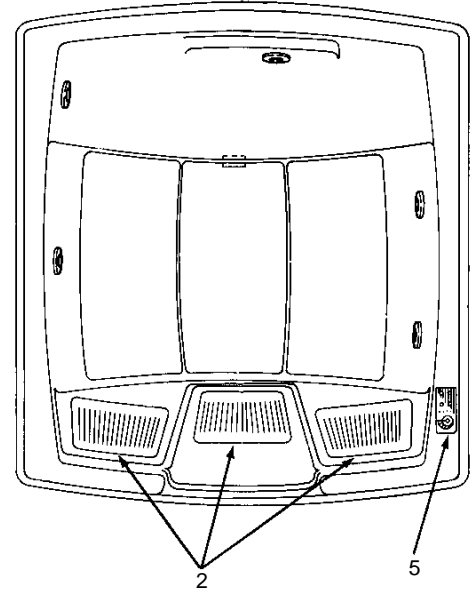

KOHLER[®] SERVICE PARTS

SOJOURN SPA™
K-88-C*
SERVICE SERIES CODE — RD

SERVICE PARTS

ITEM NO.	PART NO.	QTY.	DESCRIPTION	SPECIFICATIONS
1	69346 ■	1	Spa Surround (Redwood Illustrated)	For K-88-SC
1	69221 ■	1	Spa Surround (Designer Fir)	For K-88-C
2	69104	3	Skimmer Grate	
3	61805 ■	5	Jet Assembly	
4	61580 ■	1	Suction Assembly	
5	69441 ■	1	Convertible Support System	
6	106756 ■ §	1	Harness Assembly	
7	106852 ■ §	1	Spa Light Assembly	
8	69102	12	Fastener	
9	106772 ■ §	1	Filter Assembly	

SERVICE KITS

NOTES

- Parts Further Exploded Within This Catalog. Reference Index.
- § Reference Number Only.
- * K-88-SC – Redwood Surround.