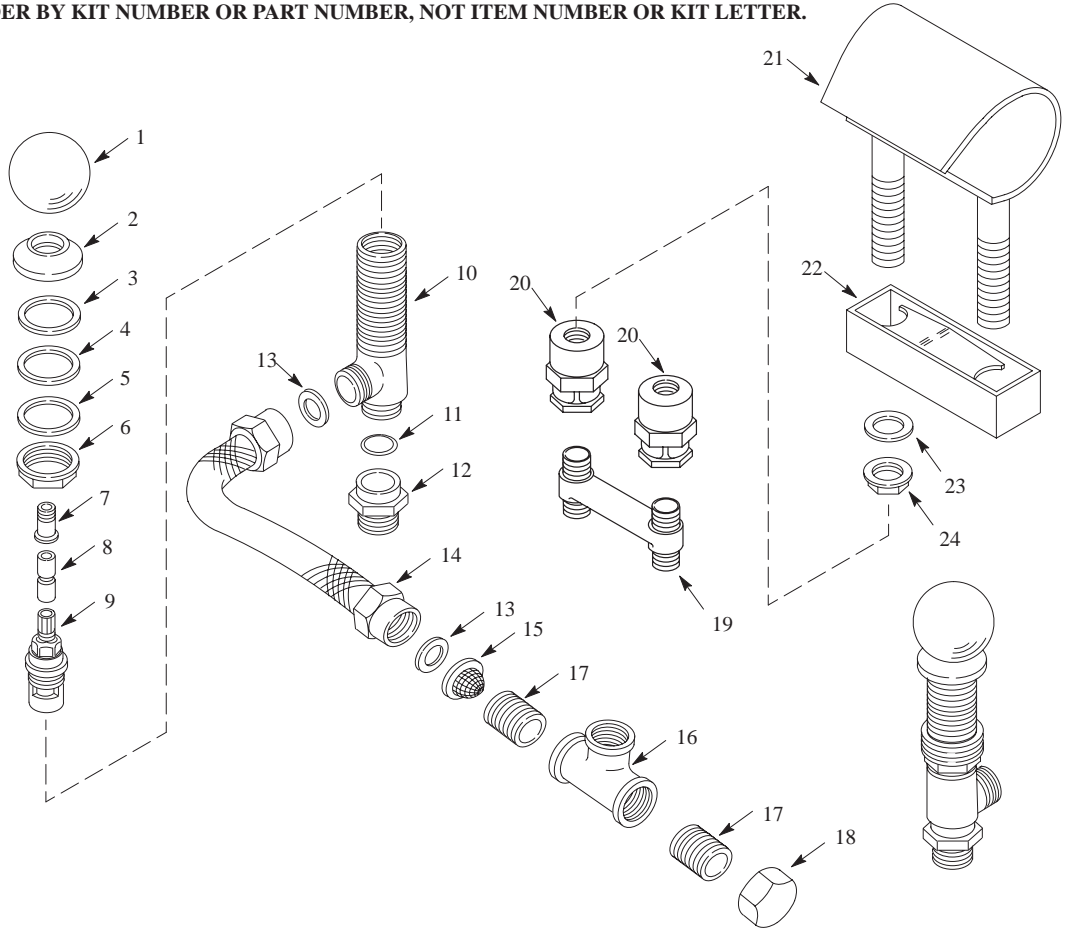

KOHLER[®] SERVICE PARTS

BATH AND SHOWER FITTINGS

K-7902
K-7908
K-7909

CIRRUS
CIRRUS
CIRRUS

DECK-MOUNT BATH SPOUT
DECK-MOUNT BATH VALVE ASSEMBLY
DECK-MOUNT BATH VALVE ASSEMBLY WITH SPOUT

ORDER BY KIT NUMBER OR PART NUMBER, NOT ITEM NUMBER OR KIT LETTER.

Ordering Options

Item	Part No. or Kit
1	A
2	B
3, 4, 5, 6	C
7	22325
8, 9	D
10	23199
11, 12	E
13	22340, F
14	F
15	G
16	22275
17	21670
18	*
19	50363
20	52293
21	55616 †
22	40300 †
23, 24	H

Kit Ordering Information

Kit	Kit Part No.	Kit Name	Kit Contents
A	500198 † **	Handle Replacement Kit	2 ea., items 1, 7, and 9
B	30591 †	Escutcheon Kit	2 ea., item 2
C	23165	Mounting Hardware Kit	1 ea., items 3 thru 6
D	30592	Valve Assembly	1 ea., items 8 and 9
E	30479	Adapter Kit	2 ea., items 11 and 12
F	23168	Hose Kit	4 ea., item 13; 2 ea., item 14
G	30594	Filter Kit	2 ea., item 15
H	30588	Spout Mounting Hardware Kit	2 ea., items 23 and 24