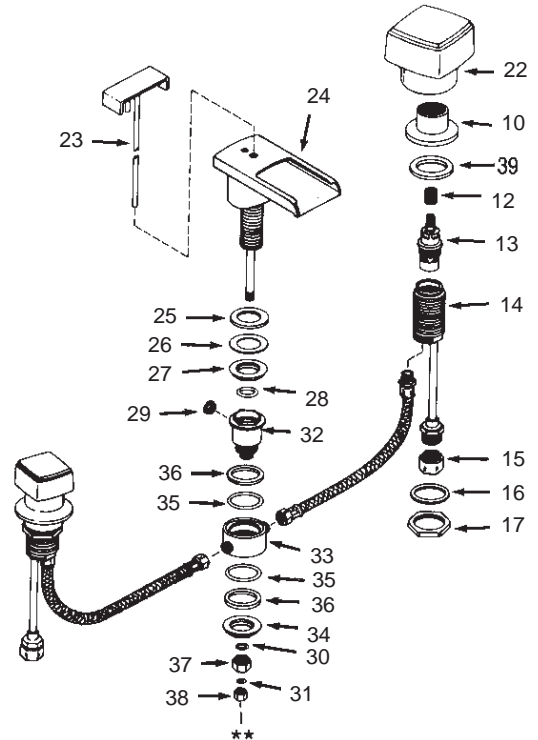

KOHLER® SERVICE PARTS

LAVATORY FITTINGS

K-7436-FCV FLAIR II WIDESPREAD LAVATORY FAUCET
K-7439-FCV FLAIR II WIDESPREAD LAVATORY FAUCET
 (WITH WAVE™ SPOUT)
K-6952-CV ALTERNA WIDESPREAD LAVATORY FAUCET

K-7890 ALTERNA WIDESPREAD LAVATORY FAUCET
 (WITH FLUME SPOUT)

ORDER BY KIT NUMBER OR PART NUMBER, NOT ITEM NUMBER OR KIT LETTER.

ORDERING OPTIONS

Item	Part No. or Kit *
1	*
2	30072‡
3	40182‡
4, 5, 6, 7, 8	A
9	B
10	C
11	35715
12	D
13	30430
14	40004
15, 16, 17	E
18	F
19	G
20	H
21	30074‡
22	I
23	500355‡
24	500356‡
25, 26, 27	J
28, 29	K, L
30, 31	K, L, M
32, 33, 34	L
35	K, L
36	L
37, 38	M

Kit Ordering Information

Kit	Kit Part No.	Kit Name
A	40036	Tee Assembly
B	106299 §■	Flair II Handle Options
C	30077 ‡	Escutcheons
D	48502	Spline Adapters (Brass)
E	30332	Mounting Hardware
F	30233	Hoses
G	51196 ‡	Lift Rod
H	29701 ‡	Lift Rod
I	106478 §■	Alterna Handle Options
J	500357	Spout Attachment Kit
K	500358	Gasket Kit
L	500359	Cross Connection Kit
M	500360	Lift Rod Packing Kit

KITS MAY INCLUDE EXTRA PARTS

NOTES:

- * Not available as a service part.
- ** For pop-up drain see K-7701.
- ***#40003 extended wrench aids installation.

LEGEND:

- ‡ Specify Finish.
- § Reference Number Only.
- Parts further exploded in catalog; see INDEX.