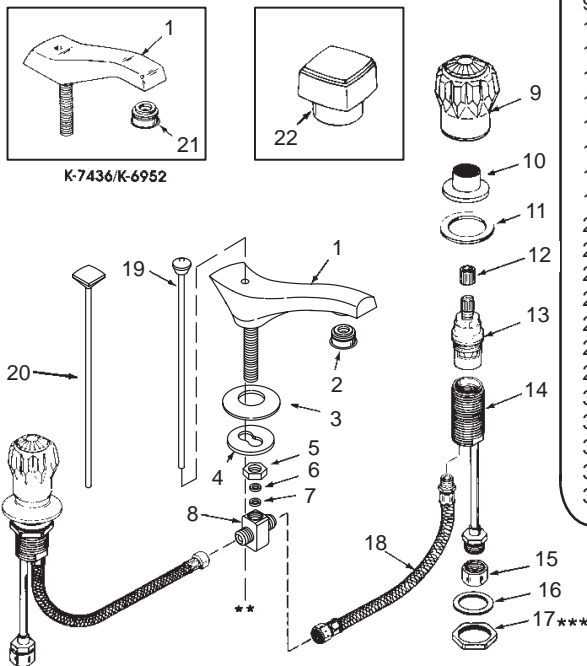

KOHLER® SERVICE PARTS

LAVATORY FITTINGS

K-7436-FCV FLAIR II WIDESPREAD LAVATORY FAUCET
K-7439-FCV FLAIR II WIDESPREAD LAVATORY FAUCET
 (WITH WAVE™ SPOUT)
K-6952-CV ALTERNA WIDESPREAD LAVATORY FAUCET

K-7890 ALTERNA WIDESPREAD LAVATORY FAUCET
 (WITH FLUME SPOUT)

ORDER BY KIT NUMBER OR PART NUMBER, NOT ITEM NUMBER OR KIT LETTER.

ORDERING OPTIONS

Item	Part No. or Kit *
1	*
2	30072‡
3	40182‡
4, 5, 6, 7, 8	A
9	B
10	C
11	35715
12	D
13	30430
14	40004
15, 16, 17	E
18	F
19	G
20	H
21	30074‡
22	I
23	500355‡
24	500356‡
25, 26, 27	J
28, 29	K, L
30, 31	K, L, M
32, 33, 34	L
35	K, L
36	L
37, 38	M

Kit Ordering Information

Kit	Kit Part No.	Kit Name
A	40036	Tee Assembly
B	106299 §■	Flair II Handle Options
C	30077 ‡	Escutcheons
D	48502	Spline Adapters (Brass)
E	30332	Mounting Hardware
F	30233	Hoses
G	51196 ‡	Lift Rod
H	29701 ‡	Lift Rod
I	106478 §■	Alterna Handle Options
J	500357	Spout Attachment Kit
K	500358	Gasket Kit
L	500359	Cross Connection Kit
M	500360	Lift Rod Packing Kit

KITS MAY INCLUDE EXTRA PARTS

NOTES:

- * Not available as a service part.
- ** For pop-up drain see K-7701.
- ***#40003 extended wrench aids installation.

LEGEND:

- ‡ Specify Finish.
- § Reference Number Only.
- Parts further exploded in catalog; see INDEX.