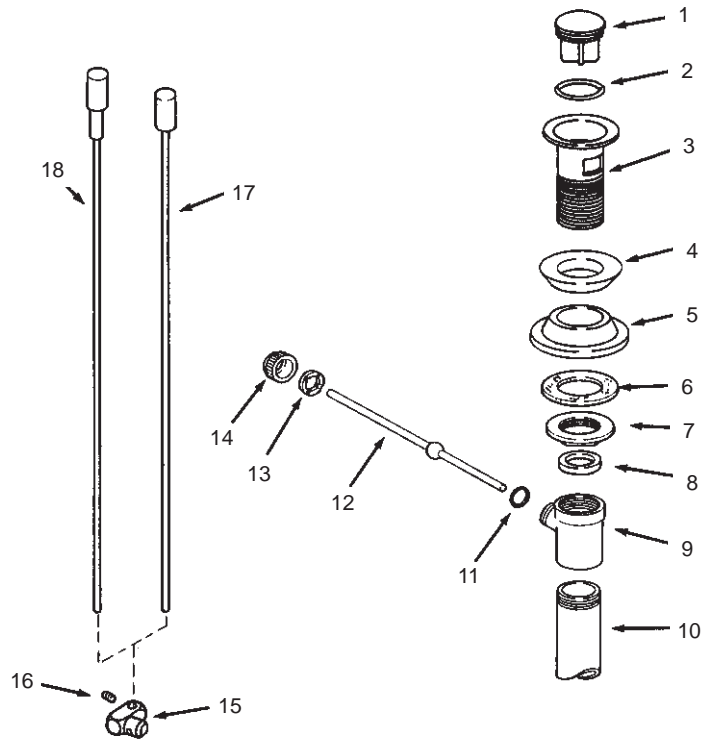

23176

CYGNET SERIES

POP-UP DRAIN

ORDER BY KIT NUMBER OR PART NUMBER, NOT ITEM NUMBER OR KIT LETTER.

### Ordering Options

Item	Part No. or Kit
1	523150‡
2	30498
3	23154‡
4, 5, 6, 7, 8	A
9	23153
10	23152
11, 12, 13, 14	B
15, 16	23148
17	C
18	D or E

### Kit Ordering Information

Kit	Kit Part No.	Kit Name	Kit Contents
A	23151	Mounting Hardware Kit	1 ea., Items 4 thru 8
B	23149	Ball Lever Kit	1 ea., Items 11 thru 14
C	23144‡	Widespread Lav. Lift Rod (17-3/4"), K-6762	1 ea., Item 17
D	30511‡	Center Mount Bidet Lift Rod Kit, K-6770	1 ea., Item 18
E	30512‡	Center Mount Lav. Lift Rod Kit, K-6763	1 ea., Item 18