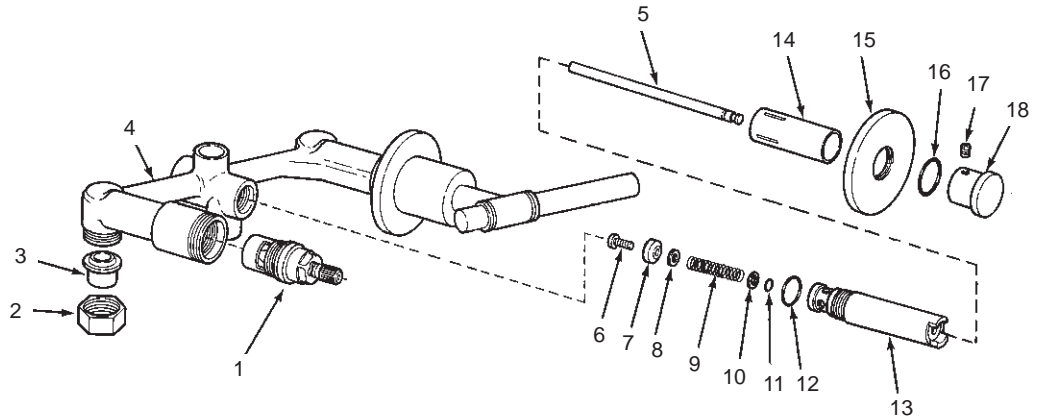

## BATH AND SHOWER FITTINGS

K-6758  
K-6759  
-L

CYGNET  
CYGNET

BATH AND SHOWER VALVE ASSEMBLY  
BATH AND SHOWER VALVE ASSEMBLY  
WITH LEVER HANDLES

ORDER BY KIT NUMBER OR PART NUMBER, NOT ITEM NUMBER OR KIT LETTER.

### Ordering Options

Item	Part No. or Kit
<b>VALVE ASSEMBLY</b>	
1	A or B
2, 3	C or D
4	*
5, 6, 7, 8, 9, 10, 11, 12	E
13	42011‡
14	F, I
15, 16	G, I
17, 18	H, I