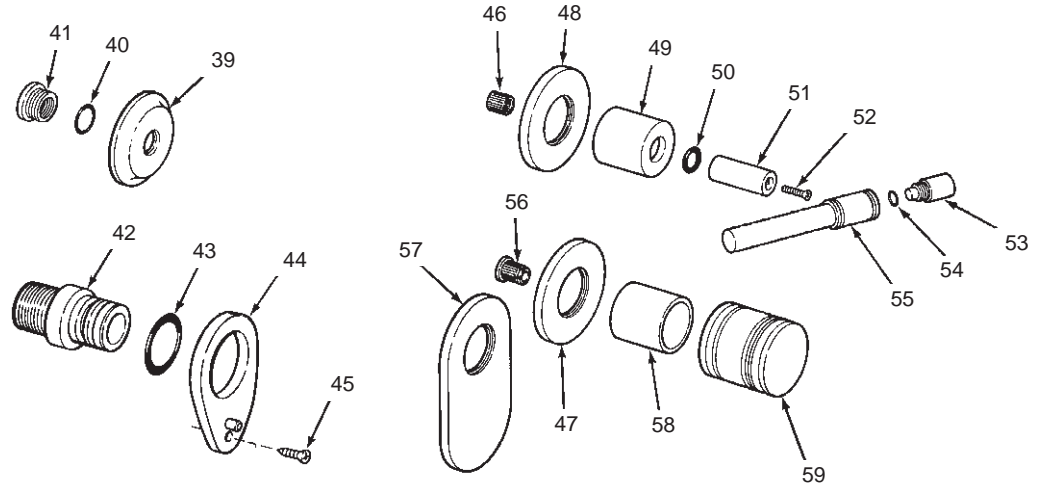

# BATH AND SHOWER FITTINGS

**K-6758**  
**K-6759**  
**-L**

CYGNET  
 CYGNET

BATH AND SHOWER VALVE ASSEMBLY  
 BATH AND SHOWER VALVE ASSEMBLY  
 WITH LEVER HANDLES

**ORDER BY KIT NUMBER OR PART NUMBER, NOT ITEM NUMBER OR KIT LETTER.**

### Ordering Options

Item	Part No. or Kit
<b>ESUTCHEONS AND HANDLES</b>	
39	30525‡
40, 41	R
42, 43	S
44, 45	T
46	U
47	30536‡
48, 49	V
50, 51, 52, 53, 54, 55	W
56	X
57	30539‡
58	30538
59	30537‡