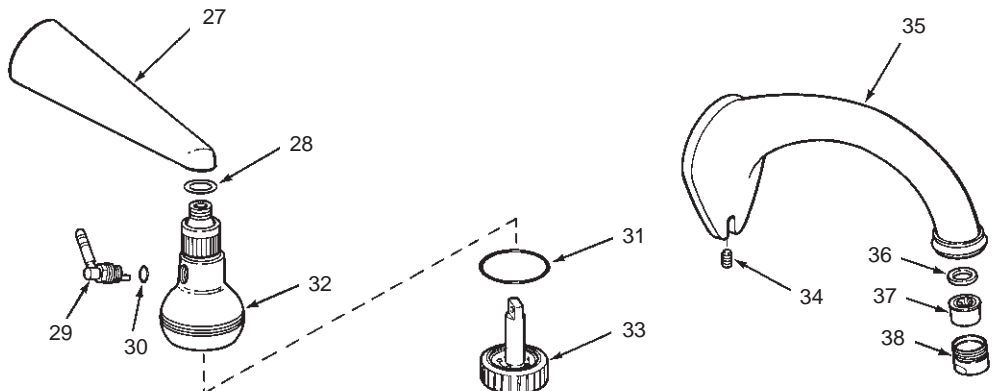

Ordering Options

Item	Part No. or Kit
SPOUTS AND SHOWERHEADS	
27	30526‡
28, 29	N
30, 31	N, O
32, 33	N
34, 35	P
36, 37, 38	Q

OVER

NOTES:

* Not available as a service part.

LEGEND:

‡ Specify Finish.