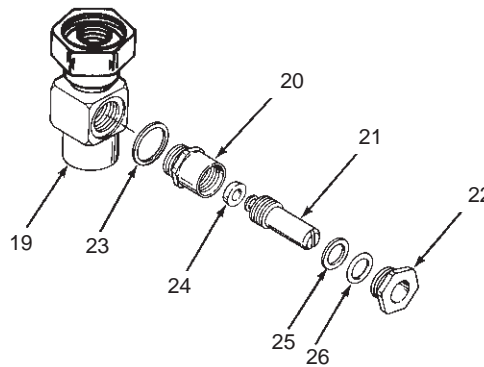

KOHLER® SERVICE PARTS

BATH AND SHOWER FITTINGS

K-6758
K-6759
-L

CYGNET
CYGNET

BATH AND SHOWER VALVE ASSEMBLY
BATH AND SHOWER VALVE ASSEMBLY
WITH LEVER HANDLES

ORDER BY KIT NUMBER OR PART NUMBER, NOT ITEM NUMBER OR KIT LETTER.

Ordering Options

Item	Part No. or Kit
VALVE ASSEMBLY	
1	A or B
2, 3	C or D
4	*
5, 6, 7, 8, 9, 10, 11, 12	E
13	42011‡
14	F, I
15, 16	G, I
17, 18	H, I

Ordering Options

Item	Part No. or Kit
STOPS	
19	J or K
20, 21, 22	J or K, L
23, 24, 25, 26	J or K, L, M

Ordering Options

Item	Part No. or Kit
SPOUTS AND SHOWERHEADS	
27	30526‡
28, 29	N
30, 31	N, O
32, 33	N
34, 35	P
36, 37, 38	Q

OVER

NOTES:

* Not available as a service part.

LEGEND:

‡ Specify Finish.