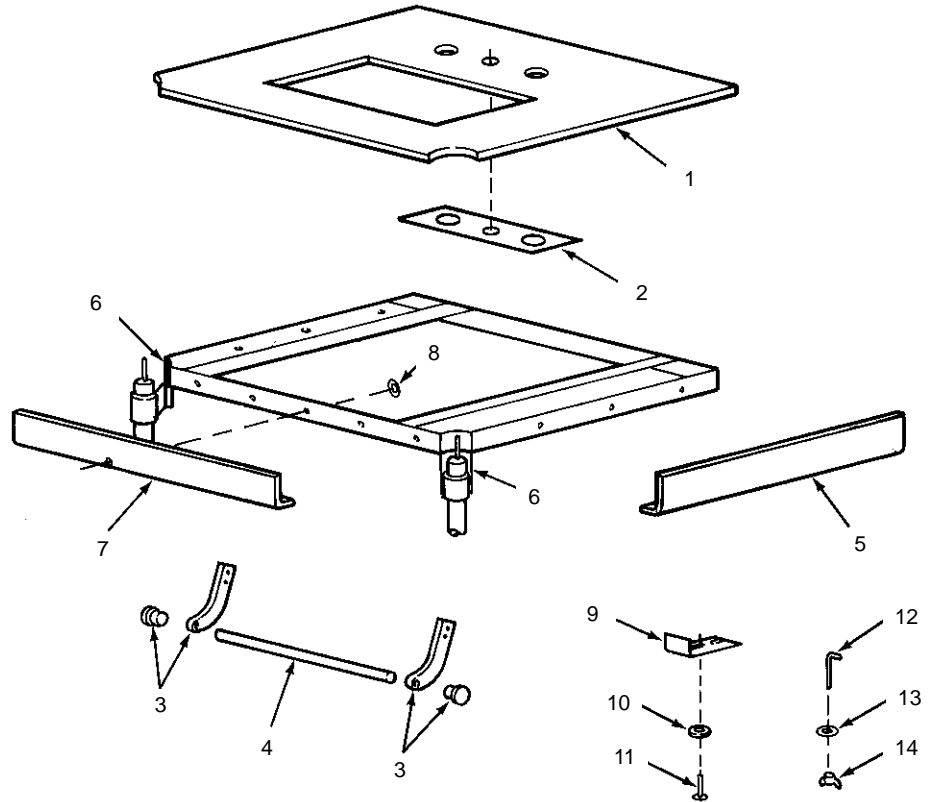

K-3005
K-3010
K-3027
K-3025
K-3026

MARBLE CONSOLE TABLE
MINRALITE CONSOLE TABLE
VITREOUS CHINA CONSOLE TABLE
VITREOUS CHINA CONSOLE TABLE
VITREOUS CHINA CONSOLE TABLE

ORDER BY KIT NUMBER OR PART NUMBER, NOT ITEM NUMBER OR KIT LETTER.

Ordering Options

Item	Part No. or Kit
1	*
2	A
3	B or C
4	D
5	E
6	F
7	G
8	H
9, 10, 11	I
12, 13, 14	J

Kit Ordering Information

Kit	Kit Part No.	Kit Name	Kit Contents
A	62797	Washer Plate	1 ea., Item 2
B	62782	Towel Bar Bracket Kit (IV Georges)	2 ea., Item 3
C	62793‡	Towel Bar Bracket Kit	2 ea., Item 3
D	62794‡	Towel Bar	1 ea., Item 4
E	62788‡	Side Apron	1 ea., Item 5
F	62789‡	Corner Apron	1 ea., Item 6
G	62790‡	Front Apron	1 ea., Item 7
H	62787	Fastener Kit	13 ea., Item 8
I	62791	Lavatory Retainer Kit	4 ea., Items 9, 10 and 11
J	62792	Clip Kit (Vitreous Tops)	4 ea., Items 12, 13 and 14