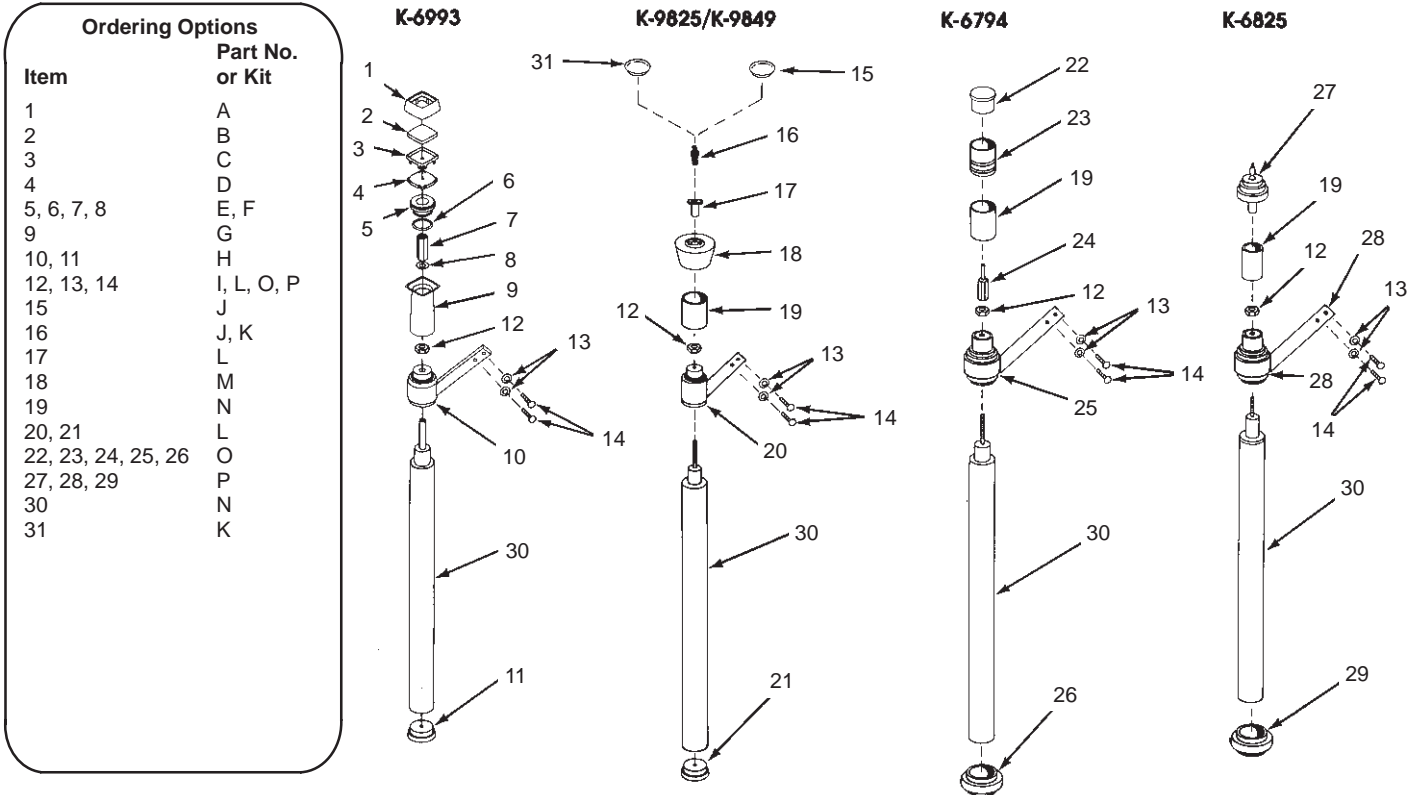

KOHLER® SERVICE PARTS

CONSOLE TABLE LEGS

K-6825	IV GEORGES	LEG HARDWARE FOR CONSOLE TABLES
K-9825	BELLAMONTE	LEG HARDWARE FOR CONSOLE TABLES
K-6794	CYGNET	LEG HARDWARE FOR CONSOLE TABLES
K-9849	COLIBRI	LEG HARDWARE FOR CONSOLE TABLES
K-6993	ALTERNA	LEG HARDWARE FOR CONSOLE TABLES

ORDER BY KIT NUMBER OR PART NUMBER, NOT ITEM NUMBER OR KIT LETTER.

Kit Ordering Information			
Kit	Kit Part No.	Kit Name	Kit Contents
A	500229‡	Large Alterna Shell	1 ea., Item 1
B	500231‡	Large Inset	1 ea., Item 2
C	500235	Large Inset Holder	1 ea., Item 3
D	500237	Large Handle Base	1 ea., Item 4
E	500239‡	Large Handle Skirt	1 ea., Items 5 thru 8
F	500326‡	Fastener Kit	1 ea., Items 5 thru 8
G	500328‡	Upper Leg	1 ea., Item 9
H	500330‡	Adjustment Body	1 ea., Items 10 and 11
I	500036	Leg Attachment Kit	1 ea., Item 12; 2 ea., Items 13 and 14
J	62785‡	Dome Kit (Colibri)	1 ea., Items 15 and 16
K	62784‡	Dome Kit (Bellamonté)	1 ea., Items 16 and 31
L	62783‡	Leg Hardware Kit (Bellamonté, Colibri)	1 ea., Items 12, 17, 20, and 21; 2 ea., Items 13 and 14
M	62785‡	Cone Trim Kit (Bellamonté, Colibri)	2 ea., Item 18
N	62779‡	Leg Kit	1 ea., Items 19 and 30
O	62781‡	Leg Hardware Kit (Cygnet)	1 ea., Items 12, 19, 22 thru 26; 2 ea., Items 13 and 14
P	62780‡	Leg Hardware Kit (IV Georges)	1 ea., Items 12, 19, 27, 28, and 29; 2 ea., Items 13 and 14

KITS MAY INCLUDE EXTRA PARTS

<p>NOTES:</p>	<p>LEGEND: ‡ Specify Finish.</p>
----------------------	---