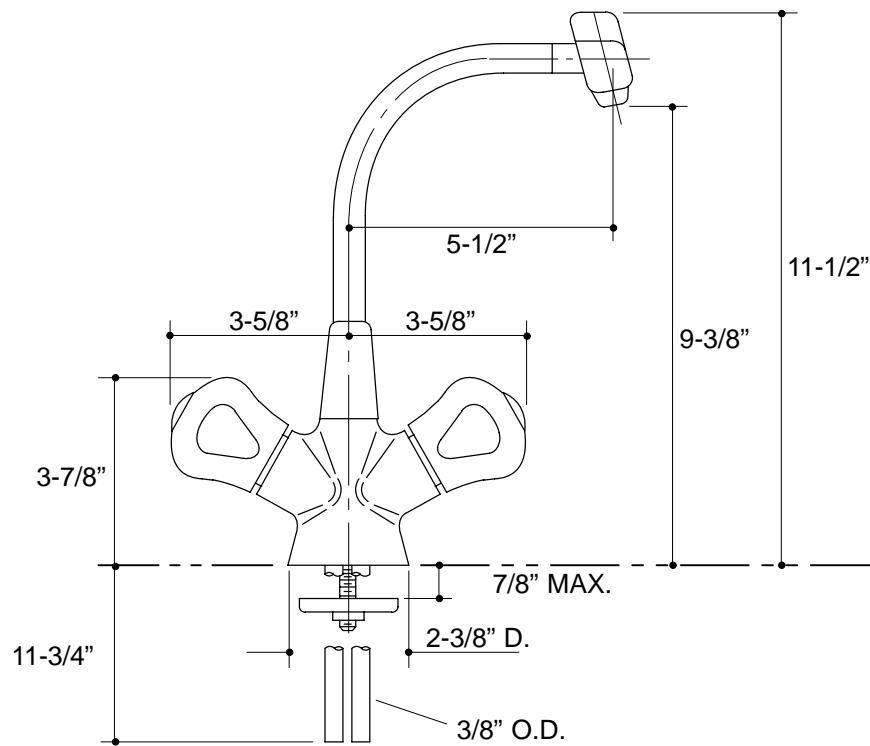

Ordering Information

Applicable product:	
Bar sink faucet	K-15279

14

K-15279 Coralais™ Bar Sink Faucet
106940-1-AA (9619)

NOTES: