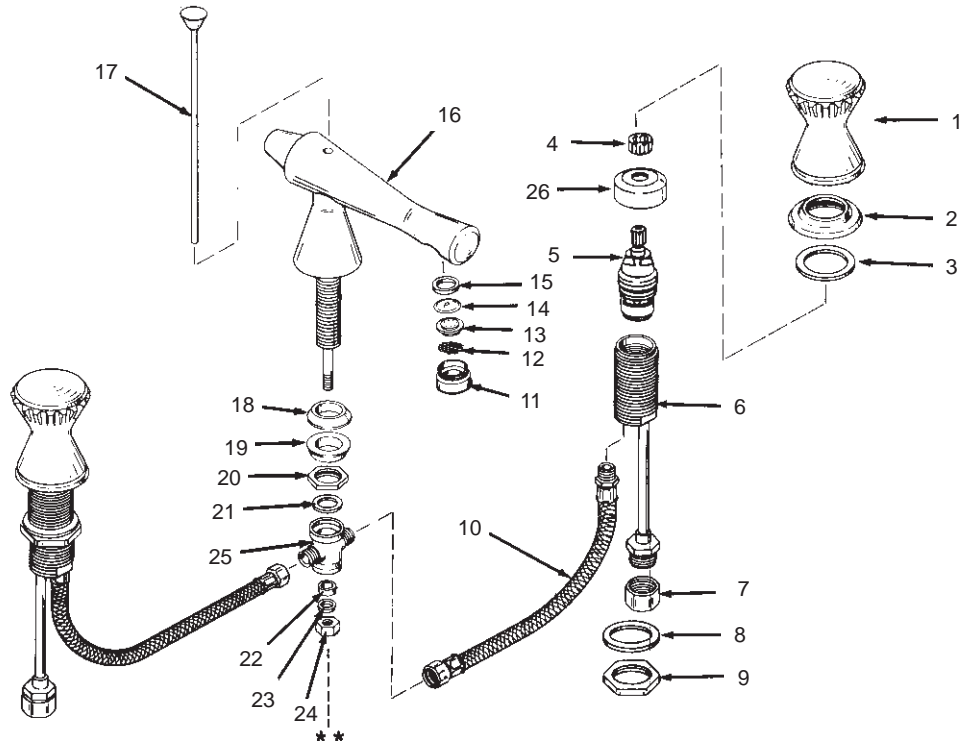

KOHLER® SERVICE PARTS

LAVATORY FITTINGS

K-6846-CV BRAVURA™ WIDESPREAD LAVATORY FAUCET

ORDER BY KIT NUMBER OR PART NUMBER, NOT ITEM NUMBER OR KIT LETTER.

Ordering Options

Item	Part No. or Kit
1	A
2	40034‡
3	39924
4	B
5	30430
6	*
7, 8, 9	C
10	D
11, 12, 13, 14, 15	E
16	48702‡
17	48699‡
18, 19, 20, 21, 22, 23, 24	F
25	40031
26	G

Kit Ordering Information

Kit	Kit Part No.	Kit Name
A	106890§■	Bravura Handle Options
B	48502	Spline Adapters
C	30332	Coupling Nut Kit
D	30233	Hoses
E	30072‡	Aerator
F	30274	Gasket Service Kit
G	500253	Stabilizer Kit

Kit Contents

See INDEX.
 2 ea., Item 4
 2 ea., Items 7, 8, and 9
 2 ea., Item 10
 1 ea., Items 11 thru 15
 1 ea., Items 18 thru 24
 2 ea., Item 26

KITS MAY INCLUDE EXTRA PARTS

NOTES:

- * Not available as a service part.
- ** For pop-up drain, see K-7701.

LEGEND:

- ‡ Specify Finish.
- § Reference Number Only.
- Parts further exploded in catalog; see INDEX.