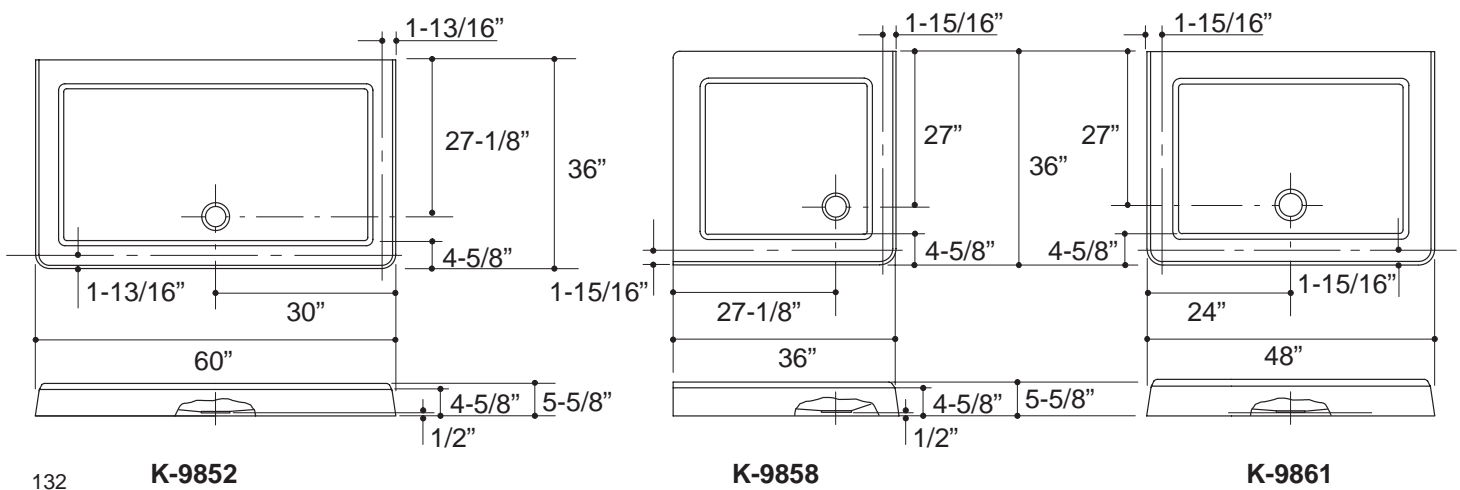

SHOWER RECEPTOR

K-9852, K-9858 K-9861

FEATURES

- 60" x 36" (K-9852)
- 36" x 36" (K-9858)
- 48" x 36" (K-9861)
- Acrylic
- Reinforced with fiberglass
- Skid-resistant floor

CODES/STANDARDS APPLICABLE

Specified model meets or exceeds the following:

PRODUCT SPECIFICATION:

The shower receptor shall be 60" in length and 36" in width (K-9852), or 36" in length and 36" in width (K-9858), or 48" in length and 36" in width (K-9861). Shower receptor shall be made of acrylic reinforced with fiberglass. Shower receptor shall have skid-resistant floor. Shower receptor shall be Kohler Model K-_____ - _____.

PROFILE®

PRODUCT INFORMATION

Fixture:	
Configuration	1-piece
Weight, K-9852	84 lbs.
Weight, K-9858	50 lbs.
Weight, K-9861	56 lbs.
Drain Outlet	3-3/8" D.

INSTALLATION NOTES

IMPORTANT: If a Kohler Profile Shower Door is used with a Kohler receptor, refer to special framing instructions inside the installation instructions for receptor.