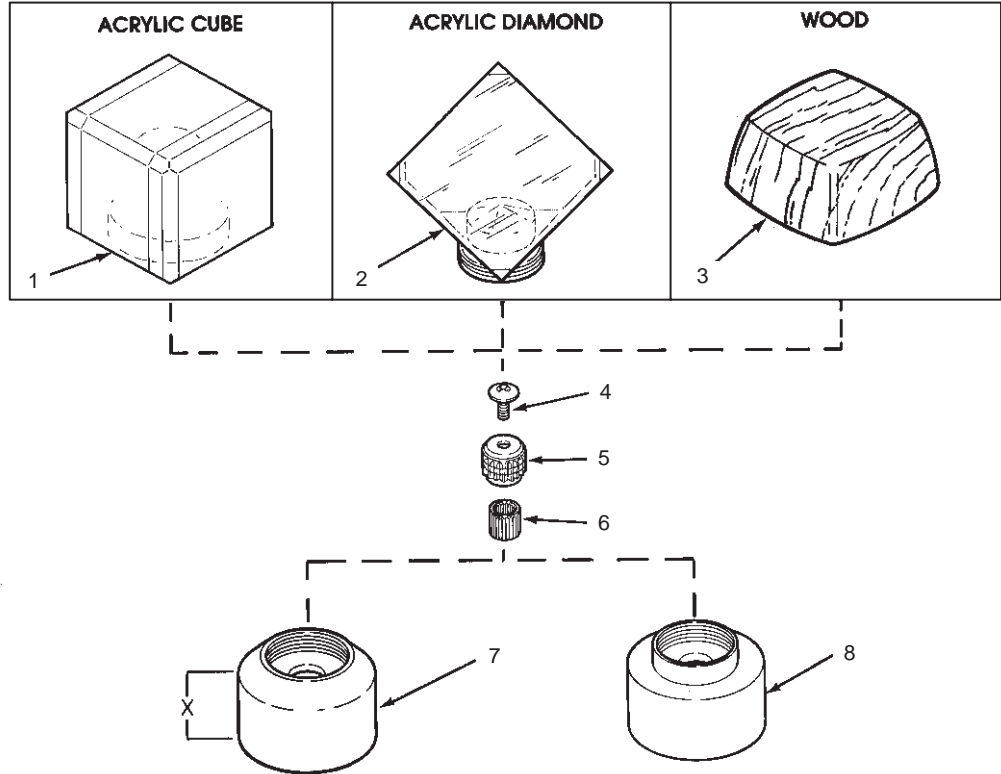

K-9571	K-9576	ALTERNA ACRYLIC HANDLE OPTIONS
K-9572	K-9577	
K-9573	K-9578	
K-9574	K-9581	
K-9640	K-9642	ALTERNA WOOD HANDLE
K-9644		

ORDER BY KIT NUMBER OR PART NUMBER, NOT ITEM NUMBER OR KIT LETTER.

Ordering Options
Part No.
or Kit

Item	Part No. or Kit
1	30610‡
2	46760‡
3	*
4, 5	A
6	B
7	C, D, E
8	F, G

Kit Ordering Information

Kit	Kit Part No.	Kit Name	Kit Contents
A	49991	Spline Adapter Kit	2 ea., Items 4 and 5
B	48502	Spline Adapter (Ceramic Valves)	2 ea., Item 6
C	30792 ‡	Handle Skirt (X = 13/64") Rite Temp	1 ea., Item 7
D	30793 ‡	Handle Skirt (X = 29/32") Acrylic Handle	1 ea., Item 7
E	30794 ‡	Handle Skirt (X = 1-1/64") Acrylic Handle	1 ea., Item 7
F	29781 ‡	Handle Skirt Large Wood	1 ea., Item 8
G	29780 ‡	Handle Skirt Small Wood	1 ea., Item 8

KITS MAY INCLUDE EXTRA PARTS

NOTES:

- * Not available as a service part.
- * 30792 for faucets K-6900/02/04
- * 30793 for faucets K-6956/61/62
- * 30794 for faucets K-6926/29/30/31/32/33/34/49/52/6954/55, K-9591/95