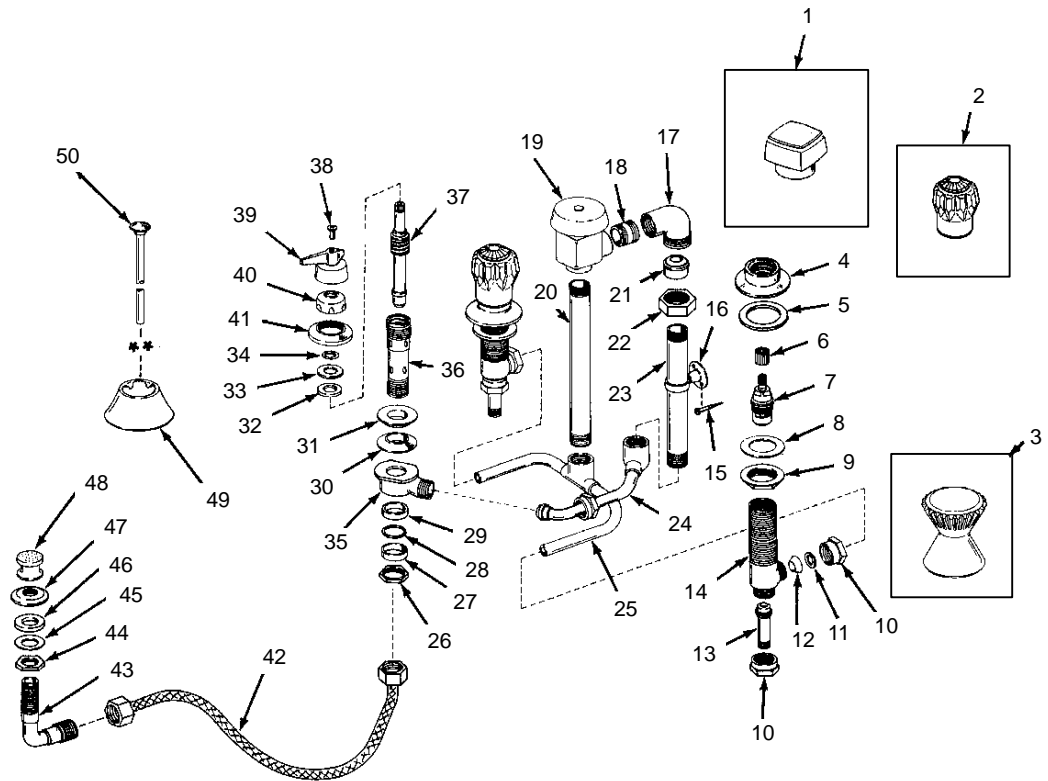

## TOILET AND BIDET FITTINGS

**K-6852-CV** BRAVURA  
**K-9274-FCV** FLAIR II  
**K-9295-CV** ALTERNA

BIDET FITTING WITH VACUUM BREAKER  
BIDET FITTING WITH VACUUM BREAKER  
BIDET FITTING WITH VACUUM BREAKER

### Ordering Options

Item	Part No. or Kit
1	A
2	B
3	C
4	H or I
5	35715
6	G
7	30430
8, 9	F
10	D
11, 12	E
13	32753†
14	*
15	24085‡
16	29863‡
17	39842‡
18	29280‡
19	21286‡
20	29407‡
21	29571‡
22	24003‡
23	40794‡
24	34981‡
25	34978‡
26, 27, 28, 29, 30,	E
31, 32, 33, 34	E
35	48815‡
36	48797
37	34470‡
38	J
39	41946‡
40	34465‡
41	34328‡
42	48614
43	48801
44, 45, 46	K
47	48805‡
48	48609‡
49	42924‡
50	20781‡

### Kit Ordering Information

Kit	Kit Part No.	Kit Name	Kit Contents
A	106478■§	Alterna Handle Options	See INDEX.
B	106299■§	Flair II Handle Options	See INDEX.
C	106890■§	Bravura Handle Options (Small)	See INDEX.
D	30230	Coupling Nut Kit	2 ea., Item 10
E	30257	Gasket Kit	2 ea., Items 11, 12 and 26 thru 34
F	30231	Mounting Hardware	2 ea., Items 8 and 9
G	48502	Spline Adapters	2 ea., Item 6
H	34304‡	Escutcheon (Flair II, Alterna)	2 ea., Item 4
I	40453‡	Escutcheon (Bravura)	2 ea., Item 4
J	30105‡	Screw Kit	2 ea., Item 6
K	30258	Washers	1 ea., Items 44, 45, and 46

#### LEGEND:

- ‡ Specify Finish.
- § Reference Number Only.
- Parts further exploded in catalog; see INDEX.