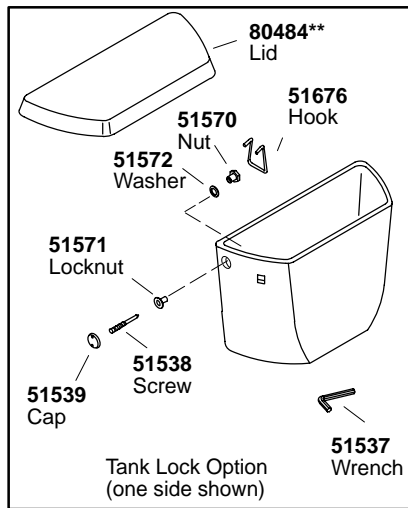

K#	Bowl	Insulated	Tank Locks
K-3530-**-AA	Elongated		
K-3530-C-**-AA	Elongated		
K-3530-CU-**-AA	Elongated	X	
K-3530-CT-**-AA	Elongated	X	X
K-3535-**-AA	Round		
K-3535-U-**-AA	Round	X	
K-3535-C-**-AA	Round		
K-3535-CU-**-AA	Round	X	
K-3536-**-AA	Elongated		
K-3536-U-**-AA	Elongated	X	
K-3536-C-**-AA	Elongated		
K-3536-CU-**-AA	Elongated	X	

30419 Hardware Kit Consists of:
51624 (3 ea.), **32572** (3 ea.), **51533** (3ea.)

**Finish/color code must be specified when ordering.