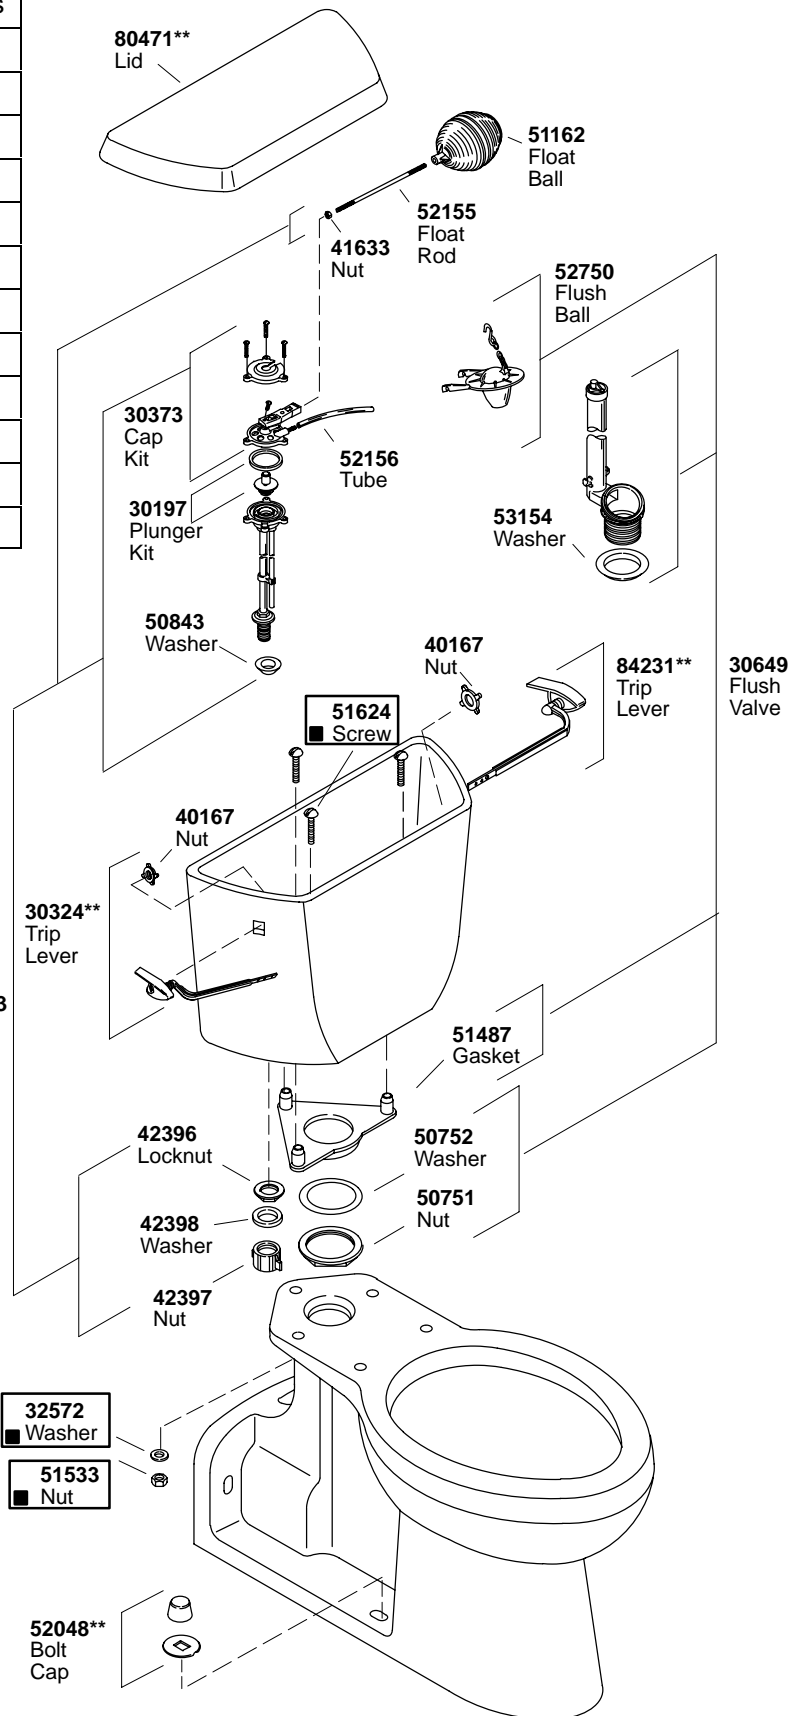

K#	Bowl	Insulated	Tank Locks
K-3530-**-AA	Elongated		
K-3530-C-**-AA	Elongated		
K-3530-CU-**-AA	Elongated	X	
K-3530-CT-**-AA	Elongated	X	X
K-3535-**-AA	Round		
K-3535-U-**-AA	Round	X	
K-3535-C-**-AA	Round		
K-3535-CU-**-AA	Round	X	
K-3536-**-AA	Elongated		
K-3536-U-**-AA	Elongated	X	
K-3536-C-**-AA	Elongated		
K-3536-CU-**-AA	Elongated	X	

30419 Hardware Kit Consists of:
51624 (3 ea.), **32572** (3 ea.), **51533** (3ea.)

**Finish/color code must be specified when ordering.