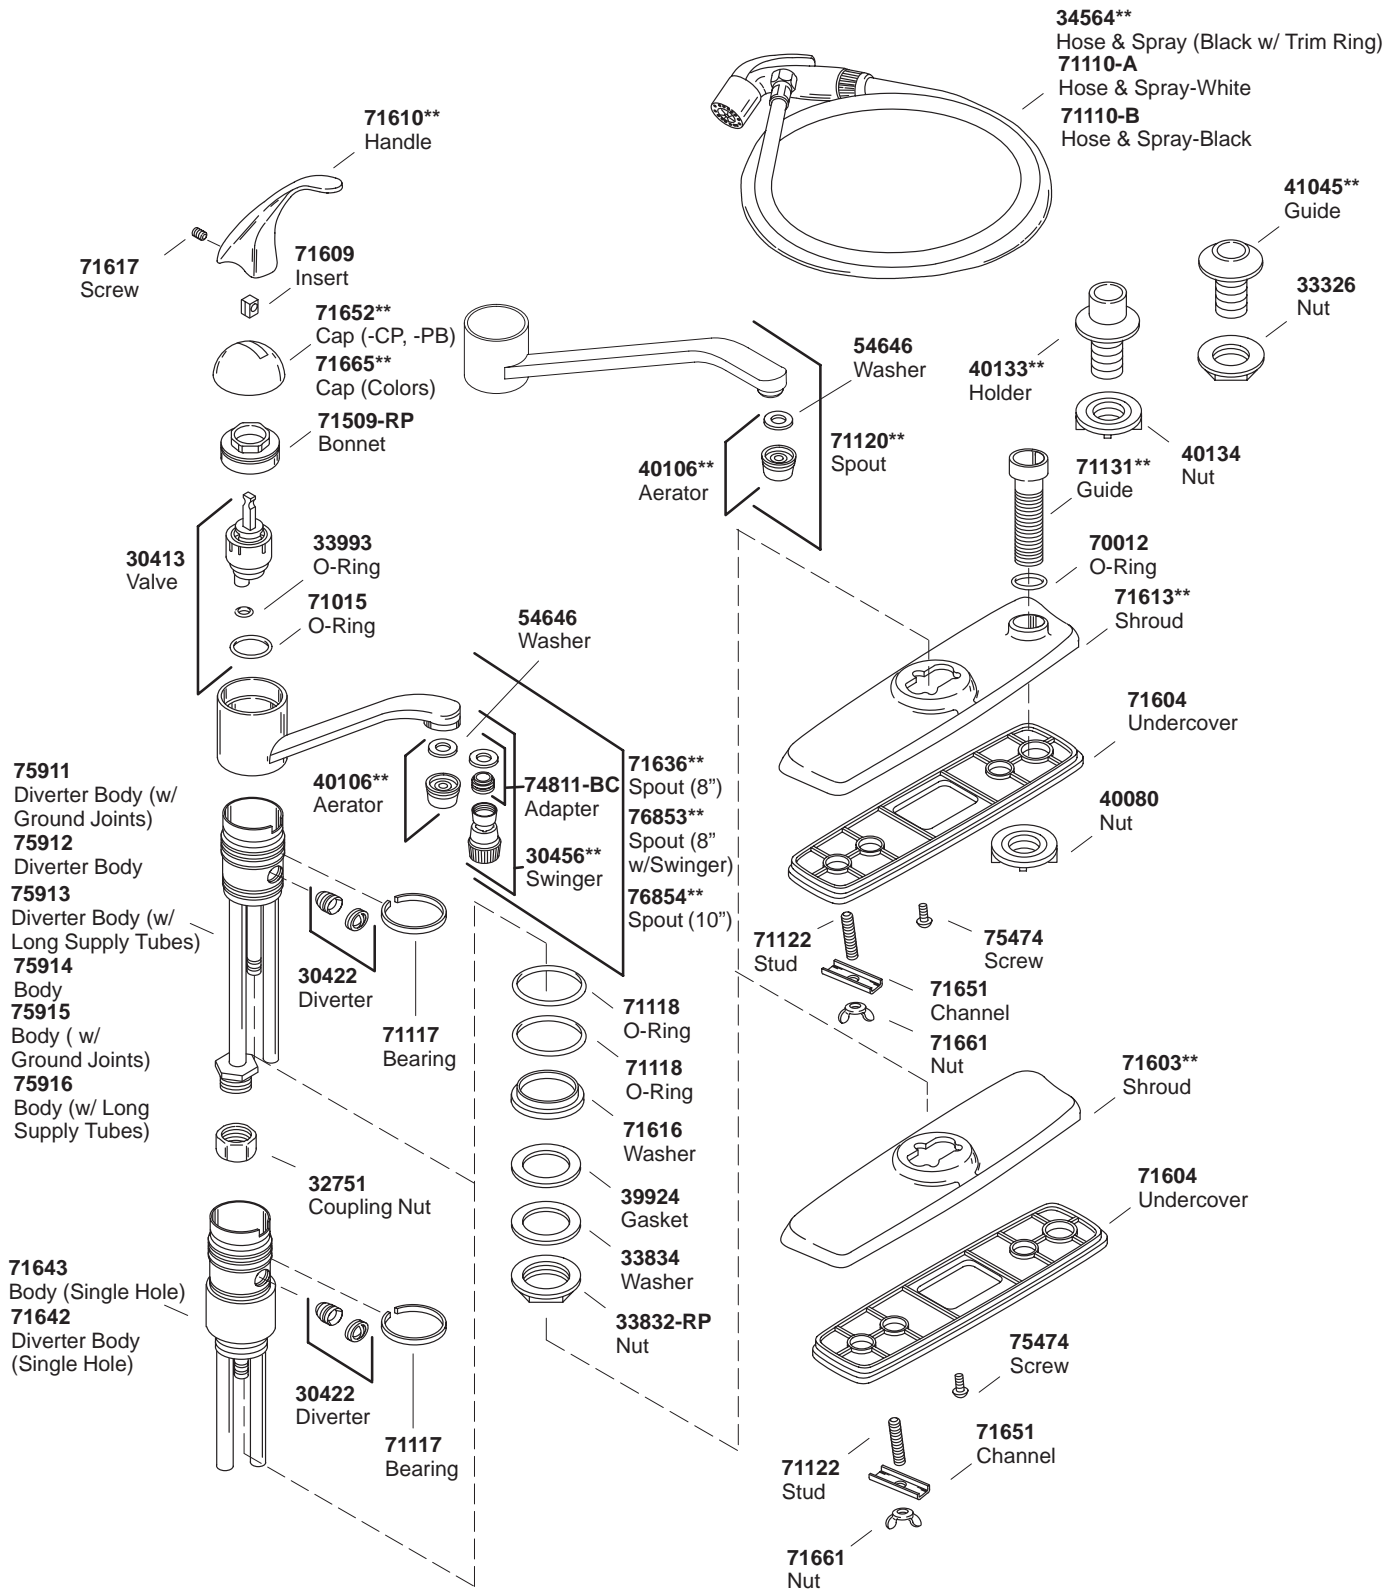

K#	8" Swing Spout	10" Swing Spout	w/Ground Joints	w/Long Supply Tubes	With Escutcheon	Handspray	Swinger Spray	12" Swing Spout	Lever Handle Cap
K-15171-**-AA	X				X				
K-15171-P**-BA	X		X		X				
K-15171-TT**-AA		X			X				
K-15171-LT**-AA		X		X	X				
K-15171-PT**-AA		X	X		X				
K-15172-**-AA	X				X	X			
K-15172-P**-BA	X		X		X	X			
K-15172-TT**-AA		X			X	X			
K-15172-LT**-AA		X		X	X	X			
K-15172-PT**-AA		X	X		X	X			
K-15173-**-AA	X				X	X			
K-15173-P**-AA	X		X		X	X			
K-15173-PT**-AA		X	X		X	X			
K-15174-**-AA	X				X		X		
K-15174-P**-AA	X		X		X		X		
K-15175-**-AA	X								
K-15175-TT**-AA		X							
K-15176-**-AA	X					X			
K-15176-TT**-AA		X				X			
K-15179-**-AA								X	
K-15180-A**-AA									X

** Variation and/or finish/color code may be required when ordering.

** Variation and/or finish/color code may be required when ordering.