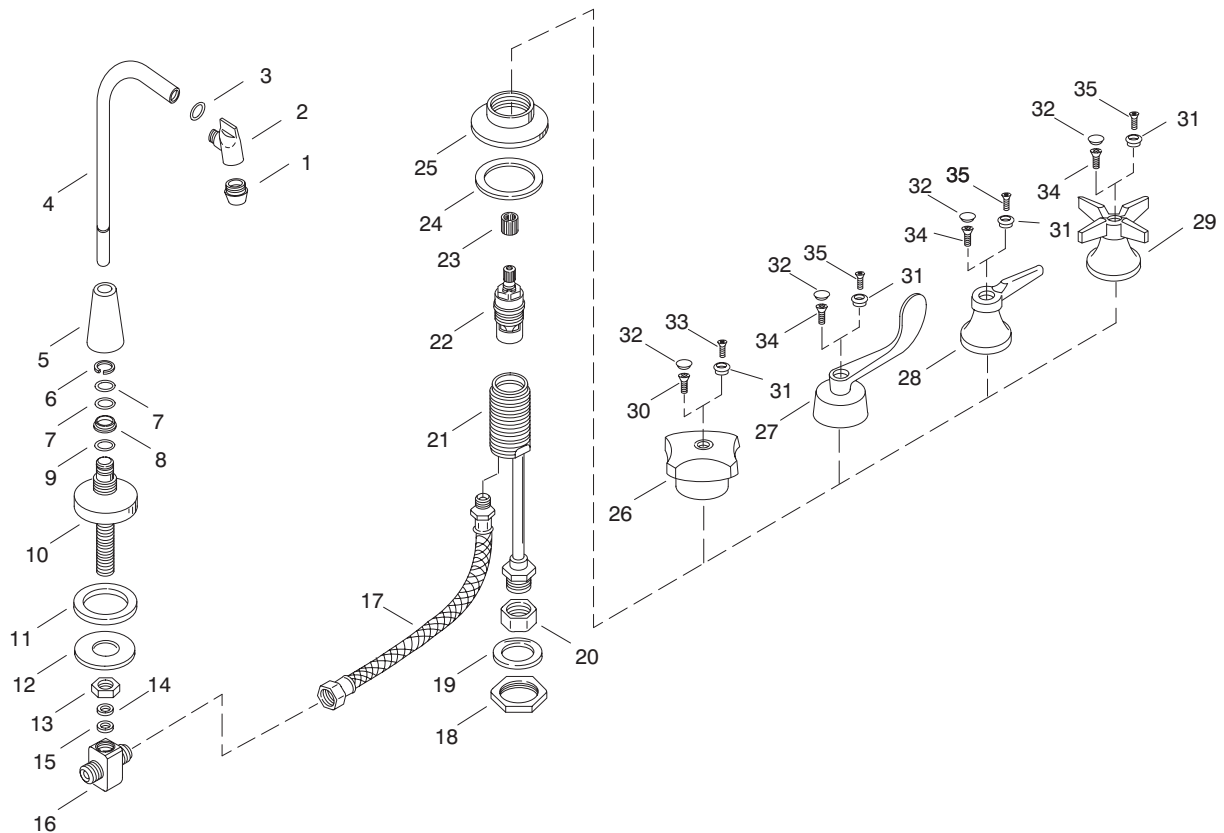

### SERVICE PARTS

ITEM NO.	PART NO.	DESCRIPTION
1	41056	Aerator
	41781	Aerator - 1.5 GPM
2	500437	Head, Multi-Swivel
3	33993	O-Ring, 011
4	40272	Spout, Sink
5	40275	Retaining Collar
6	40274	Snap Ring, .510 ID
7	42045	O-Ring, 012 x .364
8	40271	Bearing
9	32725	O-Ring, 116
10	500442	Base Assembly, Multi-Swivel
11	41550	Gasket, 1 25/32 OD Rubber
12	40203	Washer, 5/8 ID x 2 OD
13	40201	Nut, .75-18 NPSM
14	40013	Gasket, .250 ID x .460 OD
15	40097	Washer, .281 ID x .460 OD
16	40098	Supply Tee
17	40008	Hose, 1/4-18 NPT x 16 1/2
18	40005	Nut, 1.25-20 UNS-2B
19	40001	Washer, 1 9/32 ID x 1 3/4 OD
20	32751	Nut, .5-14 NPSM
21		Available in Service Kit Only
22	30430	Ceramic Valve (Clockwise Close)
	30431	Ceramic Valve (Counterclockwise Close)
23	59027	Spline Adapter
	42685	Spline Adapter (for Wristblade)
24	34037	Gasket, 1 1/2 x 2 3/16
25	40000	Escutcheon
26	52644	Handle Assembly (Standard Handle)
27	52926	Wristblade Handle Assembly
28	52637	Lever Handle, Large Bonnet Assembly
29	52640	4 Prong Handle & Bonnet Assembly
30	56074	Screw, .164-32 UNC x .31
31	52623-C	Button Cap, Blue
	52623-H	Button Cap, Red

ITEM NO.	PART NO.	DESCRIPTION
32	52622	Button Cap
33	58891-S	Screw, 8-32 x .51
34	31490	Screw, .164-32 UNC-2A x .50
35	58892-S	Screw, 8-32 x .67

### SERVICE KITS

PART NO.	ITEM NO.	QTY.	DESCRIPTION
40221	11	1 ea.	Tee, Nut & Washer Assembly
	12	1 ea.	Gasket, 1 25/32 OD Rubber
	13	1 ea.	Washer, 5/8 ID x 2 OD
	14	1 ea.	Nut, .75-18 NPSM
	15	1 ea.	Gasket, .250 ID x .460 OD
	16	1 ea.	Washer, .281 ID x .460 OD
40037			Supply Tee
	18	2 ea.	Nut & Washer Subassembly
40409	18	2 ea.	Nut, 1.25-20 UNS-2B
	19	2 ea.	Washer, 1 9/32 ID x 1 3/4 OD
40478	20	1 ea.	End Valve Assembly - Hot
	21	1 ea.	Nut, .5-14 NPSM
	22	1 ea.	End Valve Body Assembly/Bonnet
	22	1 ea.	Ceramic Valve (Clockwise Close)
40478	20	1 ea.	End Valve Assembly - Cold
	21	1 ea.	Nut, .5-14-NPSM
	21	1 ea.	End Valve Body Assembly/Bonnet
	22	1 ea.	Ceramic Valve (Counterclockwise Close)