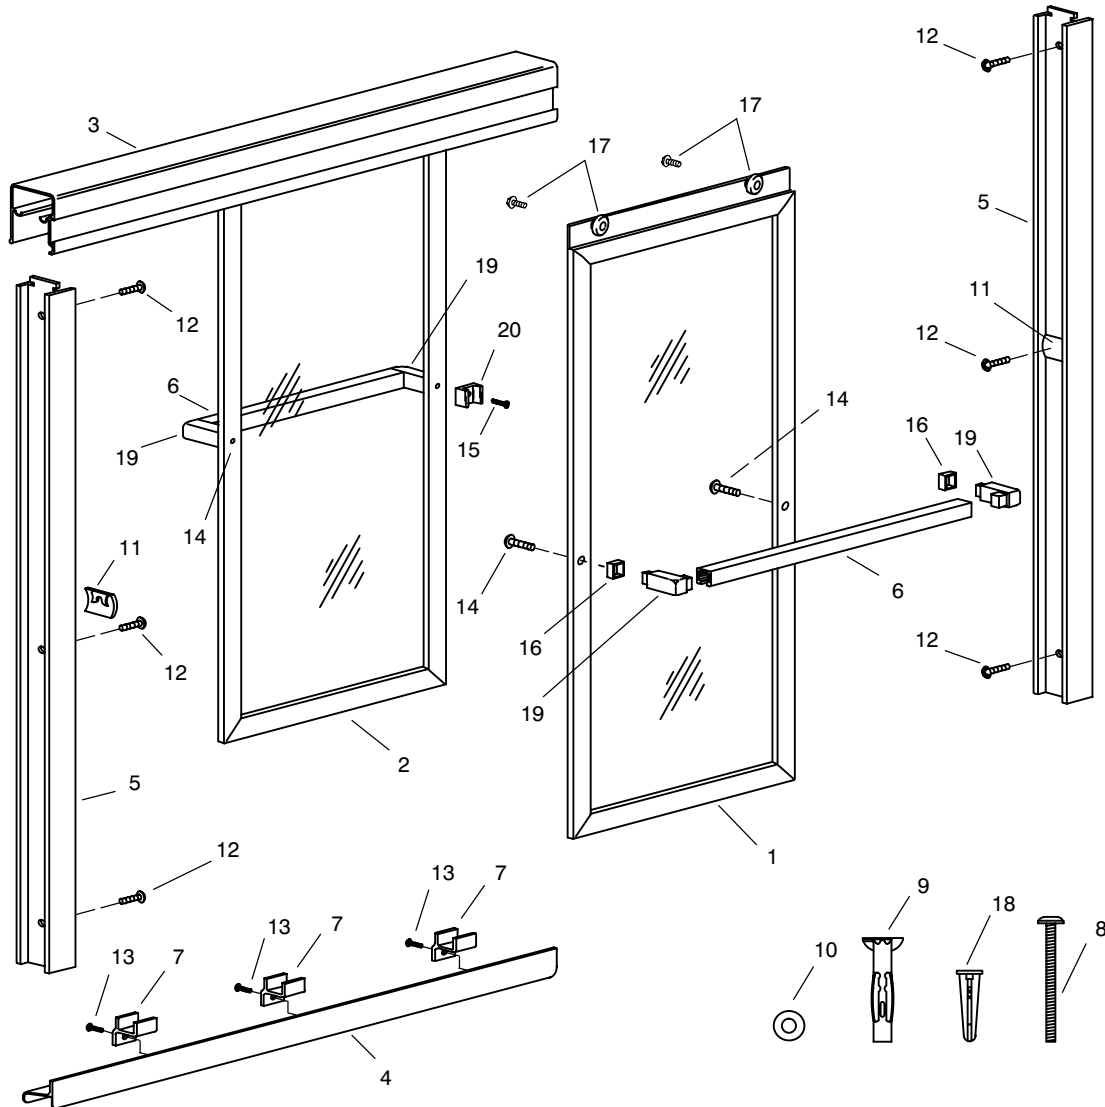

KOHLER[®] SERVICE PARTS

GLASSWORKS™ BYPASS SHOWER DOOR K-9875-*-AB

SERVICE PARTS

ITEM NO.	PART NO.	DESCRIPTION
1	90128	Glass Panel (Front)
2	90141	Glass Panel (Back)
3	90076	Header
4	90151	Bypass Curb
5	90084	Wall Jamb
6	90077	Towel Bar
7	56186	Bypass Guide
8	62223	Screw, #6-32 x 1-1/2"
9	62224	Hollow Wall Anchor
10	62225	Flat Washer, #6
11	62687	Framed Bypass Bumper
12	62723	Screw, #8 x 1-1/2"
13	62726	Screw, #6 x 3/8"
14	62729	Screw, #10-24 x 7/8"
15	62730	Screw, #10-24 x 1-1/8"
16	62734	Trim Ring
17	62940	Roller with Screw
18	66646	Plastic Wall Plug
19	67428	Towel Bar End Bracket
20	62691	Bypass Stop

SERVICE KITS

PART NO.	ITEM NO.	QTY.	DESCRIPTION
62343			Towel Bar Accessory Pack
	19	1 ea.	Towel Bar End Bracket
	20	4 ea.	Bypass Stop
90150			Hardware Pack
	7	3 ea.	Bypass Guide
	8	7 ea.	Screw, #6-32 x 1-1/2"
	9	7 ea.	Hollow Wall Anchor
	10	7 ea.	Flat Washer, #6
	11	2 ea.	Framed Bypass Bumper
	12	6 ea.	Screw, #8 x 1-1/2"
	13	3 ea.	Screw, #6 x 3/8"
	14	3 ea.	Screw, #10-24 x 7/8"
	15	1 ea.	Screw, #10-24 x 1-1/8"
	16	4 ea.	Trim Ring
	17	4 ea.	Roller with Screw
	18	7 ea.	Plastic Wall Plug