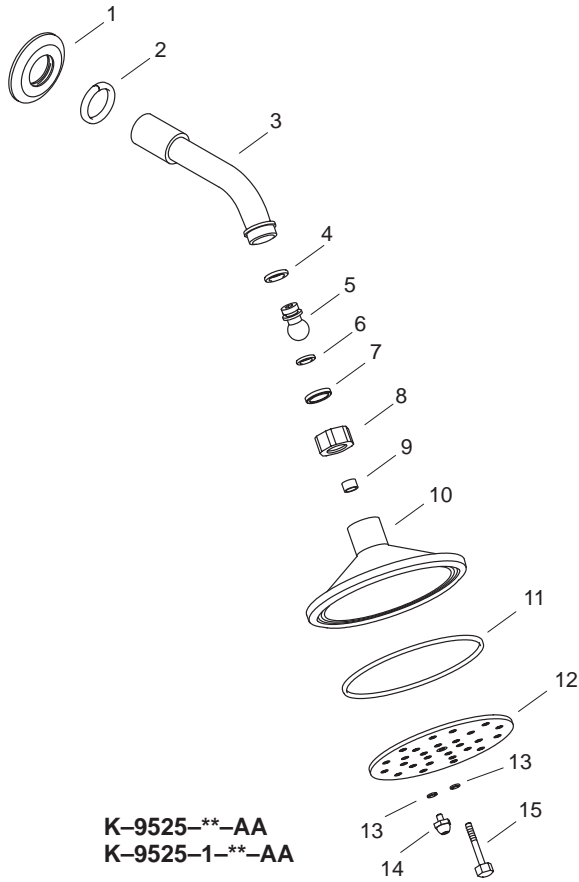

KOHLER[®] SERVICE PARTS

VIVACIA™ SHOWERHEAD
K-9525-**-AA, K-9525-**-BA,
K-9525-1**-AA, K-9525-1**-BA

K-9525-**-AA
K-9525-1**-AA

K-9525-**-BA
K-9525-1**-BA

SERVICE PARTS

ITEM NO.	PART NO.	DESCRIPTION
1	56117	Escutcheon
2	56119	Cord, Rubber
3	56118	Shower Arm
4	29296	O-Ring, 112
5	56123	Ball Swivel
6	20960	O-Ring
7	56122	Washer
8	56120	Nut, Compression
9	56125	Flow Restrictor
10	56126	Body, Shower Head
11	56121	O-Ring, -156 x 4.237
12	56128	Face Plate
13	36449	O-Ring, 007
14	56129	Spray Nozzle
15	56130	Bolt, Center
16		Available in Service Kit Only
17	32966	Screw, 8-32 NC-2A x .188
18	24898	Shower Arm
19	29417	Lock Nut, Multi-Spray
20	50072	Ball Joint
21	52843	Washer, Split
22	24981	Packing for Shower Head
23	29266	Washer, 5/64 x 1.11
24	29497	Spring, Conical
25	29520	Washer, 1/2 ID x 1.30 OD
26	57474	Body, Shower Head

SERVICE KITS

PART NO.	ITEM NO.	QTY.	DESCRIPTION
20345			Escutcheon w/Screw
	16	1 ea.	Flange for Shower Arm
	17	1 ea.	Screw, 8-32 NC-2A x .188
20350			Shower Arm Assembly
	16	1 ea.	Flange for Shower Arm
	17	1 ea.	Screw, 8-32 NC-2A x .188
	18	1 ea.	Shower Arm