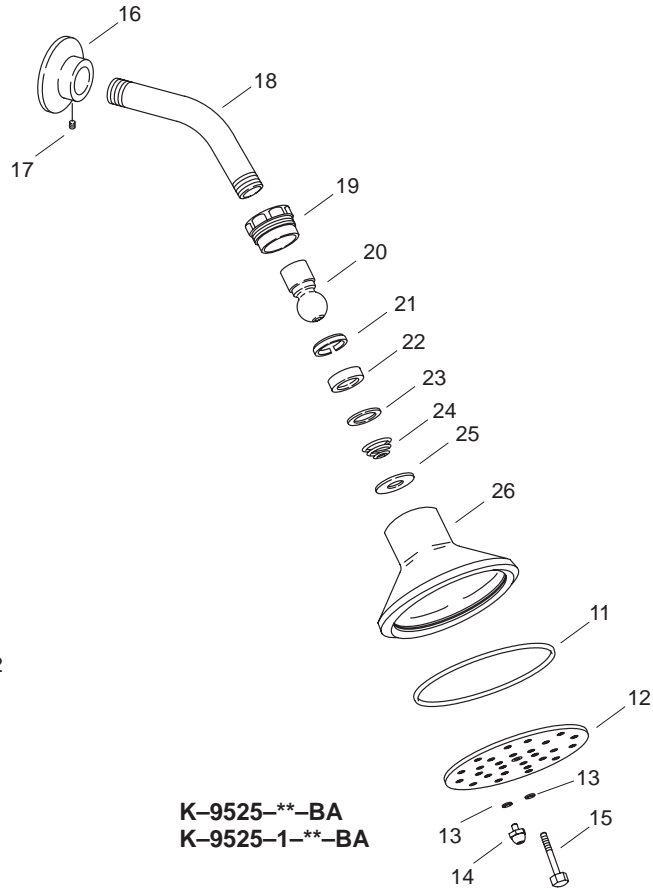

KOHLER[®] SERVICE PARTS

VIVACIA™ SHOWERHEAD
K-9525-**-AA, K-9525-**-BA,
K-9525-1**-AA, K-9525-1**-BA

K-9525-**-AA
K-9525-1**-AA

K-9525-**-BA
K-9525-1**-BA

SERVICE PARTS

ITEM NO.	PART NO.	DESCRIPTION
1	56117	Escutcheon
2	56119	Cord, Rubber
3	56118	Shower Arm
4	29296	O-Ring, 112
5	56123	Ball Swivel
6	20960	O-Ring
7	56122	Washer
8	56120	Nut, Compression
9	56125	Flow Restrictor
10	56126	Body, Shower Head
11	56121	O-Ring, -156 x 4.237
12	56128	Face Plate
13	36449	O-Ring, 007
14	56129	Spray Nozzle
15	56130	Bolt, Center
16		Available in Service Kit Only
17	32966	Screw, 8-32 NC-2A x .188
18	24898	Shower Arm
19	29417	Lock Nut, Multi-Spray
20	50072	Ball Joint
21	52843	Washer, Split
22	24981	Packing for Shower Head
23	29266	Washer, 5/64 x 1.11
24	29497	Spring, Conical
25	29520	Washer, 1/2 ID x 1.30 OD
26	57474	Body, Shower Head

SERVICE KITS

PART NO.	ITEM NO.	QTY.	DESCRIPTION
20345			Escutcheon w/Screw
	16	1 ea.	Flange for Shower Arm
	17	1 ea.	Screw, 8-32 NC-2A x .188
20350			Shower Arm Assembly
	16	1 ea.	Flange for Shower Arm
	17	1 ea.	Screw, 8-32 NC-2A x .188
	18	1 ea.	Shower Arm