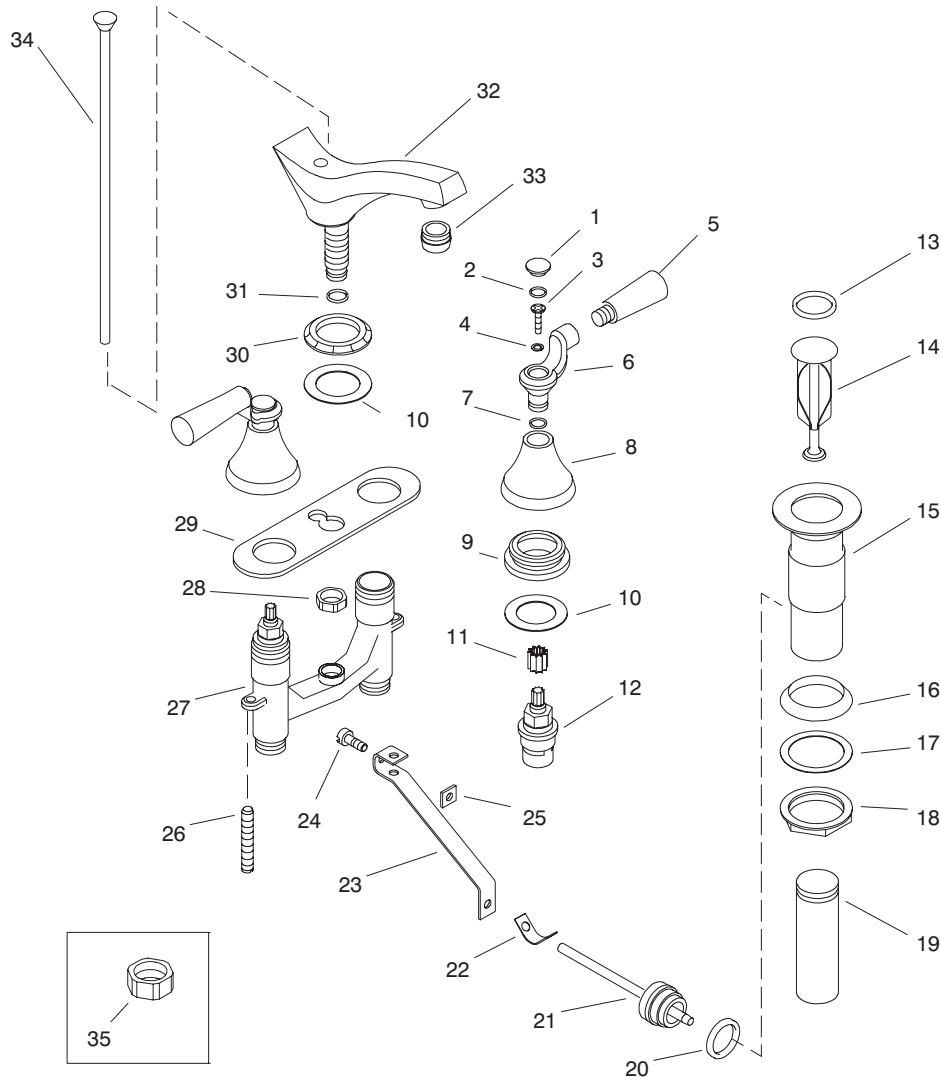

KOHLER[®] SERVICE PARTS

FLAIR II CENTERSPREAD LAVATORY FAUCET K-7411-8A-BA

SERVICE PARTS

ITEM NO.	PART NO.	DESCRIPTION	ITEM NO.	PART NO.	DESCRIPTION
1	50351	Plug Button	20	20437	Gasket
2	33933	O-Ring	21	29811	Ball Lever Assembly
3	64453	Screw	22	20436	Spring Clip
4	37793	Lockwasher	23	51192	Link
5	50349	Lever Insert	24	20452	Screw
6	50347	Lever	25	20451	Nut
7	42045	O-Ring	26	52332	Screw
8	50344	Bonnet	27	52330	Yoke
9	52147	Escutcheon	28	53268	Locknut
10	50370	Gasket	29	52333	Holddown Plate
11	59027	Spline Adapter	30	56981	Escutcheon
12	50444	Ceramic Valve [L/H]	31	53269	O-Ring
	50443	Ceramic Valve [R/H]	32	56930	Spout
13	38676	O-Ring	33	41056	Aerator
14	29791	Stopper	34	51196	Lift Rod
15	38738	Strainer Body Popup	35	32751	Nut
16	33507	Gasket			
17	34043	Washer			
18	20831	Nut			
19	41640	Tailpiece			

Variation and/or finish/color code may be required when ordering.