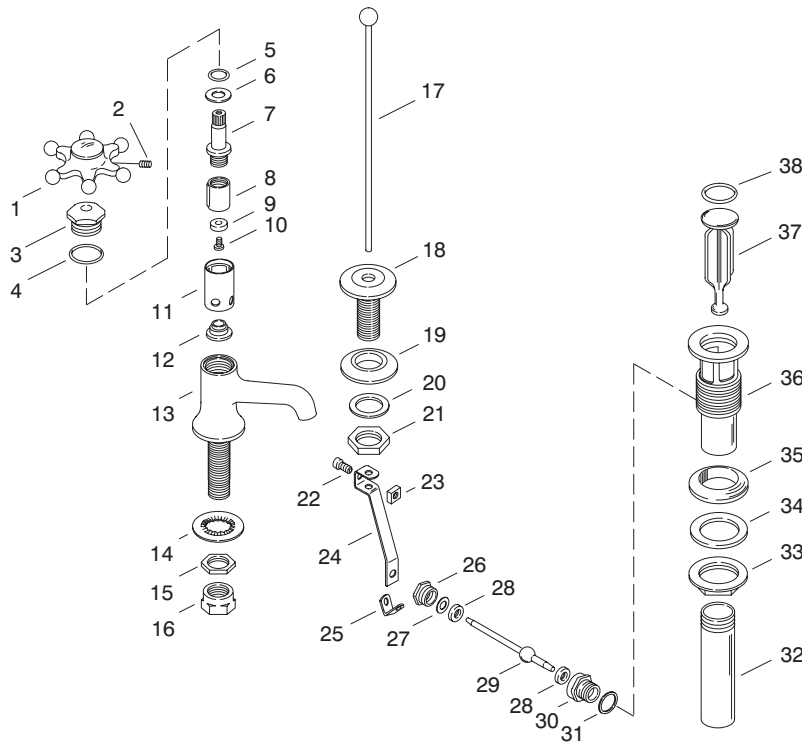

KOHLER® SERVICE PARTS

ANTIQUE LAVATORY FAUCET WITH SIX-PRONG HANDLES K-153-AA

SERVICE PARTS

ITEM NO.	PART NO.	DESCRIPTION
1		Available in Service Kit Only
2	50283	Screw
3	34365	Bonnet
4	34264	O-Ring
5	34263	O-Ring
6	34265	Washer
7	34320	Valve Stem, LH
8	20314	Plunger, LH
9	20961	Washer
10	34848	Screw
11	34842	Sleeve
12	35119	Sleeve, Valve Seat
13	34364	Body, Lav Faucet
14	20776	Washer
15	32010	Nut
16	32751	Nut, Supply
17	57073	Connecting Rod Assy
18	20843	Flange, Lift Rod
19	33843	Washer
20	40620	Washer
21	32935	Lock Nut
22	20452	Screw
23	20451	Nut
24	51192	Link
25	20436	Clip, Spring
26		Available in Service Kit Only
27		Available in Service Kit Only
28		Available in Service Kit Only
29		Available in Service Kit Only
30		Available in Service Kit Only
31	20437	Gasket
32	41640	Tailpiece
33	20831	Nut
34	34043	Washer
35	33507	Gasket
36	38738-R	Strainer Body Pop-up
37	29791-R	Plug
38	38676	O-Ring

SERVICE KITS

PART NO.	ITEM NO.	QTY.	DESCRIPTION
50281			Handle Assembly, 6-Prong, Hot
	1	1 ea.	Handle, 6-Prong
	2	1 ea.	Screw
50282			Handle Assembly, 6-Prong, Cold
	1	1 ea.	Handle, 6-Prong
	2	1 ea.	Screw
30135			Valvet Kit
	4	1 ea.	O-Ring
	5	1 ea.	O-Ring
	6	1 ea.	Washer
	7	1 ea.	Valve Stem, LH
	8	1 ea.	Plunger, LH
	9	1 ea.	Washer
	10	1 ea.	Screw
	11	1 ea.	Sleeve
	12	1 ea.	Sleeve, Valve Seat
22947			Plunger Assembly
	8	1 ea.	Plunger, LH
	9	1 ea.	Washer
	10	1 ea.	Screw
24822			Seat and Sleeve Assembly
	11	1 ea.	Sleeve
	12	1 ea.	Sleeve, Valve Seat
56994			Lift Rod Assembly
	17	1 ea.	Connecting Rod Assembly
	18	1 ea.	Flange, Lift Rod
	19	1 ea.	Washer
	20	1 ea.	Washer
	21	1 ea.	Lock Nut
	22	1 ea.	Screw
	23	1 ea.	Nut
20844			Flange, Lift Rod Assembly
	18	1 ea.	Flange, Lift Rod
	19	1 ea.	Washer
	20	1 ea.	Washer
29811			Ball Lever Assembly
	26	1 ea.	Nut, Retainer
	27	1 ea.	Washer
	28	2 ea.	Washer
	29	1 ea.	Ball & Trip Lever Assembly
	30	1 ea.	Housing, Trip Lever