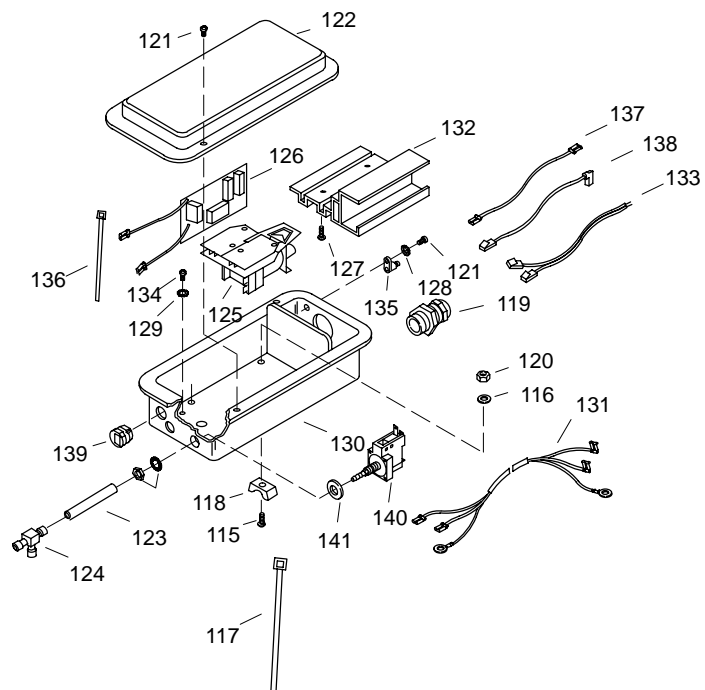

**Finish/color code must be specified when ordering.