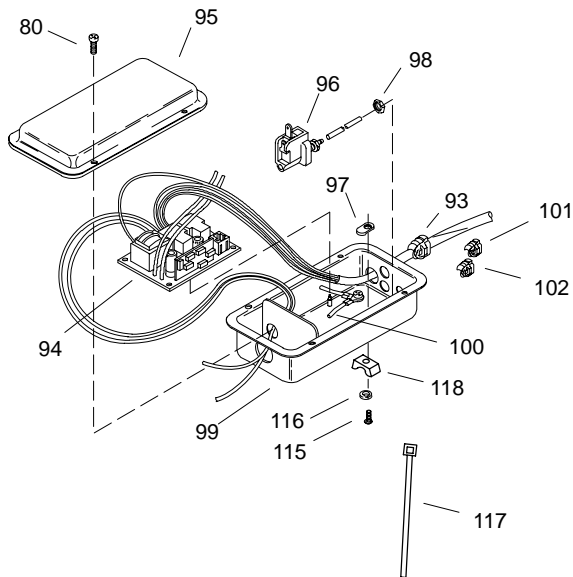

**Finish/color code must be specified when ordering.