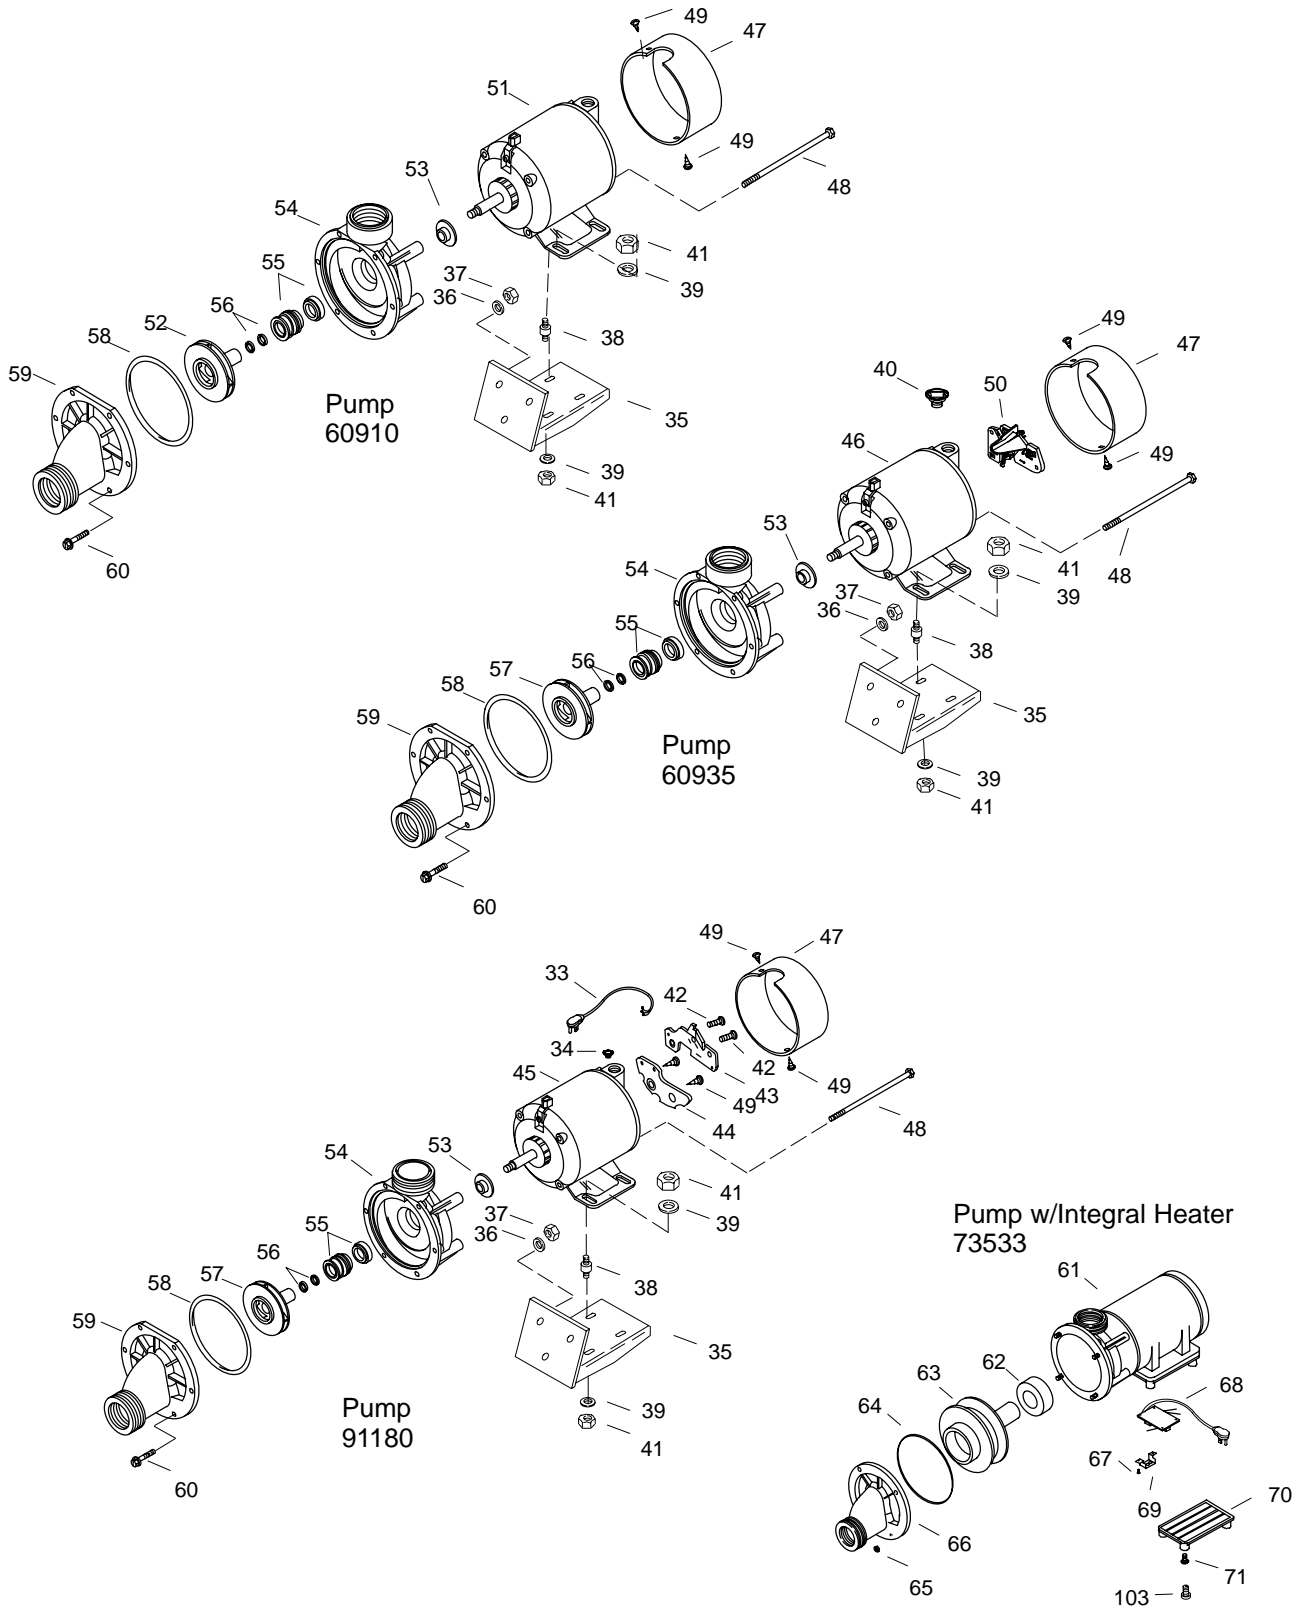

500460
Control Kit

500457
Control Kit

**Finish/color code must be specified when ordering.