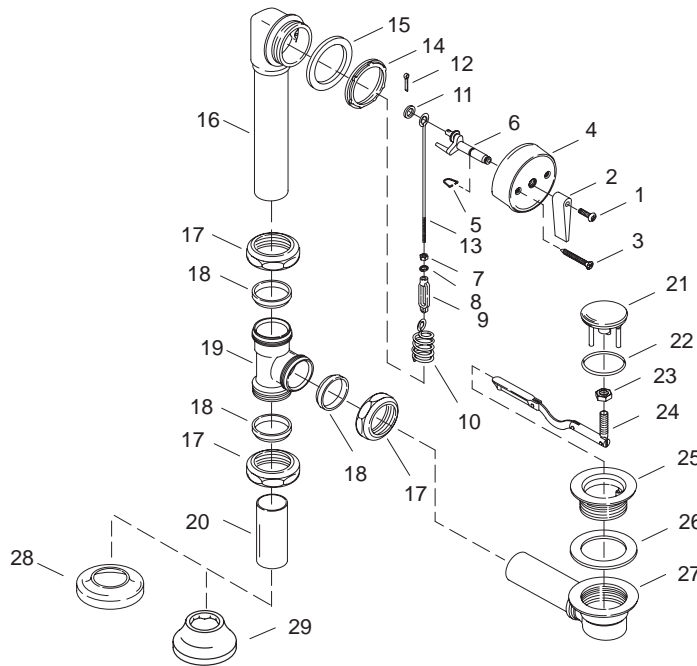

K-Number	Drain Type
K-7158-**-AA	1-1/2" Drain, for 20" tub
K-7159-**-AA	1-1/2" Drain, with decorative tube for 20" tub
K-7178-**-AA	1-1/2" Drain, with decorative tube for 18" tub

### SERVICE PARTS

ITEM	PART NO.	DESCRIPTION
1	33357**	Screw
2	34064**	Handle
3	22154**	Screw
4	29629**	Overflow Hood
5	29625	Spring Clip
6	29630**	Drain Crank
7	41517	Nut
8	51166	Washer
9	29596	Link
10	29633	Spring
11	28562	Washer
12	29593	Cotter Pin
13	43074	Lift Rod (K-7158, K-7159)
	75381	Lift Rod (K-7178)
14	29589	Lock Ring
15	29657	Washer
16	43085**	Overflow (K-7158)
	54860**	Overflow (K-7159)
	75379**	Overflow (K-7178)
17	28504**	Slip Nut
18	29636	Gasket
19	29073**	Tee (K-7159, K-7178)
	21157	Tee (K-7158)
20	28522	Tube (K-7158)
	42246**	Tube (K-7159, K-7178)
21		Available In Service Kit Only
22	38618	O-Ring
23	29606	Locknut
24		Available In Service Kit Only
25	29060**	Strainer
26	29061	Gasket
27	43089**	Drain Elbow

### SERVICE PARTS

ITEM	PART NO.	DESCRIPTION
28	28556**	Flange (K-7159 Model)
29	42925**	Flange (K-7178-CP/G Model)
	76310**	Flange (K-7178-PB Model)

### SERVICE KITS

PART NO.	ITEM	QTY.	DESCRIPTION
31019**			Overflow Hood
	1	1	Screw
	2	1	Lever Handle
	3	2	Screw
	4	1	Overflow Hood
	5	1	Spring Clip
	6	1	Drain Crank
30155			Lift Rod (K-7158, K-7159)
	7	1	Nut
	8	1	Lock Washer
	9	1	Adjusting Link
	10	1	Spring
	11	1	Washer
	12	1	Cotter Pin
	13	1	Lift Rod
75383			Lift Rod (K-7178)
	7	1	Nut
	8	1	Washer
	9	1	Adjusting Link
	10	1	Spring
	11	1	Washer
	12	1	Cotter Pin
	13	1	Lift Rod
29676**			Stopper
	21	1	Stopper
	22	1	O-Ring
29599			Toggle
	23	1	Nut
	24	1	Lift Toggle Assembly