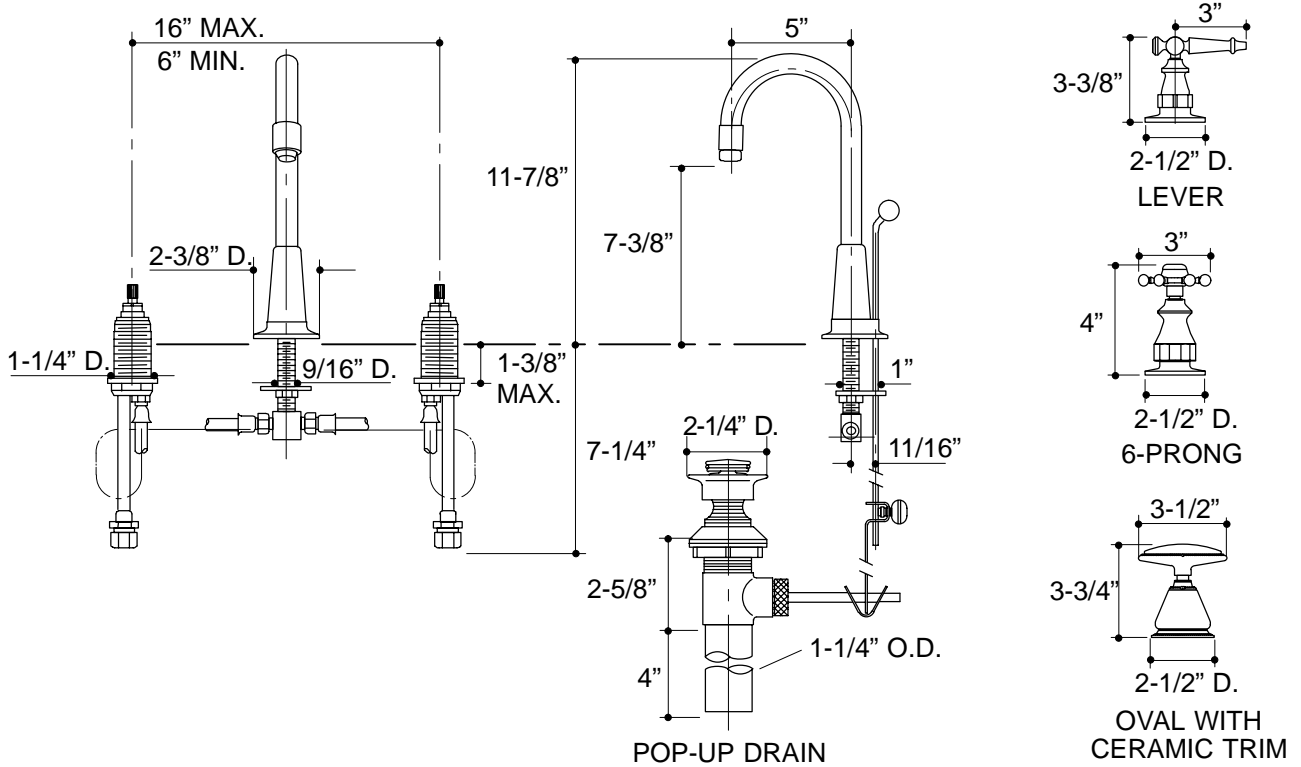

ANTIQUE™

Optional Accessories			
K-9637	Small Lever Inserts, Pair	☐ CP	☐ PB
K-9657	Small Lever Inserts, Pair	☐ Other _____	

PRODUCT DIAGRAM