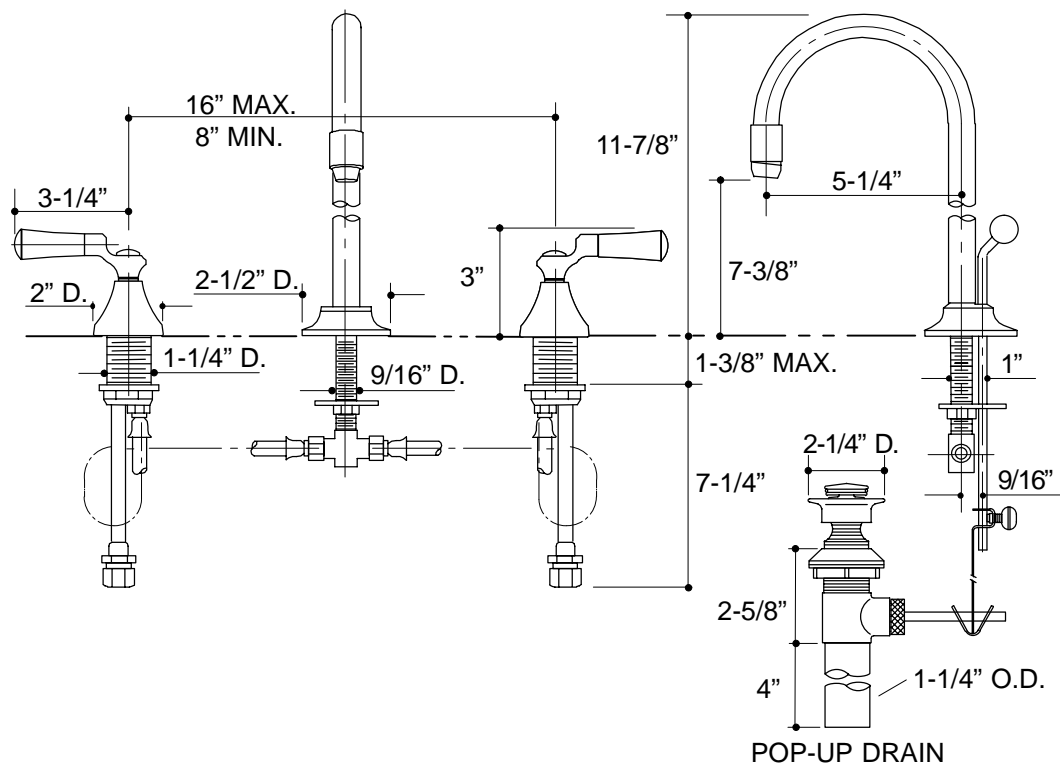

**LAVATORY FAUCET
K-6242-4**

FEATURES

- Brass construction
- Flexible connections
- Brass valve bodies
- Quarter-turn washerless ceramic disc valves
- 5-1/4" High Country™ spout
- 2.0 gallons per minute
- Pop-up drain with lift rod and tailpiece
- Lever handles with clear acrylic inserts

COLORS/FINISHES

- CP Polished Chrome
- PB Polished Brass

SPECIFIED MODEL:

Model	Description		
K-6242-4	Flair Widespread Lavatory Faucet	<input type="checkbox"/> CP	<input type="checkbox"/> PB
Optional Accessory			
K-7266	Lever Handle Inserts, Pair	<input type="checkbox"/> CP	<input type="checkbox"/> PB <input type="checkbox"/> Other_____

PRODUCT SPECIFICATION:

Two-handle widespread lavatory faucet shall be of brass construction. Faucet shall feature brass valve bodies. Faucet shall feature quarter-turn washerless ceramic disc valves, assuring positive handle stop positioning. Product shall include flexible connections, 5-1/4" High Country spout, pop-up drain with lift rod and tailpiece, and lever handles with clear acrylic inserts. Faucet shall be Kohler Model K-6242-4-_____.