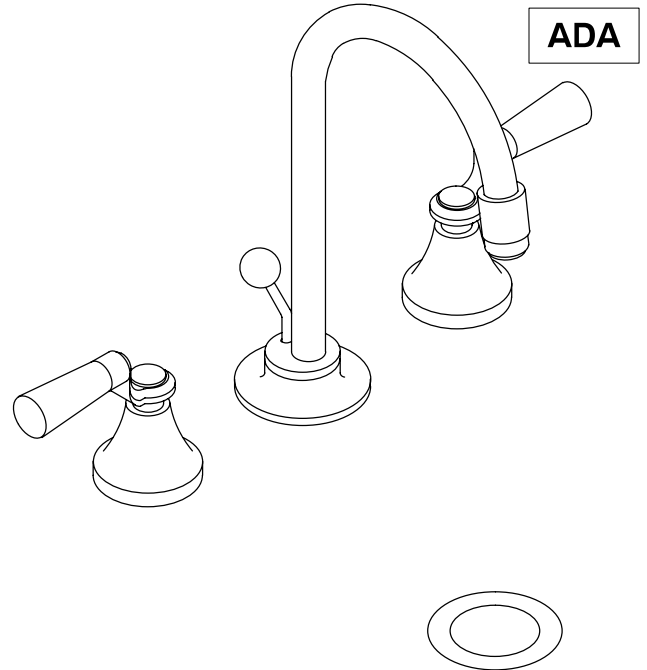

**LAVATORY FAUCET
K-6242-4**

FEATURES

- Brass construction
- Flexible connections
- Brass valve bodies
- Quarter-turn washerless ceramic disc valves
- 5-1/4" High Country™ spout
- 2.0 gallons per minute
- Pop-up drain with lift rod and tailpiece
- Lever handles with clear acrylic inserts

COLORS/FINISHES

- CP Polished Chrome
- PB Polished Brass

SPECIFIED MODEL:

Model	Description		
K-6242-4	Flair Widespread Lavatory Faucet	<input type="checkbox"/> CP	<input type="checkbox"/> PB
Optional Accessory			
K-7266	Lever Handle Inserts, Pair	<input type="checkbox"/> CP	<input type="checkbox"/> PB <input type="checkbox"/> Other_____

PRODUCT SPECIFICATION:

Two-handle widespread lavatory faucet shall be of brass construction. Faucet shall feature brass valve bodies. Faucet shall feature quarter-turn washerless ceramic disc valves, assuring positive handle stop positioning. Product shall include flexible connections, 5-1/4" High Country spout, pop-up drain with lift rod and tailpiece, and lever handles with clear acrylic inserts. Faucet shall be Kohler Model K-6242-4-_____.