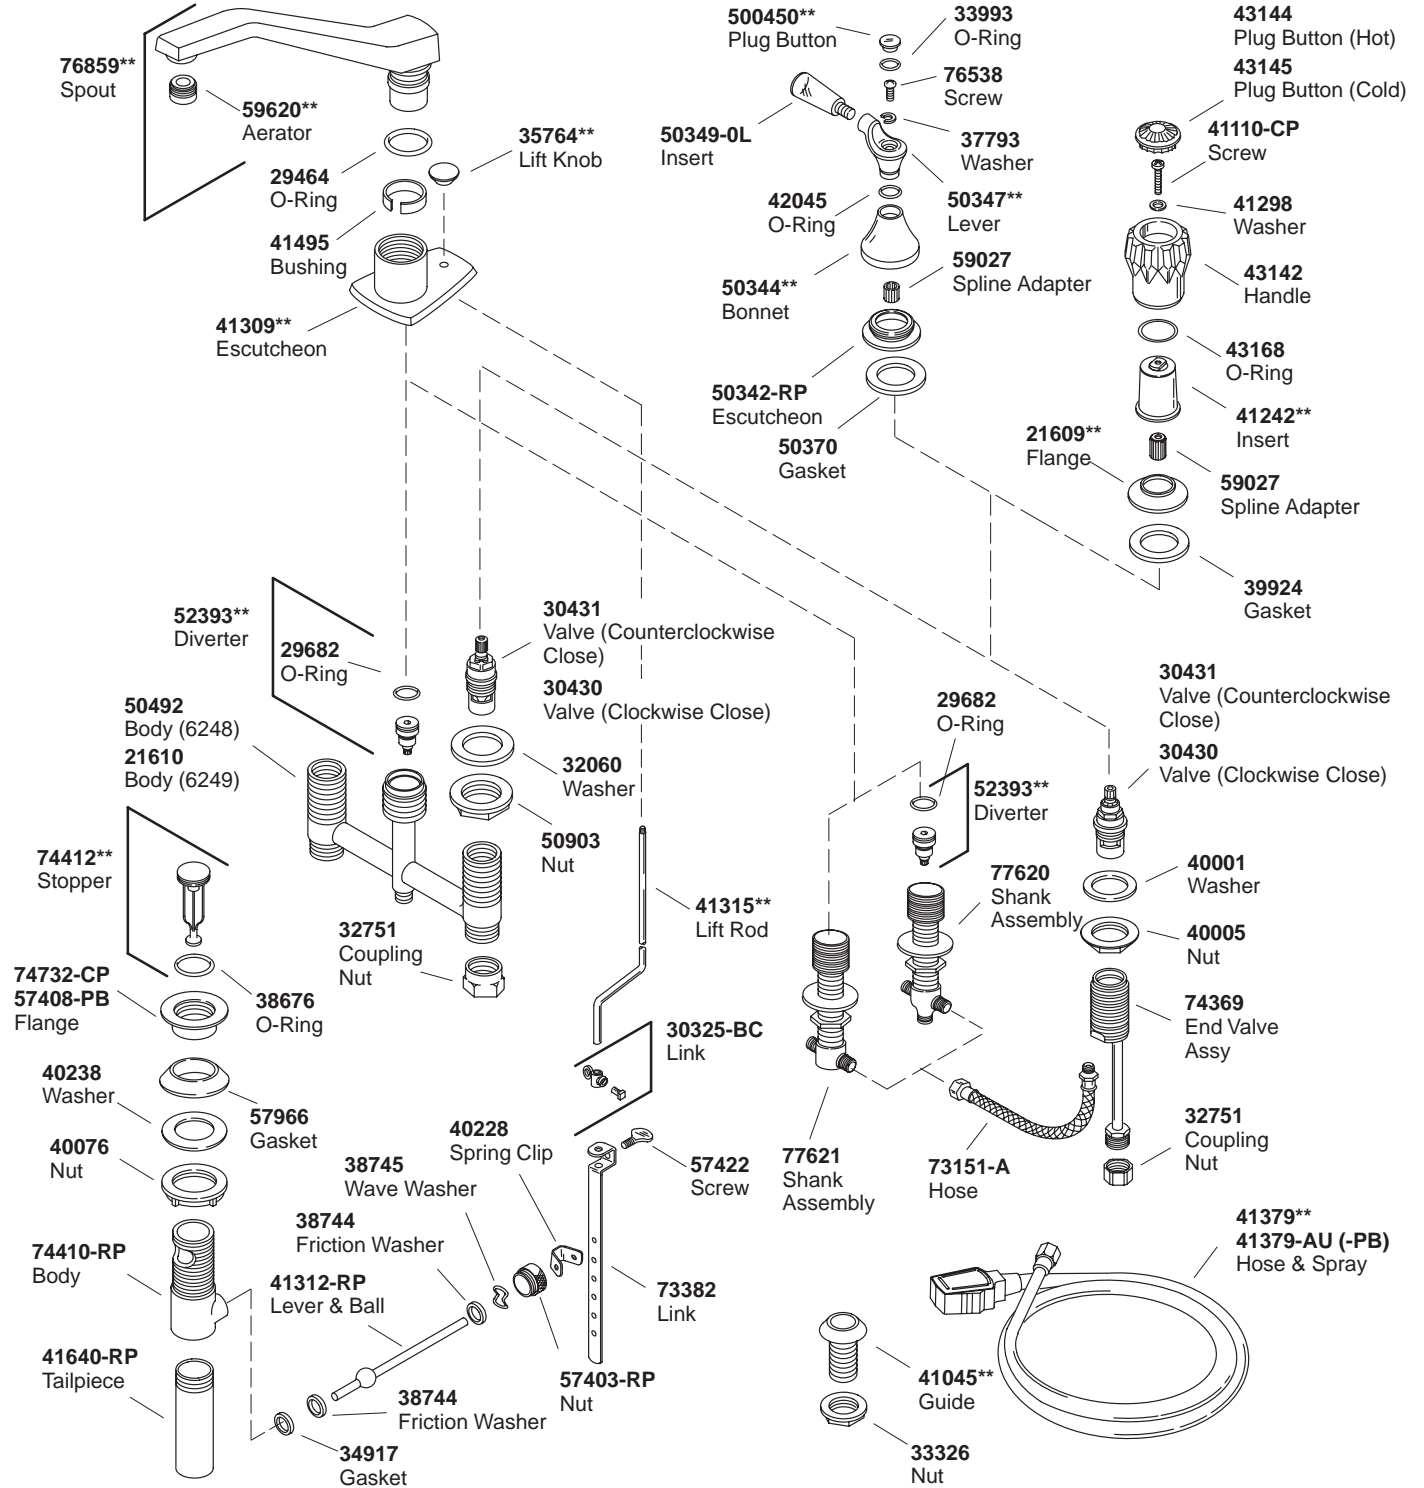

# KOHLER® SERVICE PARTS

## FLAIR™ WIDESPREAD LAVATORY FAUCET

K#	Lever Handle	Acrylic Handle
K-6248-4-**-AA/BA	X	
K-6248-7-**-AA		X

K#	Shampoo Spray	Lever Handle	Acrylic Handle
K-6249-4-**-AA/BA	X	X	
K-6249-7-**-AA	X		X

\*\*Finish/color code must be specified when ordering.