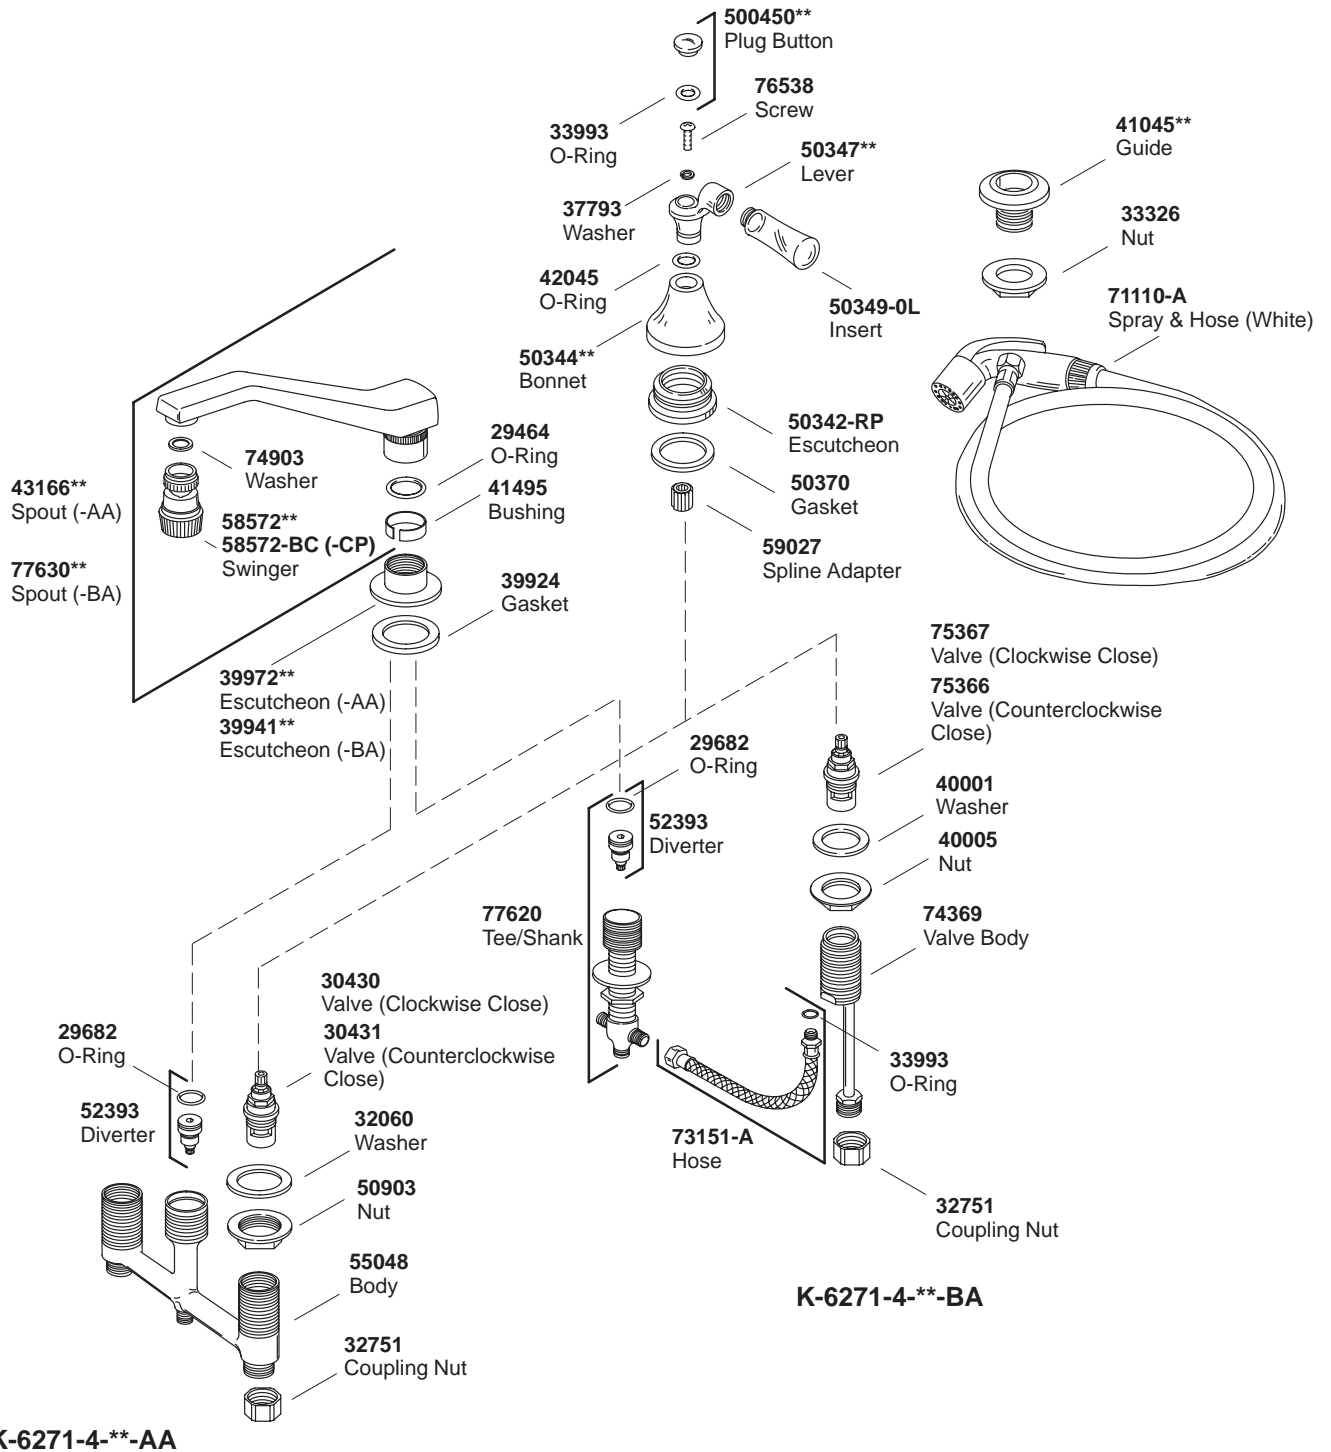

# KOHLER<sup>®</sup> SERVICE PARTS

## FLAIR™ SINK FAUCET

K#	Lever Handle
6271-4-**-AA/BA	X

\*\*Finish/color code must be specified when ordering.