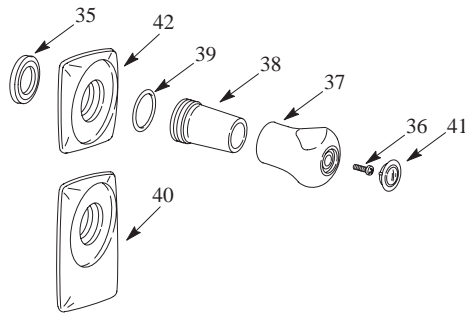

Ordering Options

Item	Part No. or Kit
STOPS	
19	B or C
20	B or C, D, E
21	B or C, E
22, 23 B or C, D, E	
24	B or C, E

Ordering Options

Item	Part No. or Kit
SPOUTS AND SHOWER HEADS	
25	20384 †
26	51410 †
27	20429 †
28	F or G
29	H or I
30	70373 †

K-15231-BA CORALAIS

BATH AND SHOWER DIVERTER VALVE ASSEMBLY

Con't.

ORDER BY KIT NUMBER OR PART NUMBER, NOT ITEM NUMBER OR KIT LETTER.

Ordering Options

Item	Part No. or Kit
ESCUTCHEONS AND HANDLES	
31	70252
32	70117
33	70206
34	M or N
35	70097
36	70047
37	70233
38	70277 ‡
39	21159
40	70292 ‡
41	K or L
42	O or P

Kit Ordering Information

Kit	Kit Part No.	Kit Name	Kit Contents
A	70127	Valve Assembly (Closes Clockwise)	1 ea., item 16
B	70126	Stop (5/8" O.D. Copper)	1 ea., items 19 thru 24
C	70125	Stop (1/2" I.P.)	1 ea., items 19 thru 24
D	30494	Stop Rebuilding (Minor)	1 ea., items 20, 22 and 23
E	30495	Stop Rebuilding (Major)	1 ea., items 20 thru 24
F	20397 ‡	Spout (Slip-fit)	1 ea., item 28
G	40241 ‡	Spout (1/2" I.P. Connection)	1 ea., item 28
H	70444 ‡	Spout (Slip-fit)	1 ea., item 29
I	70445 ‡	Spout (1/2" I.P. Connection)	1 ea., item 29
J	70207	Plug Button, Cold	1 ea., item 31
K	70208	Plug Button (Hot)	1 ea., item 41
L	70207	Plug Button (Cold)	1 ea., item 41
M	70293	Bath/Shower Escutcheon (Chrome Finish)	1 ea., item 34
N	70485	Bath/Shower Escutcheon (Polished Brass Finish)	1 ea., item 34
O	70289	Bath/Shower Escutcheon (Chrome Finish)	1 ea., item 42
P	70290	Bath/Shower Escutcheon (Polished Brass Finish)	1 ea., item 42