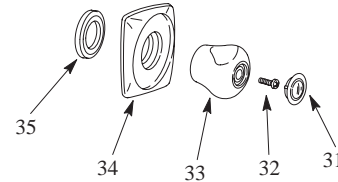

Ordering Options

Item	Part No. or Kit
STOPS	
19	B or C
20	B or C, D, E
21	B or C, E
22, 23 B or C, D, E	
24	B or C, E

Ordering Options

Item	Part No. or Kit
SPOUTS AND SHOWER HEADS	
25	20384 †
26	51410 †
27	20429 †
28	F or G
29	H or I
30	70373 †

KITS MAY INCLUDE EXTRA PARTS

OVER

NOTES:

LEGEND:

† Specify finish.

Suffix -S with slip-fit spout

Suffix -SN with slip-fit spout, less shower head

BATH AND SHOWER FITTINGS

K-15231-BA CORALAIS

BATH AND SHOWER DIVERTER VALVE ASSEMBLY

Con't.

ORDER BY KIT NUMBER OR PART NUMBER, NOT ITEM NUMBER OR KIT LETTER.

Ordering Options

Item	Part No. or Kit
ESCUTCHEONS AND HANDLES	
31	70252
32	70117
33	70206
34	M or N
35	70097
36	70047
37	70233
38	70277 ‡
39	21159
40	70292 ‡
41	K or L
42	O or P

Kit Ordering Information

Kit	Kit Part No.	Kit Name	Kit Contents
A	70127	Valve Assembly (Closes Clockwise)	1 ea., item 16
B	70126	Stop (5/8" O.D. Copper)	1 ea., items 19 thru 24
C	70125	Stop (1/2" I.P.)	1 ea., items 19 thru 24
D	30494	Stop Rebuilding (Minor)	1 ea., items 20, 22 and 23
E	30495	Stop Rebuilding (Major)	1 ea., items 20 thru 24
F	20397 ‡	Spout (Slip-fit)	1 ea., item 28
G	40241 ‡	Spout (1/2" I.P. Connection)	1 ea., item 28
H	70444 ‡	Spout (Slip-fit)	1 ea., item 29
I	70445 ‡	Spout (1/2" I.P. Connection)	1 ea., item 29
J	70207	Plug Button, Cold	1 ea., item 31
K	70208	Plug Button (Hot)	1 ea., item 41
L	70207	Plug Button (Cold)	1 ea., item 41
M	70293	Bath/Shower Escutcheon (Chrome Finish)	1 ea., item 34
N	70485	Bath/Shower Escutcheon (Polished Brass Finish)	1 ea., item 34
O	70289	Bath/Shower Escutcheon (Chrome Finish)	1 ea., item 42
P	70290	Bath/Shower Escutcheon (Polished Brass Finish)	1 ea., item 42