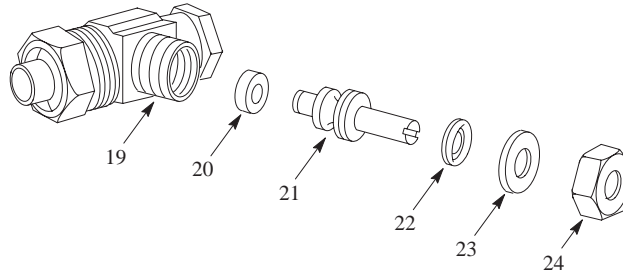

KOHLER® SERVICE PARTS

BATH AND SHOWER FITTINGS

K-15231-BA CORALAIS

BATH AND SHOWER DIVERTER VALVE ASSEMBLY

ORDER BY KIT NUMBER OR PART NUMBER, NOT ITEM NUMBER OR KIT LETTER.

Ordering Options

Item	Part No. or Kit
VALVE ASSEMBLY	
1	70112
2	70493 †
3	40280
4	34353
5	40282
6	42451
7	70494
8	70100
9	20961
10	31490
11	20774
12	70539
13	500246
14	70096
15	70538 †
16	A
17	70101
18	33993

Ordering Options

Item	Part No. or Kit
STOPS	
19	B or C
20	B or C, D, E
21	B or C, E
22, 23 B or C, D, E	
24	B or C, E

Ordering Options

Item	Part No. or Kit
SPOUTS AND SHOWER HEADS	
25	20384 †
26	51410 †
27	20429 †
28	F or G
29	H or I
30	70373 †

K-15231-BA CORALAIS

BATH AND SHOWER DIVERTER VALVE ASSEMBLY

Con't.

ORDER BY KIT NUMBER OR PART NUMBER, NOT ITEM NUMBER OR KIT LETTER.

Ordering Options

Item	Part No. or Kit
ESCUTCHEONS AND HANDLES	
31	70252
32	70117
33	70206
34	M or N
35	70097
36	70047
37	70233
38	70277 ‡
39	21159
40	70292 ‡
41	K or L
42	O or P