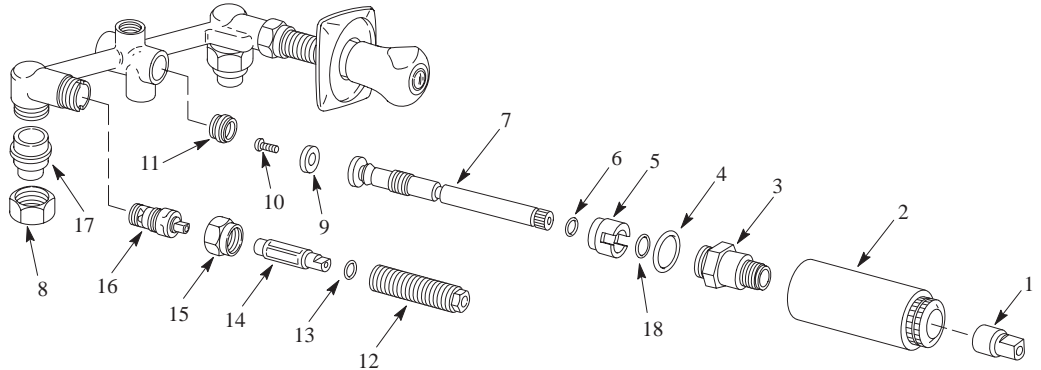

KOHLER® SERVICE PARTS

BATH AND SHOWER FITTINGS

K-15231-BA CORALAIS

BATH AND SHOWER DIVERTER VALVE ASSEMBLY

ORDER BY KIT NUMBER OR PART NUMBER, NOT ITEM NUMBER OR KIT LETTER.

Ordering Options

Item	Part No. or Kit
VALVE ASSEMBLY	
1	70112
2	70493 †
3	40280
4	34353
5	40282
6	42451
7	70494
8	70100
9	20961
10	31490
11	20774
12	70539
13	500246
14	70096
15	70538 †
16	A
17	70101
18	33993

Ordering Options

Item	Part No. or Kit
STOPS	
19	B or C
20	B or C, D, E
21	B or C, E
22, 23 B or C, D, E	
24	B or C, E

Ordering Options

Item	Part No. or Kit
SPOUTS AND SHOWER HEADS	
25	20384 †
26	51410 †
27	20429 †
28	F or G
29	H or I
30	70373 †

KITS MAY INCLUDE EXTRA PARTS

OVER

NOTES:

LEGEND:

† Specify finish.

Suffix -S with slip-fit spout

Suffix -SN with slip-fit spout, less shower head

BATH AND SHOWER FITTINGS

Kit Ordering Information

Kit	Kit Part No.	Kit Name	Kit Contents
A	70127	Valve Assembly (Closes Clockwise)	1 ea., item 16
B	70126	Stop (5/8" O.D. Copper)	1 ea., items 19 thru 24
C	70125	Stop (1/2" I.P.)	1 ea., items 19 thru 24
D	30494	Stop Rebuilding (Minor)	1 ea., items 20, 22 and 23
E	30495	Stop Rebuilding (Major)	1 ea., items 20 thru 24
F	20397 ‡	Spout (Slip-fit)	1 ea., item 28
G	40241 ‡	Spout (1/2" I.P. Connection)	1 ea., item 28
H	70444 ‡	Spout (Slip-fit)	1 ea., item 29
I	70445 ‡	Spout (1/2" I.P. Connection)	1 ea., item 29
J	70207	Plug Button, Cold	1 ea., item 31
K	70208	Plug Button (Hot)	1 ea., item 41
L	70207	Plug Button (Cold)	1 ea., item 41
M	70293	Bath/Shower Escutcheon (Chrome Finish)	1 ea., item 34
N	70485	Bath/Shower Escutcheon (Polished Brass Finish)	1 ea., item 34
O	70289	Bath/Shower Escutcheon (Chrome Finish)	1 ea., item 42
P	70290	Bath/Shower Escutcheon (Polished Brass Finish)	1 ea., item 42