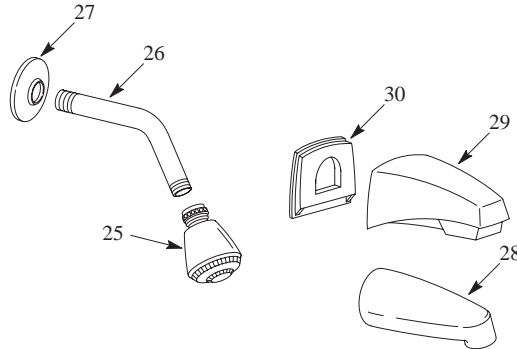

KOHLER® SERVICE PARTS

BATH AND SHOWER FITTINGS

K-15231-BA CORALAIS

BATH AND SHOWER DIVERTER VALVE ASSEMBLY

ORDER BY KIT NUMBER OR PART NUMBER, NOT ITEM NUMBER OR KIT LETTER.

Ordering Options

Item	Part No. or Kit
VALVE ASSEMBLY	
1	70112
2	70493 †
3	40280
4	34353
5	40282
6	42451
7	70494
8	70100
9	20961
10	31490
11	20774
12	70539
13	500246
14	70096
15	70538 †
16	A
17	70101
18	33993

Ordering Options

Item	Part No. or Kit
STOPS	
19	B or C
20	B or C, D, E
21	B or C, E
22, 23 B or C, D, E	
24	B or C, E

Ordering Options

Item	Part No. or Kit
SPOUTS AND SHOWER HEADS	
25	20384 †
26	51410 †
27	20429 †
28	F or G
29	H or I
30	70373 †

KITS MAY INCLUDE EXTRA PARTS

OVER

NOTES:

LEGEND:

† Specify finish.

Suffix -S with slip-fit spout

Suffix -SN with slip-fit spout, less shower head

BATH AND SHOWER FITTINGS