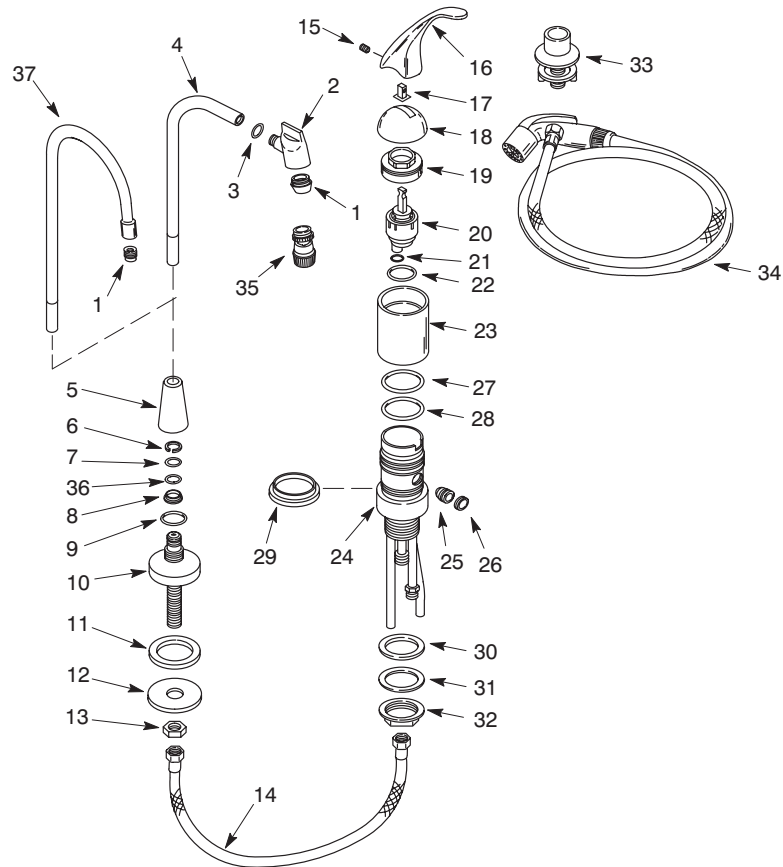

# KOHLER® SERVICE PARTS

## SINK FITTINGS

**K-15167** CORALAIS™ KITCHEN SINK FAUCET W/REMOTE VALVE AND HIGH COUNTRY SPOUT  
**K-15168** CORALAIS™ KITCHEN SINK FAUCET W/REMOTE VALVE AND HIGH COUNTRY SPOUT AND SPRAY  
**K-15177** CORALAIS™ KITCHEN SINK FAUCET W/REMOTE VALVE AND MULTI-SWIVEL SPOUT  
**K-15178** CORALAIS™ KITCHEN SINK FAUCET W/REMOTE VALVE AND MULTI-SWIVEL SPOUT AND SPRAY

### Ordering Options

Item	Part No. or Kit
1	30072 ‡
2	92416 ‡
3	42045
4	40272 ‡
5	40275 ‡
6	40274
7	42045
8	40271
9	32725
10	500442 ‡
11	41550
12	40203
13	40201
14	71672
15, 16, 17	A
18	71667 ‡
19	71509
20	B
21	C
22	B
23	71671 ‡
24	71640 ‡
25, 26	D
27, 28, 29	E
30, 31, 32	F
33	40132 ‡
34	38613 ‡
35	30456 ‡
36	40270
37	52424 ‡

### Kit Ordering Information

Kit	Kit Part No.	Kit Name	Kit Contents
A	30423 ‡	Handle Kit	1 ea., items 15, 16, and 17
B	30413	Valve Assembly	1 ea., items 20 and 22
C	33993	Valve Service Kit	2 ea., item 21
D	30422	Diverter Kit	1 ea., items 25 and 26
E	30420	Bearing and Seal Kit	1 ea., items 27, 28, and 29
F	71664	Mounting Kit	1 ea., items 30, 31, and 32