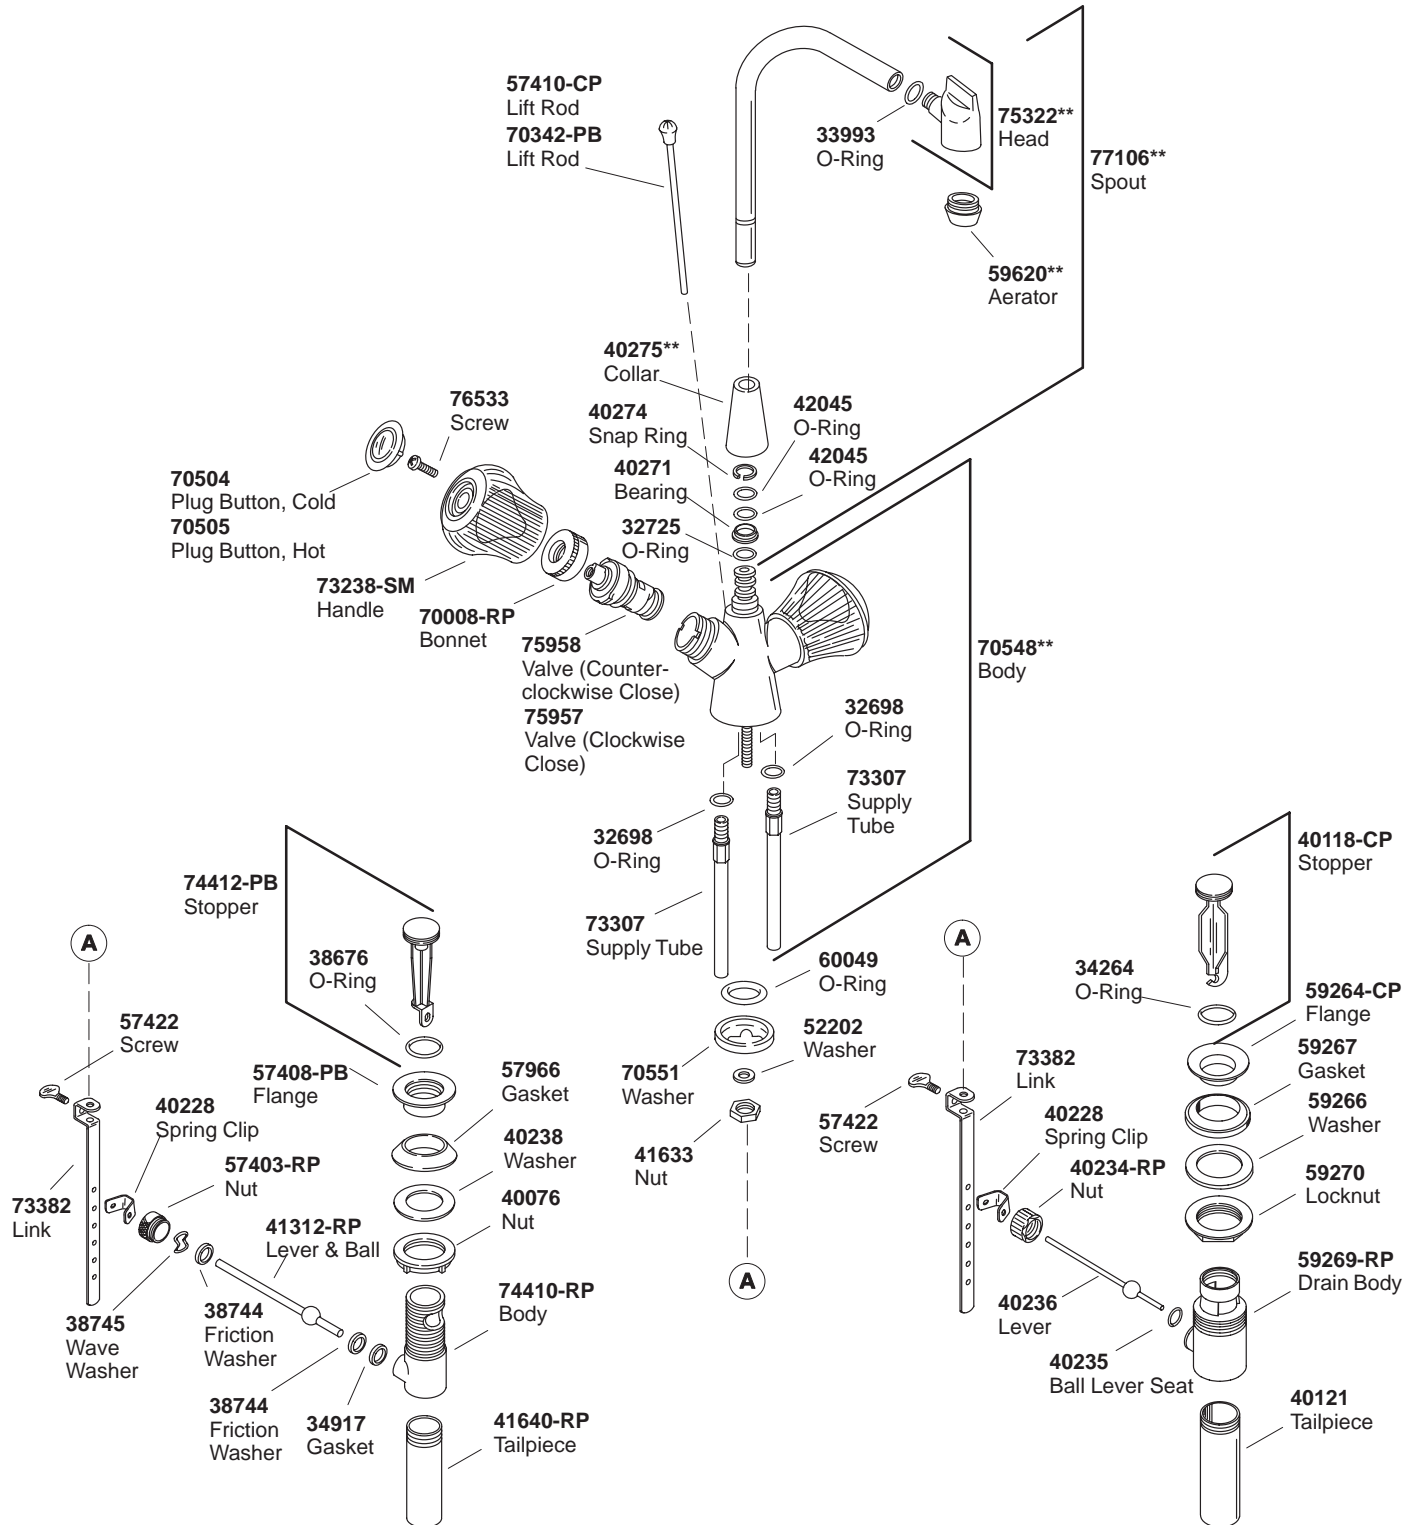

KOHLER[®] SERVICE PARTS

CORALAIS™ LAVATORY FAUCET

K#
K-15260-**-FC

**Finish/color code must be specified when ordering.