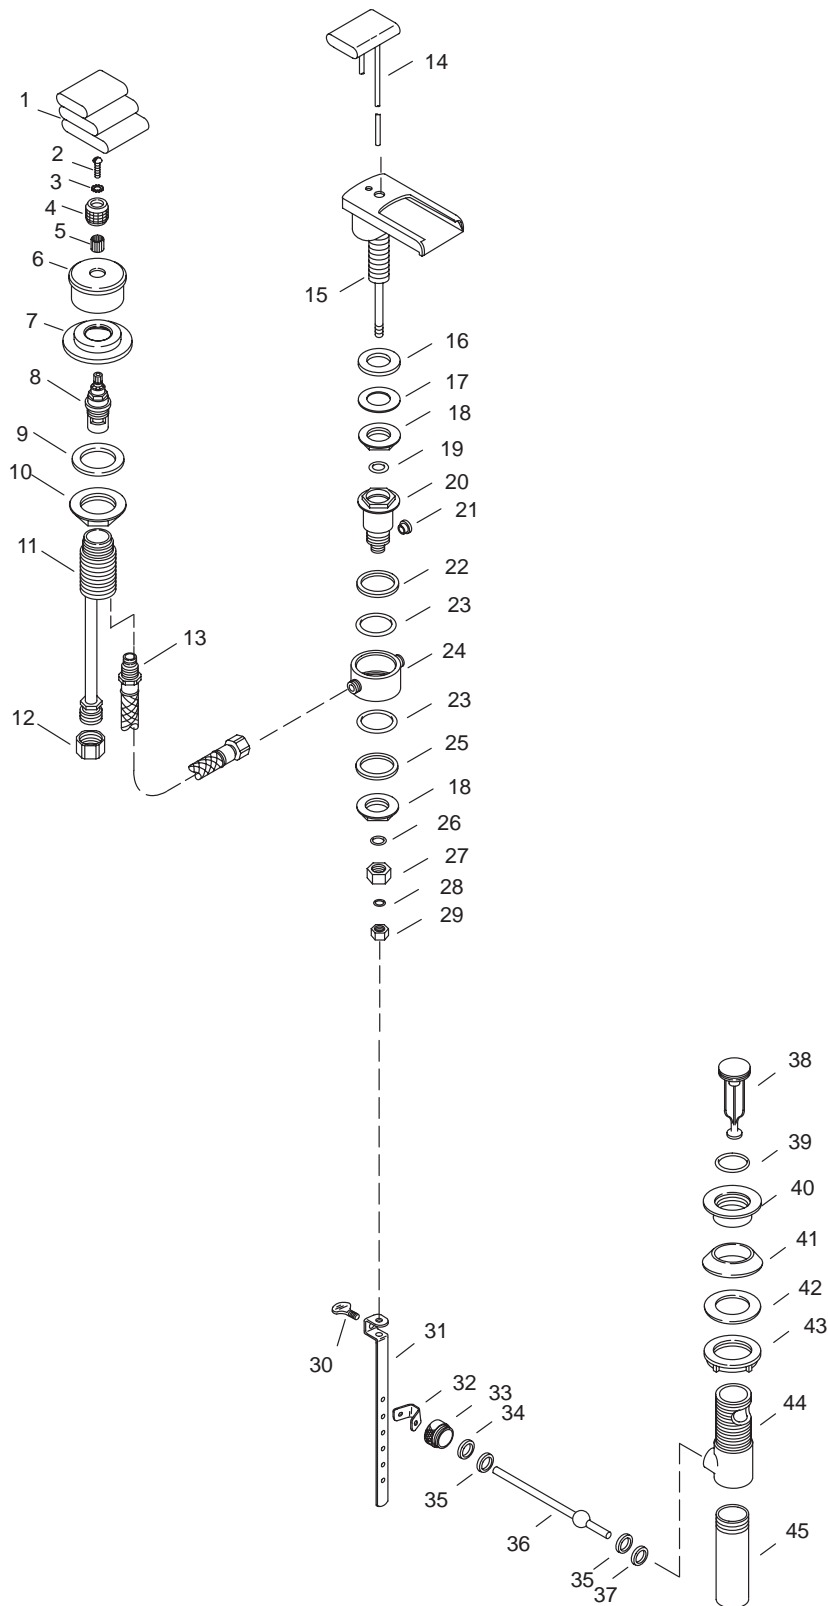

KOHLER[®] SERVICE PARTS

PILLOWS™ WIDESPREAD LAVATORY FAUCET
K-7947-**-BA,
K-7947-**-CA

Variation and/or finish/color code may be required when ordering.

SERVICE PARTS

ITEM	PART NO.	DESCRIPTION
1	58796	Pillow Handle Assembly
2	51677	Screw, .164-32 UNC-2A
3	35789	Washer
4	29772	Spline Adapter, Wood
5	59027	Spline Adapter
6	51219	Handle Base
7	58568	Escutcheon
8	30430	Valve-1/2" Ceramic (Clockwise Close)
	30431	Valve-1/2" Ceramic (Counterclockwise Close)
9	40001	Washer, 1-9/32 ID x 1-3/4 OD
10	40005	Nut, 1.25-20 UNS-2B
11	74369	End Valve Assembly
12	32751	Nut, 0.5-14 NPSM
13	73151	Hose, Fingertight (Includes O-Ring)
14		Available in Service Kit Only
15		Available in Service Kit Only
16	21685	Washer
17	21658	Washer
18	22531	Nut, 3/4-14 NPSM
19	22340	Washer
20	73673	Adapter Assembly
21	59773	Flow Control 2.0 GPM Max
22	43489	Spacer, Cross Connection
23	41550	Gasket, 1-25/32 OD
24	50743	Cross Connection
25	56836	Spacer, Cross Connection
26	42045	O-Ring
27	43491	Nut, .562-24 NEF-2B
28	51679	O-Ring
29	43483	Nut, .375-24 UNF-2B
30	57422	Thumb Screw
31	73382	Link
32	40228	Spring Clip
33	57403	Retainer Nut
34	38745	Washer, .531 ID x .734 OD
35	38744	Washer, .484 ID x .748 OD
36	41312	Lever Subassembly
37	34917	Washer
38		Available in Service Kit Only
39	38676	O-Ring
40	57408	Flange, Lav. Drain
41	57966	Gasket, Lav. Drain
42	40238	Washer
43	40076	Locknut
44	74410	Drain Body
45	41640	Tailpiece, 4-1/4" Long