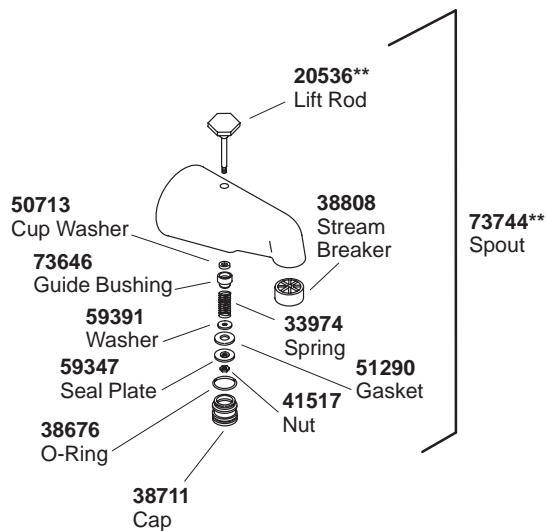

**Finish/color code must be specified when ordering.