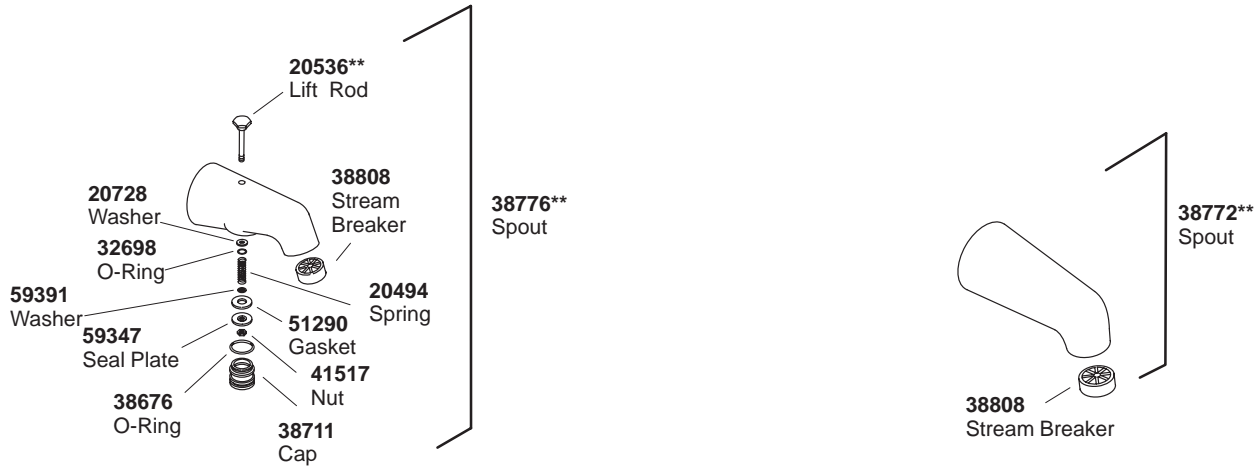

**Finish/color code must be specified when ordering.