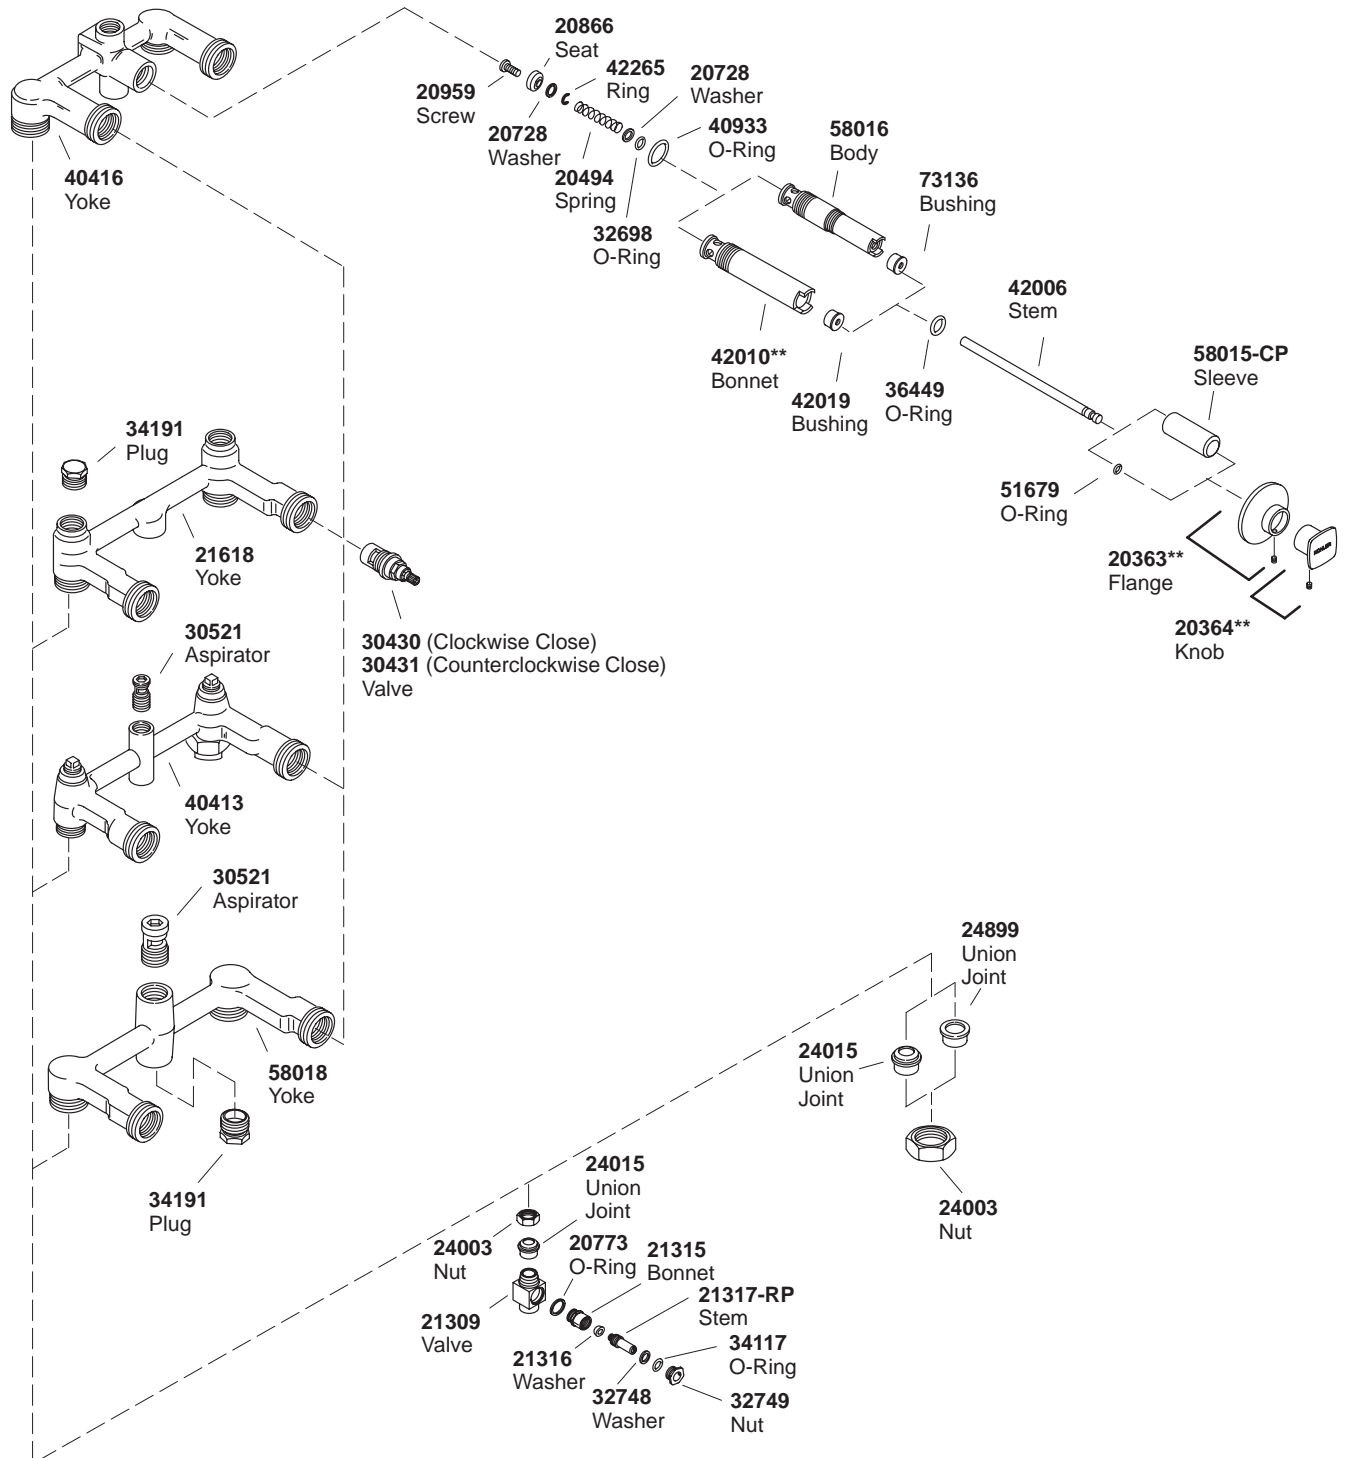

KOHLER® SERVICE PARTS

TRITON™ WALL-MOUNT BATH AND SHOWER FAUCETS

**Finish/color code must be specified when ordering.