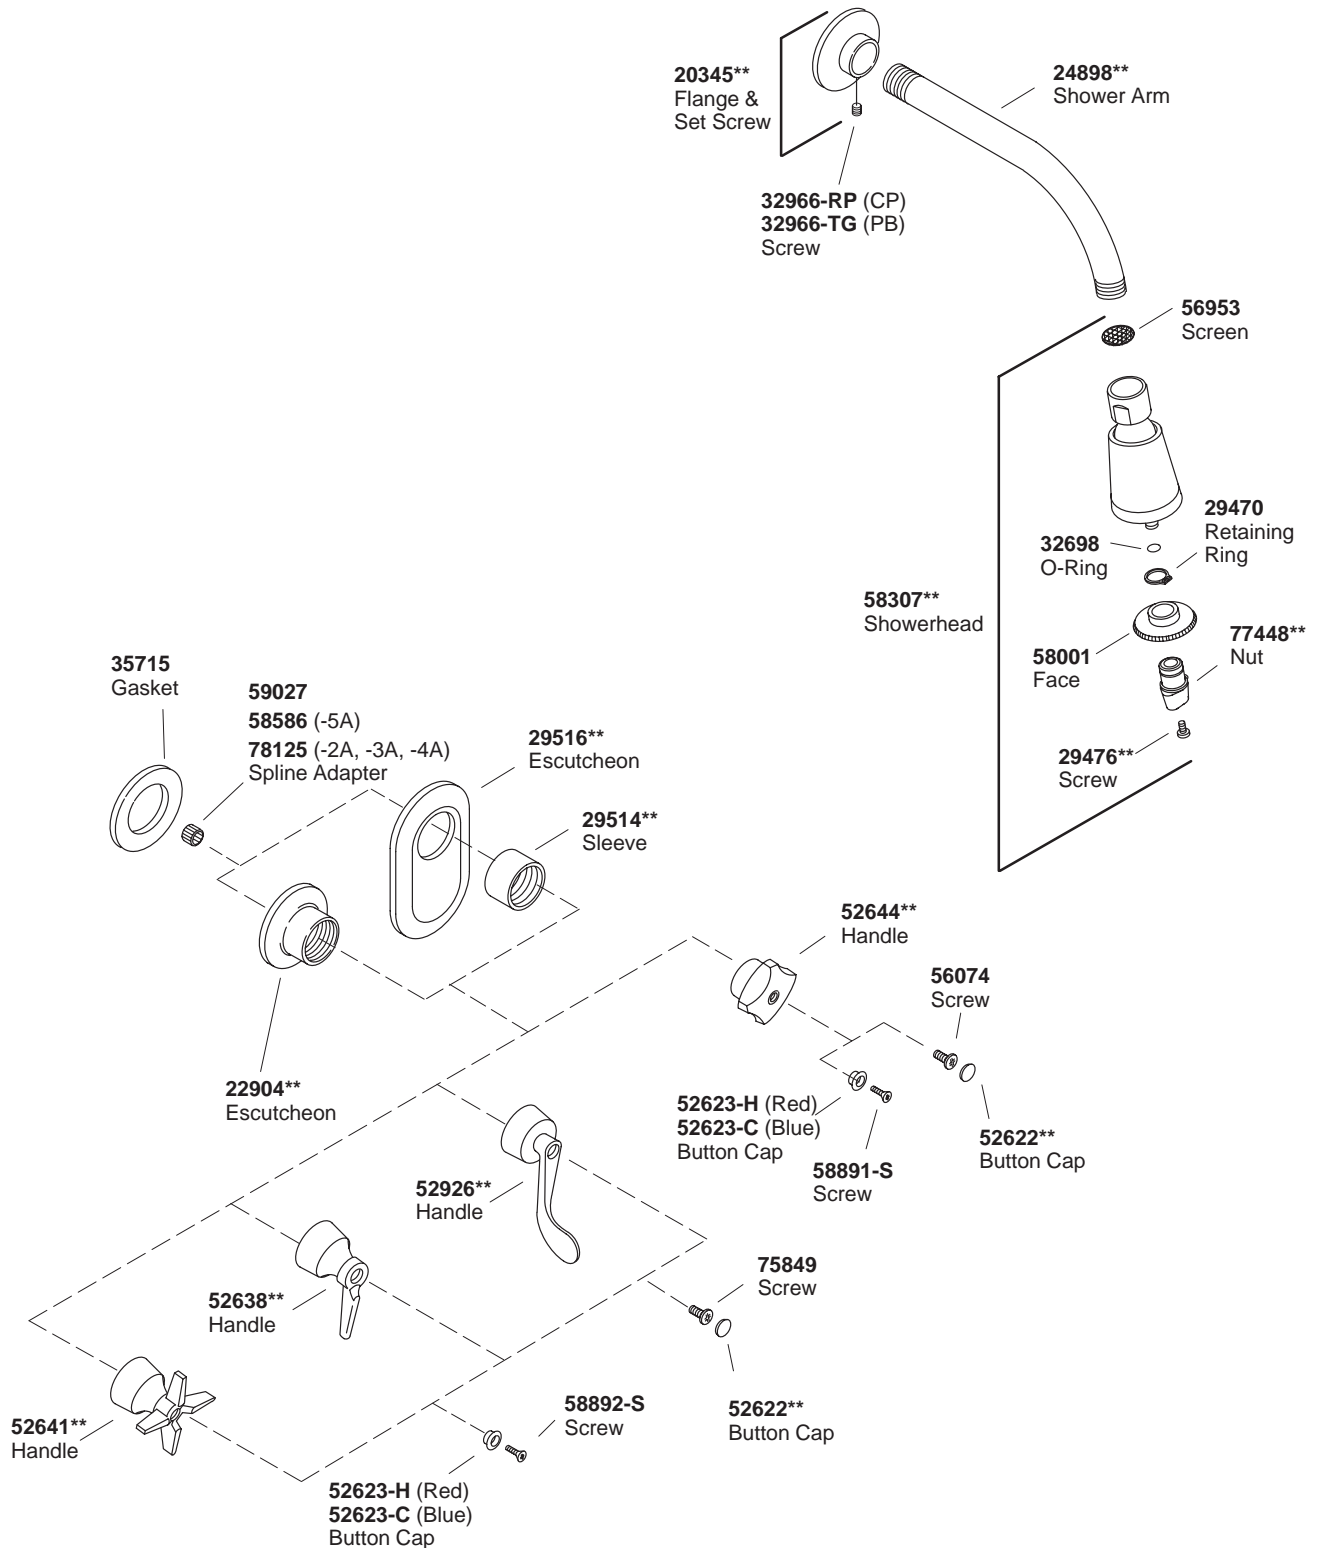

**Finish/color code must be specified when ordering.