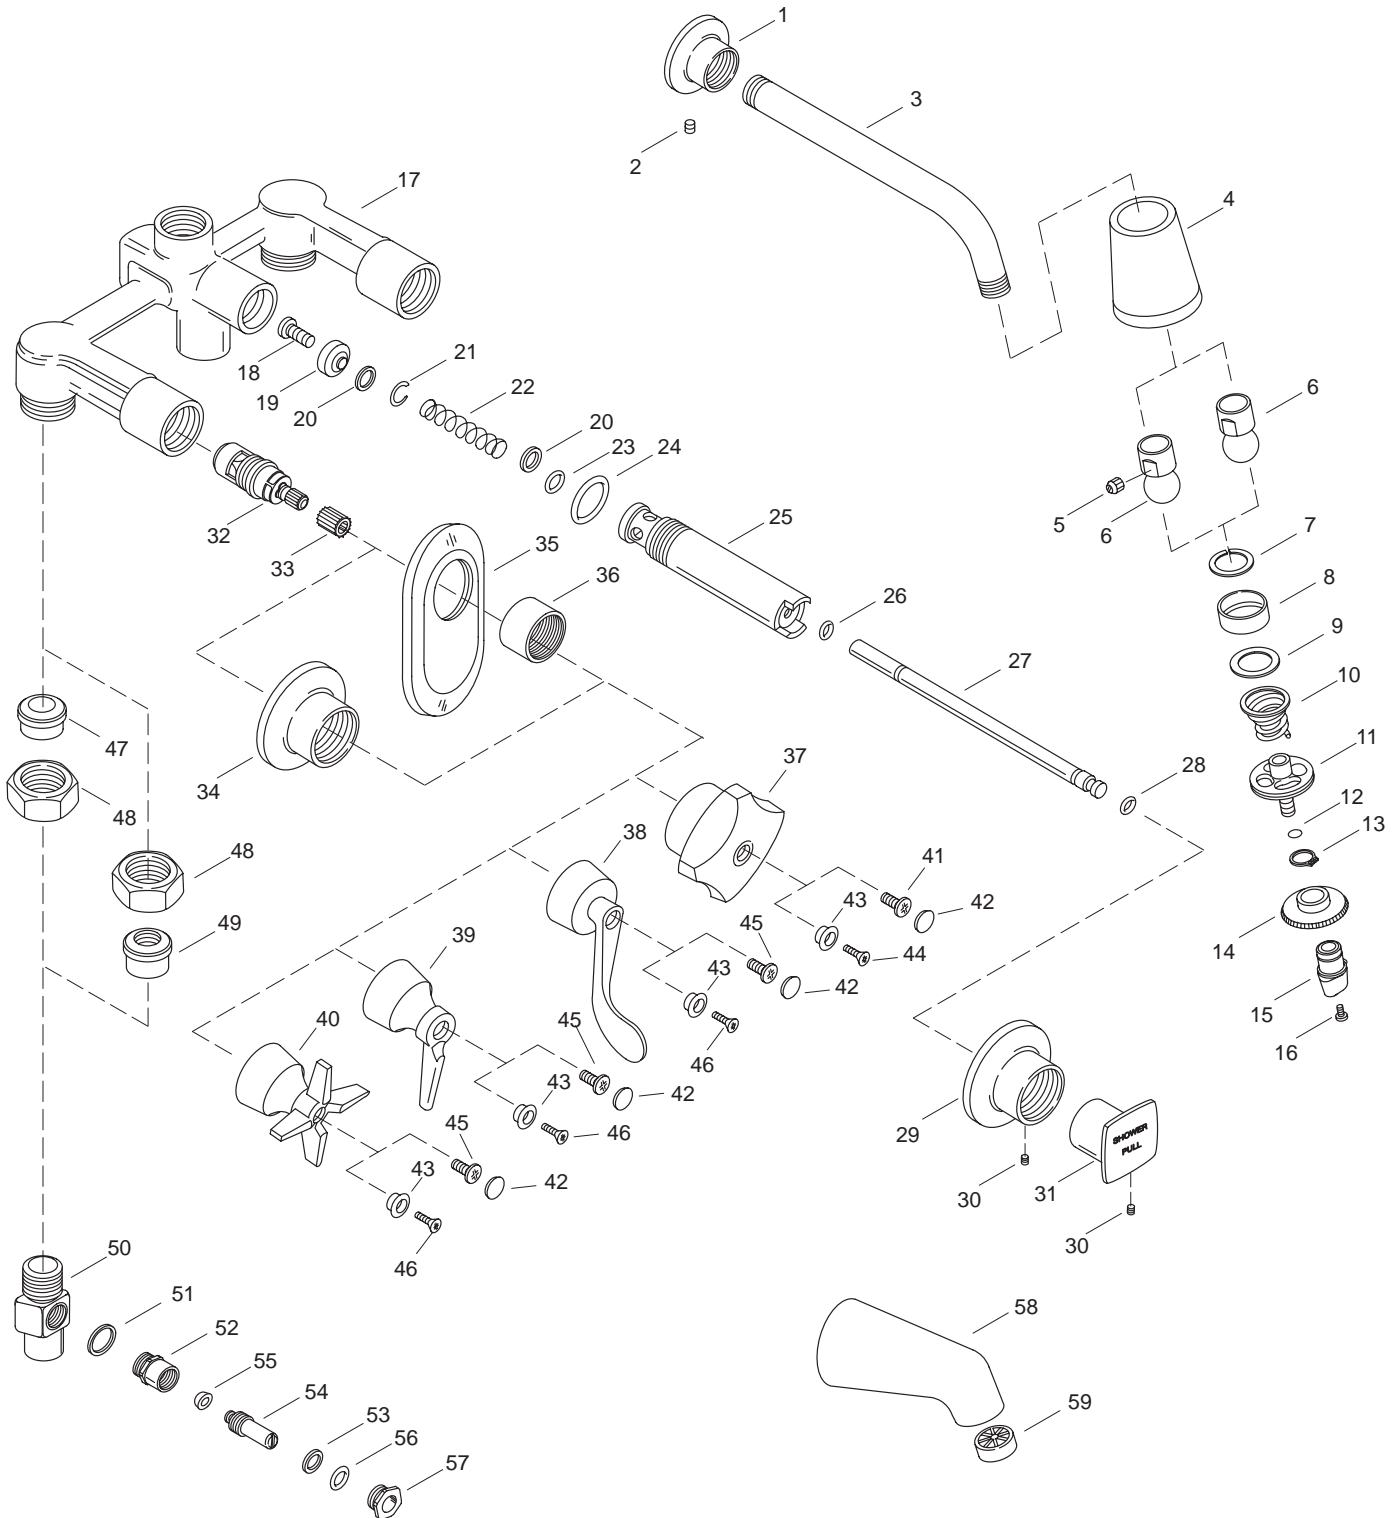

KOHLER® SERVICE PARTS

TRITON™ BATH AND SHOWER FAUCETS
K-7022-**-**-AA/BA, K-7736-**-**-AA
K-7014-**-**-AA/BA, K-7751-**-**-AA

Variation and/or finish/color code may be required when ordering.

SERVICE PARTS

ITEM NO.	PART NO.	DESCRIPTION
1		Available in Service Kit Only
2	32966	Screw, 8-32 NC-2A x .18
3	24898	Shower Arm
4	29466	Shower Head Body
5	34453	Screw, .164-32 UNC-3A x .188
6	58319	Ball Joint Assembly (for K-7014)
	57346	Ball Joint Assembly (for K-7022)
7	24981	Packing for Shower Head
8	29266	Washer, 5/764 x 1-11/64
9	24960	Spring for Shower Head
10	29506	Lock Ring Assembly
11	32698	O-Ring, 010
12	29470	Retaining Ring
13	58001	Face, Shower Head
14	29479	Thumb Nut, Shower Face
15	29476	Screw, 6-32 NC-2A x .313
16	52843	Washer, Split
17	40416	Yoke Assembly
18	20959	Screw, .164-32 UNC-2A x .500
19	20866	Seat
20	20728	Washer, .270 x 3/8
21	42265	Ring, Retaining
22	20494	Spring
23	32698	O-Ring, 010
24	40933	O-Ring
25	42010	Bonnet, Bath Diverter
26	36449	O-Ring, 007
27	42006	Stem, Diverter
28	51679	O-Ring
29	42005	Escutcheon, Bath Diverter
30	34453	Screw, .164-32 UNC-3A x .188
31	42004	Pull Knob, Bath Diverter
32	30430	Ceramic Valve (Clockwise Close)
	30431	Ceramic Valve (Counterclockwise Close)
33	59027	Spline Adapter
	42685	Spline Adapter (for Wristblade)
34	22904	Escutcheon
35	29516	Escutcheon
36	29514	Escutcheon Lock Sleeve
37	52644	Handle Assembly (Standard)
38	52926	Wristblade Handle Assembly
39	52638	Lever Handle and Bonnet Assembly
40	52641	4-Prong Handle & Bonnet Assembly
41	56074	Screw, .164-32 UNC x .31
42	52622	Button Cap
43	52623-H	Button Cap, Red
	52623-C	Button Cap, Blue
44	58891-S	Screw, 8-32 x .51
45	31490	Screw, .164-32 UNC-2A x .50
46	58892-S	Screw, 8-32 x .67
47	24899	Union Connection
48	24003	Nut, 1.25-14 NS-2B
49	24015	Union Joint
50	21309	Valve Body, Stop (1/2" I.P.)
51	20773	Washer, .760 x .880
52	21315	Bonnet
53	32748	Washer, .450 I.D. x .665 O.D.
54	21317	Stem
55	21316	Washer, .200 x .500
56	34117	O-Ring, 205
57	32749	Nut, .75-20 UNEF-2A
58	38773	Bath Spout Body
59	38808	Bath Stream Breaker

SERVICE KITS

PART NO.	ITEM NO.	QTY.	DESCRIPTION
20345			Flange & Set Screw Assembly
	1	1 ea.	Flange for Shower Arm
	2	1 ea.	Screw, 8-32 NC-2A x .18
20350			Shower Arm Assembly
	1	1 ea.	Flange for Shower Arm
	2	1 ea.	Screw, 8-32 NC-2A x .18
	3	1 ea.	Shower Arm
58307			Shower Head Assembly (for K-7022)
	4	1 ea.	Shower Head Body
	6	1 ea.	Ball Joint Assembly
	7	1 ea.	Packing for Shower Head
	8	1 ea.	Washer, 5/764 x 1-11/64
	9	1 ea.	Spring for Shower Head
	10	1 ea.	Lock Ring Assembly
	11	1 ea.	O-Ring, 010
	12	1 ea.	Retaining Ring
	13	1 ea.	Face, Shower Head
	14	1 ea.	Thumb Nut, Shower Face
	15	1 ea.	Screw, 6-32 NC-2A x .313
	16	1 ea.	Washer, Split
58312			Shower Head Assembly (for K-7014)
	4	1 ea.	Shower Head Body
	6	1 ea.	Ball Joint Assembly
	7	1 ea.	Packing for Shower Head
	8	1 ea.	Washer, 5/764 x 1-11/64
	9	1 ea.	Spring for Shower Head
	10	1 ea.	Lock Ring Assembly
	11	1 ea.	O-Ring, 010
	12	1 ea.	Retaining Ring
	13	1 ea.	Face, Shower Head
	14	1 ea.	Thumb Nut, Shower Face
	15	1 ea.	Screw, 6-32 NC-2A x .313
42011			Diverter Subassembly
	18	1 ea.	Screw, .164-32 UNC-2A x .500
	19	1 ea.	Seat
	20	2 ea.	Washer, .270 x 3/8
	21	1 ea.	Ring, Retaining
	22	1 ea.	Spring
	23	1 ea.	O-Ring, 010
	24	1 ea.	O-Ring
	25	1 ea.	Bonnet, Bath Diverter
	26	1 ea.	O-Ring, 007
	27	1 ea.	Stem, Diverter
	28	1 ea.	O-Ring
20363			Flange Assembly
	29	1 ea.	Escutcheon, Bath Diverter
	30	1 ea.	Screw, .164-32 UNC-3A x .188
20364			Knob Assembly
	30	1 ea.	Screw, .164-32 UNC-3A x .188
	31	1 ea.	Pull Knob, Bath Diverter
21310			Valve Assembly, Stop
	48	1 ea.	Nut, 1.25-14 NS-2B
	49	1 ea.	Union Joint
	50	1 ea.	Valve Body, Stop (1/2" I.P.)
	51	1 ea.	Washer, .760 x .880
	52	1 ea.	Bonnet
	53	1 ea.	Washer, .450 I.D. x .665 O.D.
	54	1 ea.	Stem
	55	1 ea.	Washer, .200 x .500
	56	1 ea.	O-Ring, 205
	57	1 ea.	Nut, .75-20 UNEF-2A
38772			Bath Spout Assembly
	58	1 ea.	Bath Spout Body
	59	1 ea.	Bath Stream Breaker