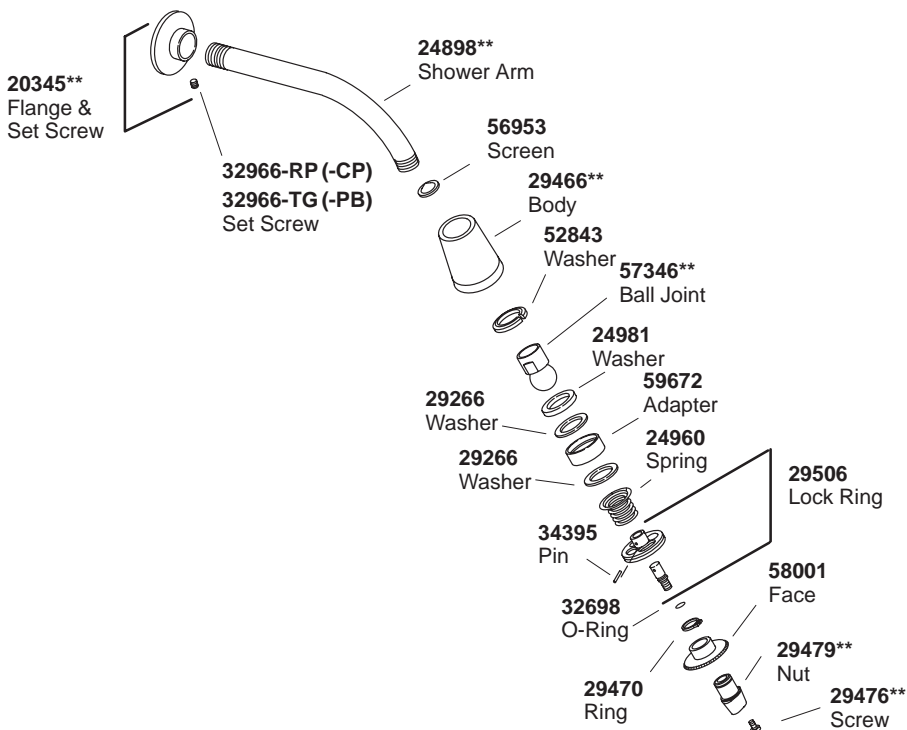

# KOHLER® SERVICE PARTS

## FLAIR II™ RITE-TEMP™ BATH AND SHOWER FAUCETS

K#	Acrylic Handle	Lever Handle
K-6908-7A-**-AA/BA	X	
K-6908-8A-**-AA/BA		X

\*\*Finish/color code must be specified when ordering.

\*\*Finish/color code must be specified when ordering.