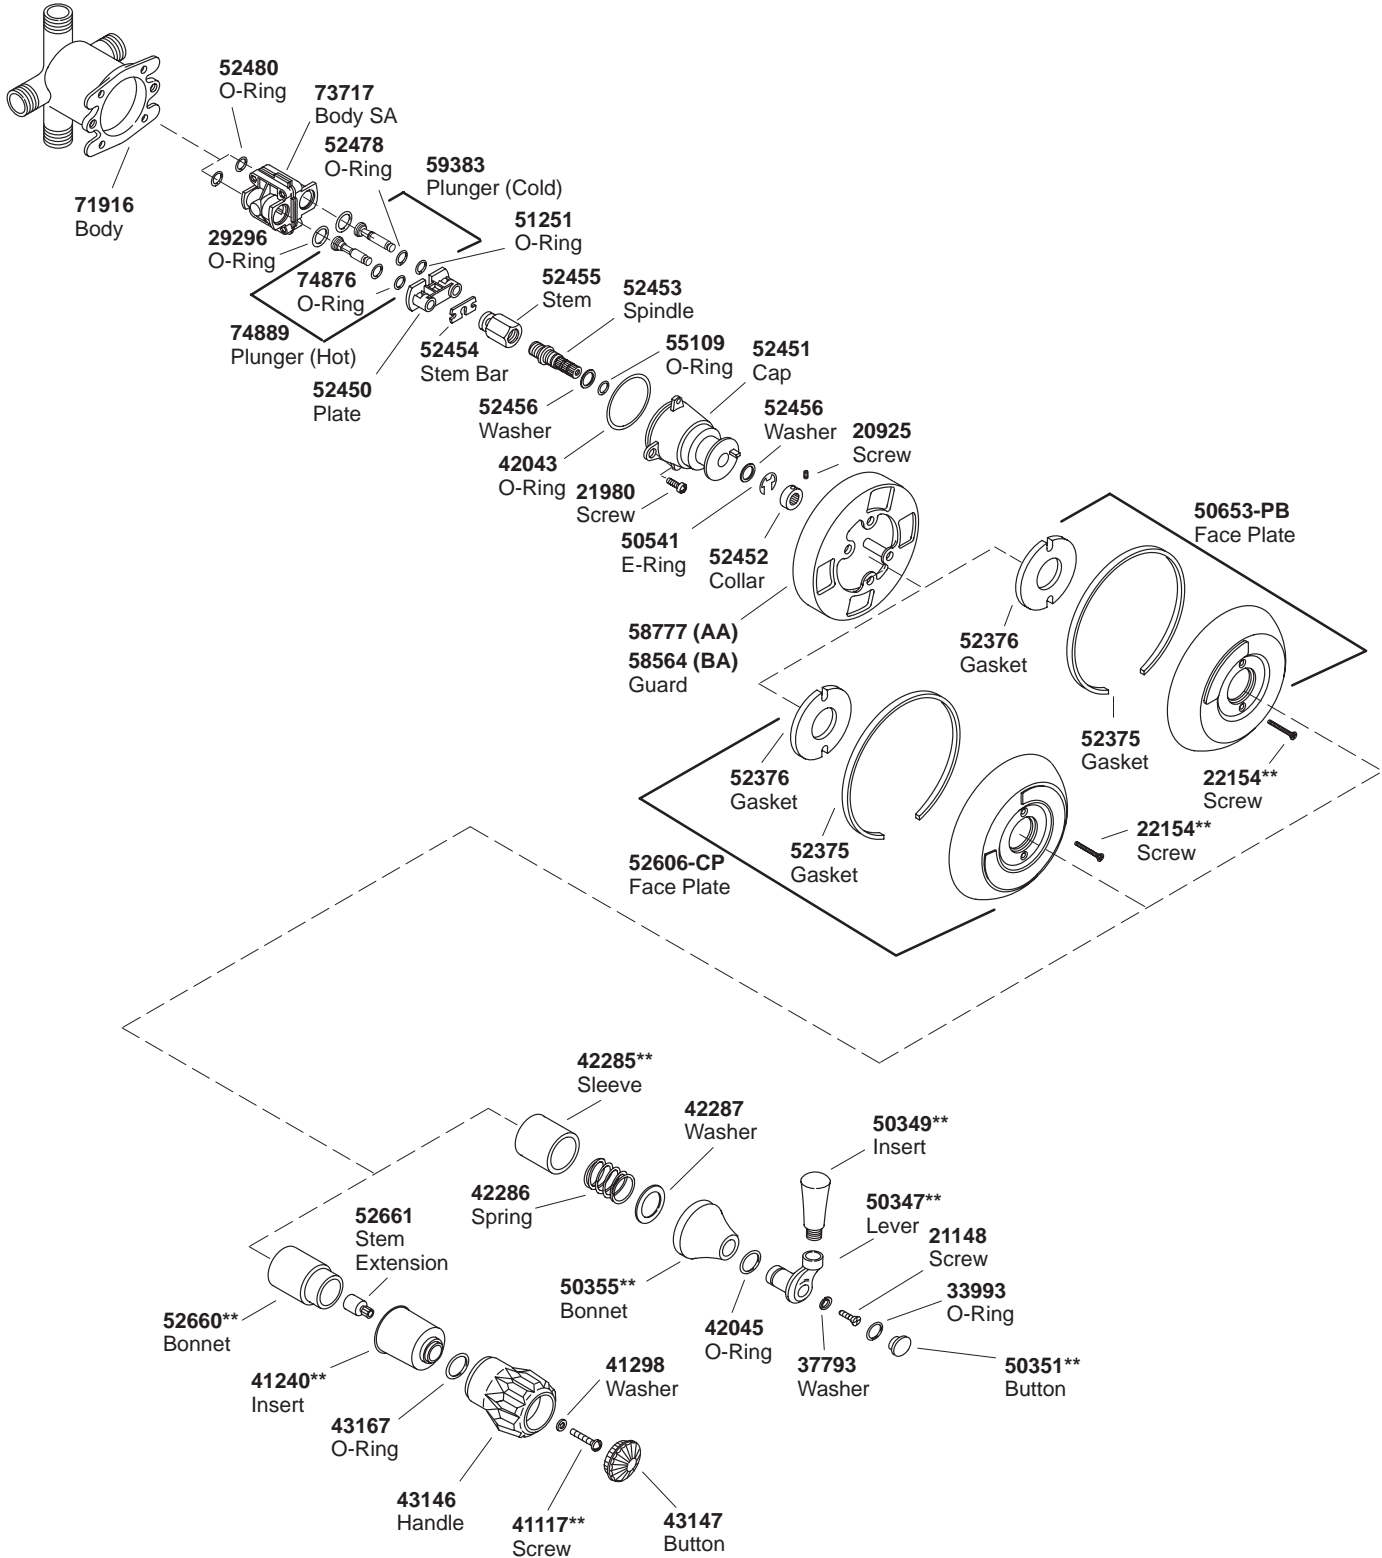

# KOHLER® SERVICE PARTS

## FLAIR II™ RITE-TEMP™ BATH AND SHOWER FAUCETS

K#	Acrylic Handle	Lever Handle
K-6908-7A-**-AA/BA	X	
K-6908-8A-**-AA/BA		X

\*\*Finish/color code must be specified when ordering.

\*\*Finish/color code must be specified when ordering.