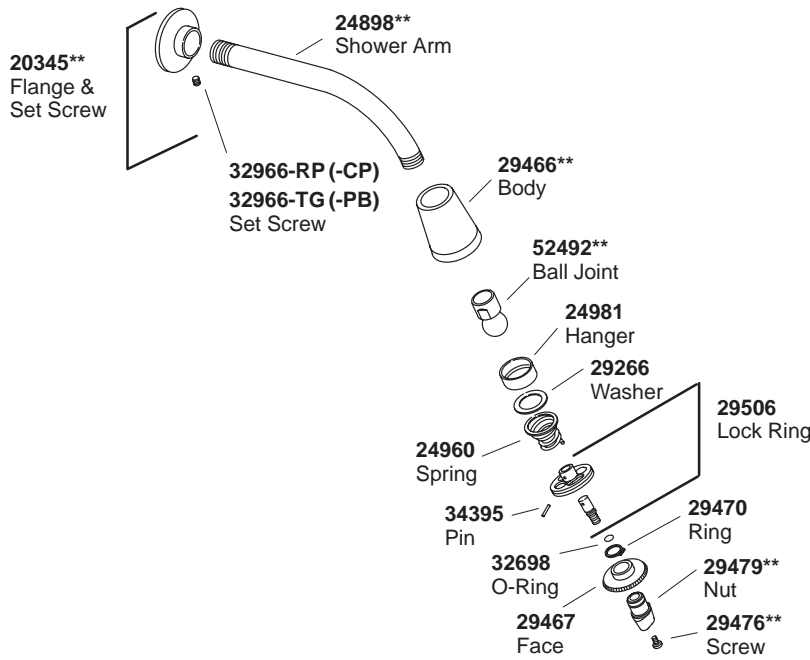

# KOHLER® SERVICE PARTS

## FLAIR II™ RITE-TEMP™ BATH AND SHOWER FAUCETS

K#	Acrylic Handle	Lever Handle
K-6908-7A-**-AA/BA	X	
K-6908-8A-**-AA/BA		X

\*\*Finish/color code must be specified when ordering.

\*\*Finish/color code must be specified when ordering.