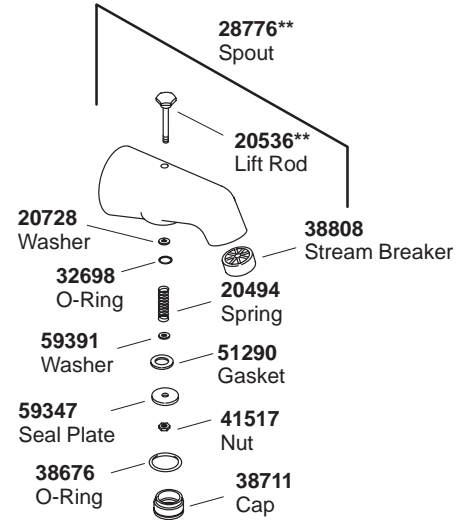

# KOHLER® SERVICE PARTS

## FLAIR II™ RITE-TEMP™ BATH AND SHOWER FAUCETS

K#	Acrylic Handle	Lever Handle
K-6908-7A-**-AA/BA	X	
K-6908-8A-**-AA/BA		X

\*\*Finish/color code must be specified when ordering.

\*\*Finish/color code must be specified when ordering.