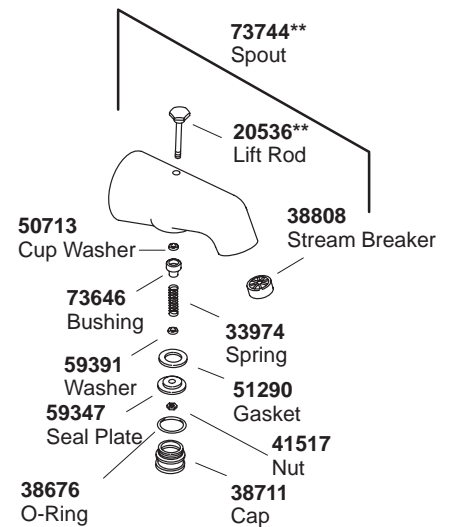

# KOHLER® SERVICE PARTS

## FLAIR II™ RITE-TEMP™ BATH AND SHOWER FAUCETS

K#	Acrylic Handle	Lever Handle
K-6908-7A-**-AA/BA	X	
K-6908-8A-**-AA/BA		X

\*\*Finish/color code must be specified when ordering.

\*\*Finish/color code must be specified when ordering.