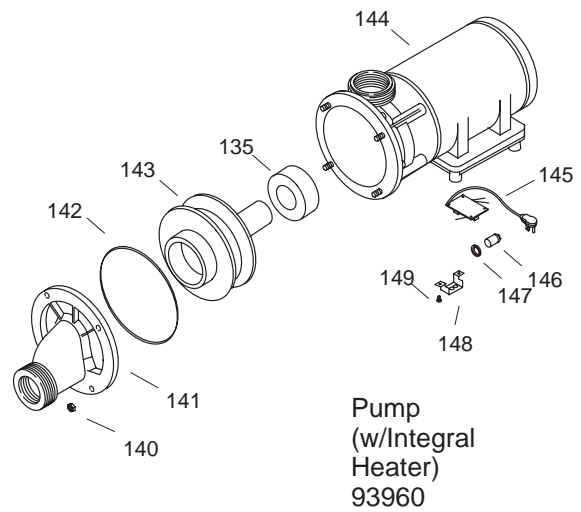

**Finish/color code must be specified when ordering.