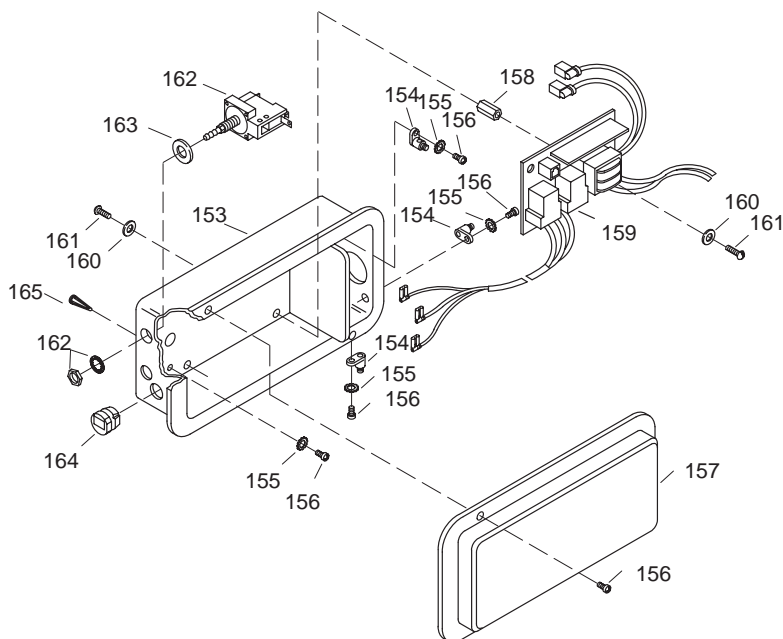

**Finish/color code must be specified when ordering.