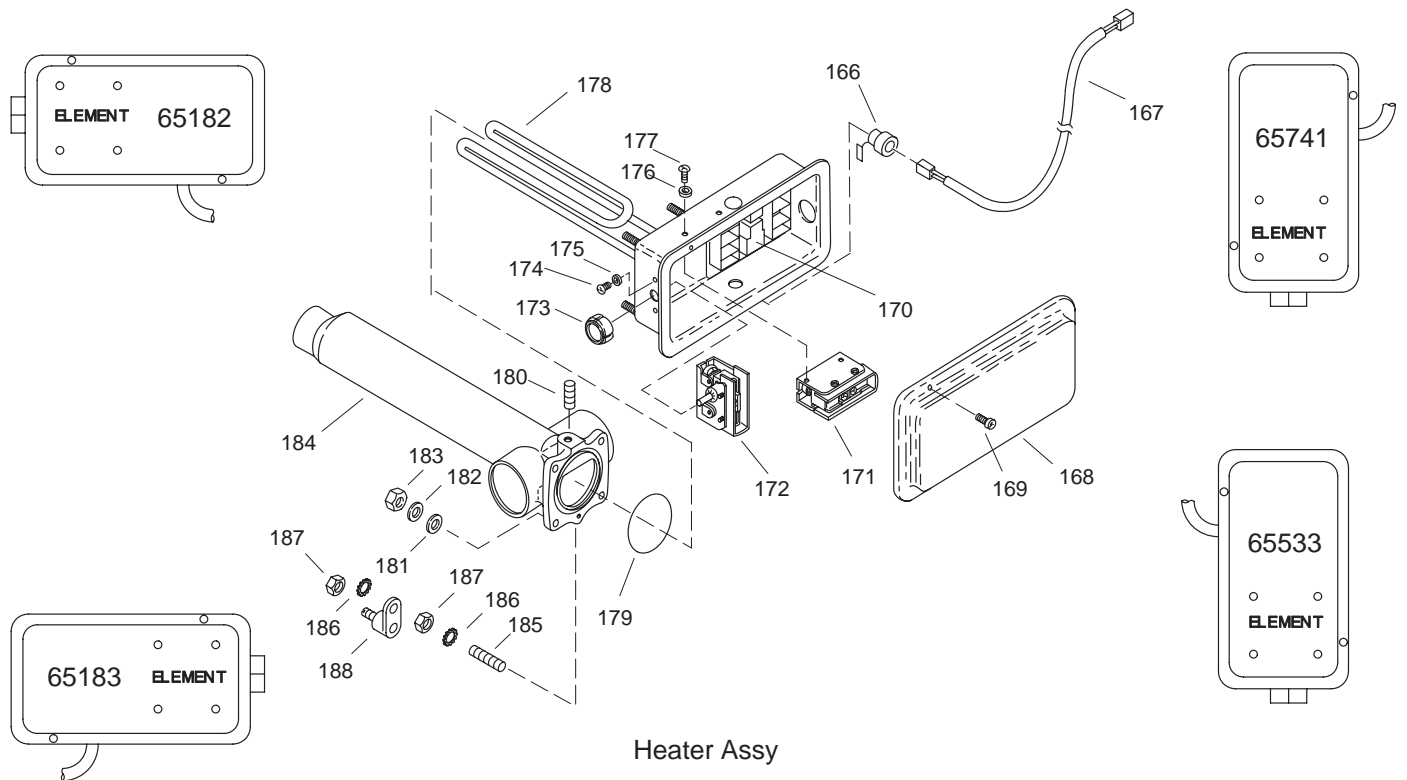

Heater Assy

**Finish/color code must be specified when ordering.