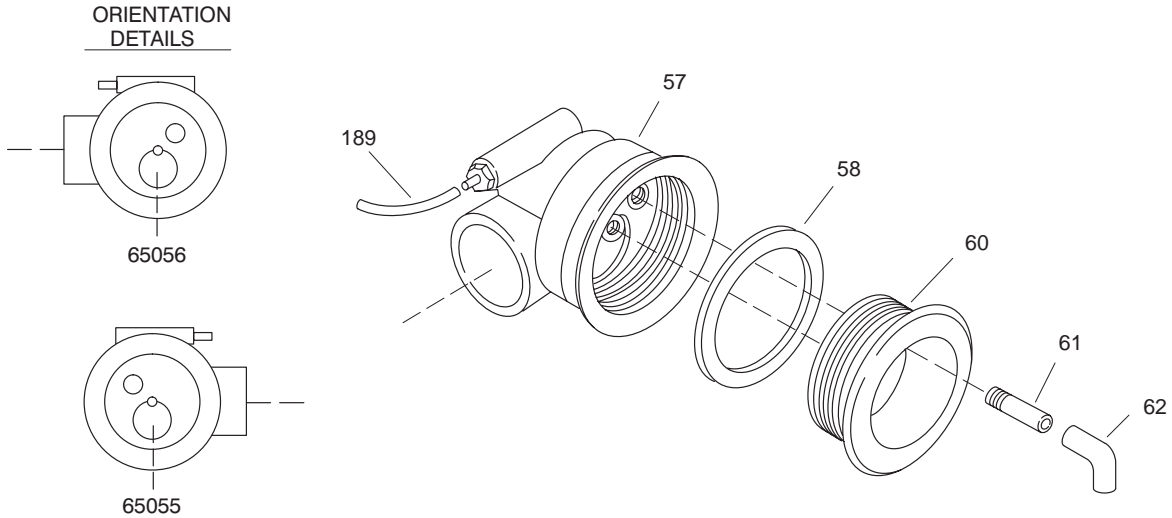

Suction Assy for Pump 60910