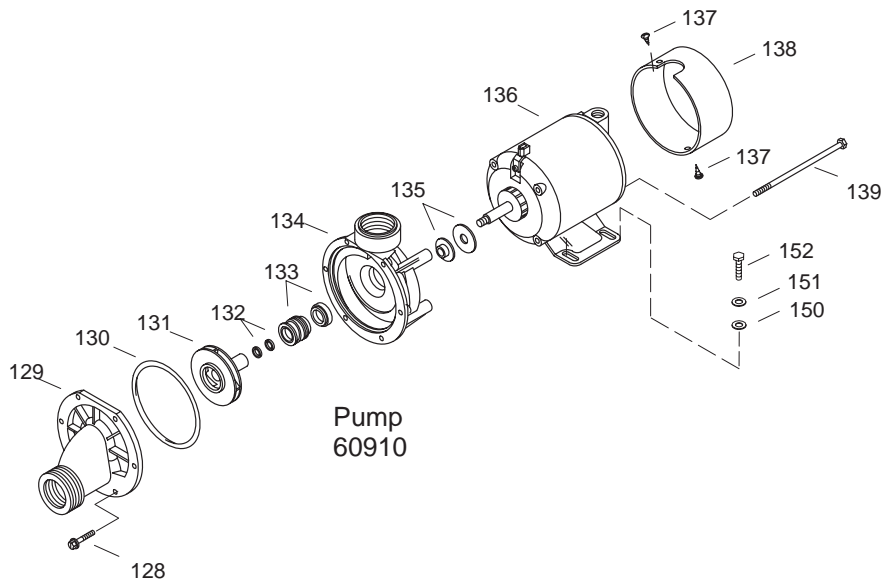

**Finish/color code must be specified when ordering.