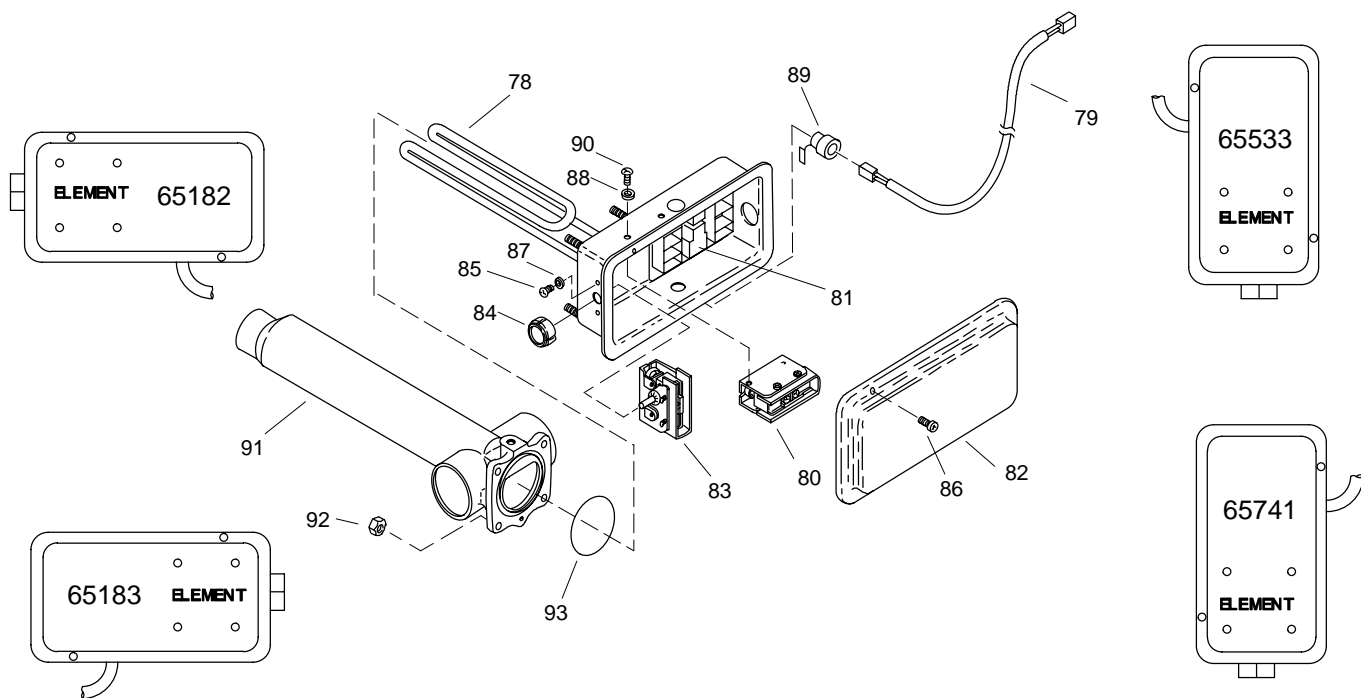

Heater Assy

**Finish/color code must be specified when ordering.