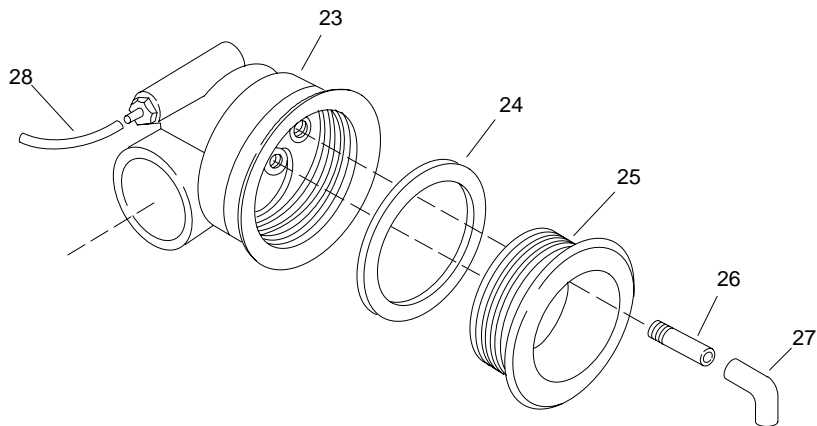

**ORIENTATION
DETAILS**

Suction Assy for Pump 60910