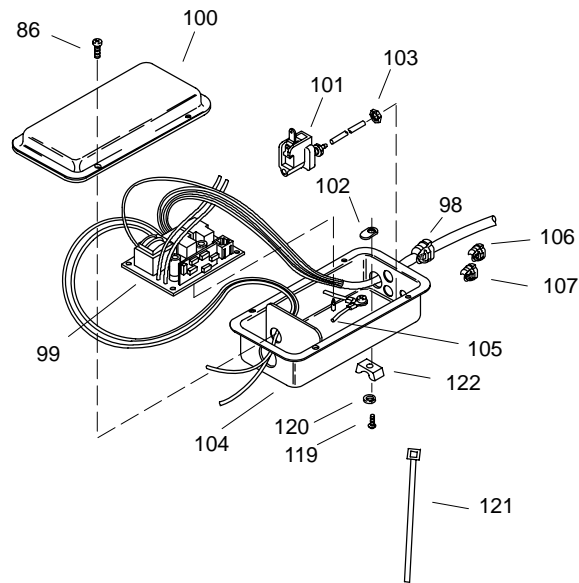

**Finish/color code must be specified when ordering.