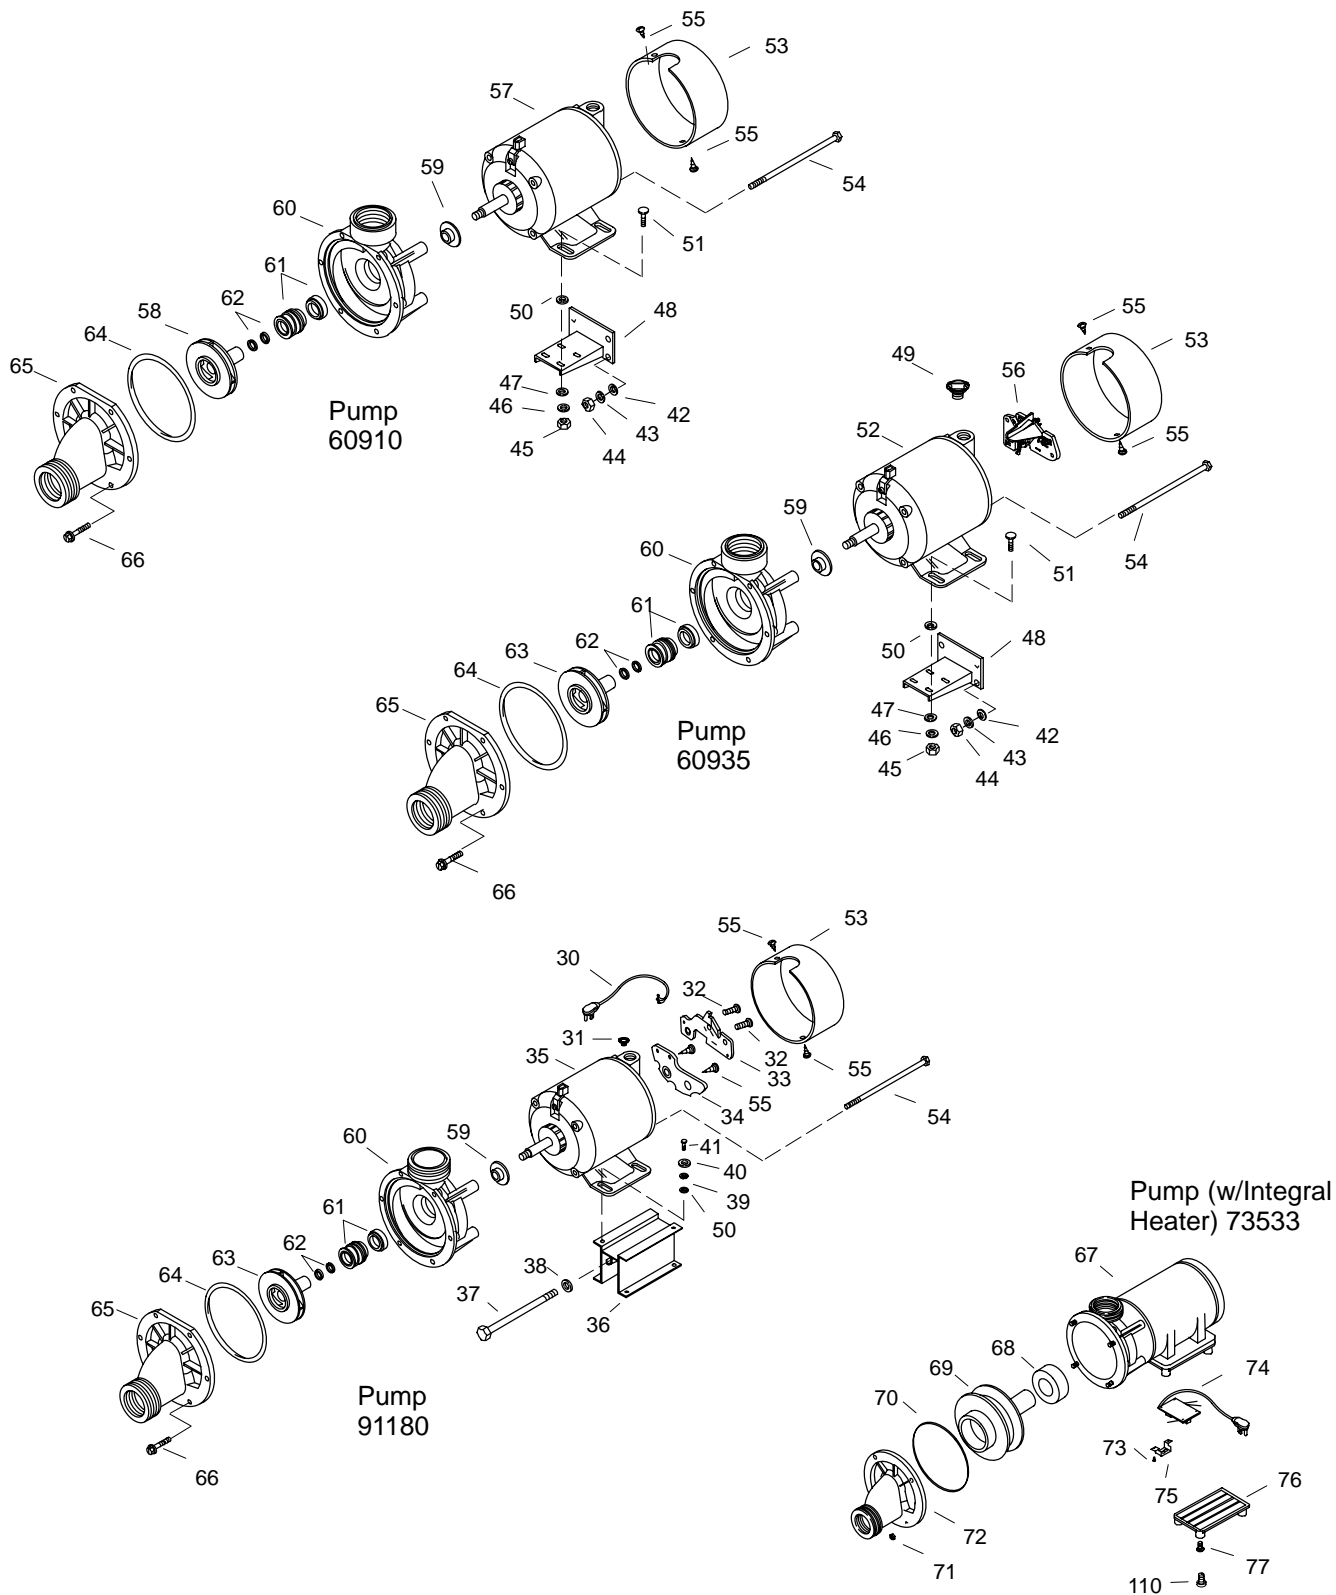

500460
Control Kit

500457
Control Kit

**Finish/color code must be specified when ordering.