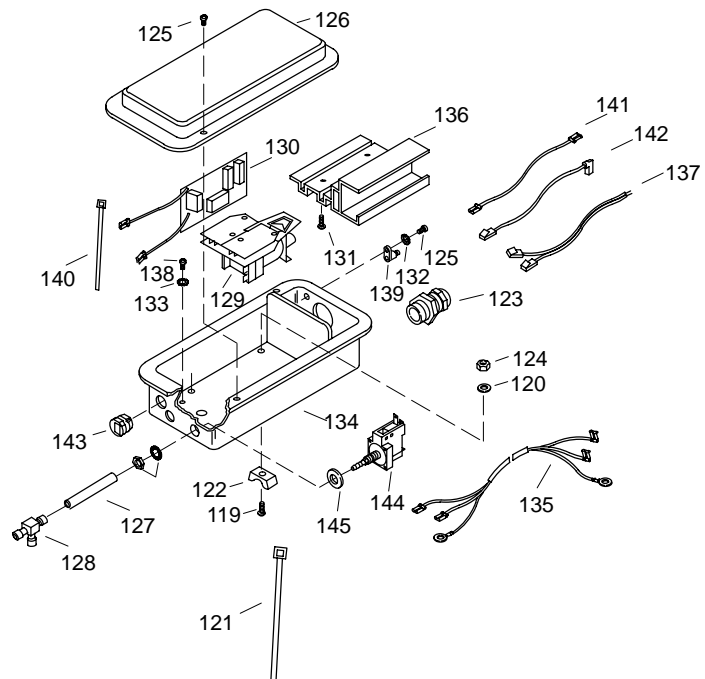

**Finish/color code must be specified when ordering.