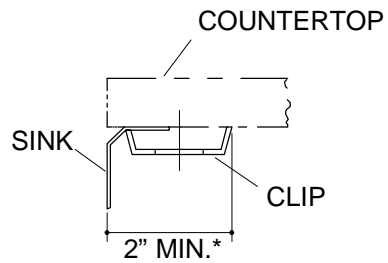

#### FEATURES

- 11-1/2" diameter
- 18 gauge stainless steel
- Undercounter
- Single compartment
- Round bowl
- Includes installation hardware

#### PRODUCT SPECIFICATION:

The round undercounter sink shall be 11-1/2" in diameter. Sink shall be made of 18 gauge stainless steel. Sink shall be single compartment. Sink shall include installation hardware. Sink shall be Kohler Model K-3339-\_\_\_\_\_.

## PRODUCT INFORMATION

Fixture*:		basin area	water depth
Sink		11-1/2" D.	5-1/4"
Outlet	3-5/8" D.		
* Approximate measurements for comparison only.			
Included Components:			
Hardware kit		91915	
Cutout template		111578	

### Roughing-In Notes

(T) Drain typically 10-7/8".

\*Allow clearance around sink rim for clip attachment.

1.25>116