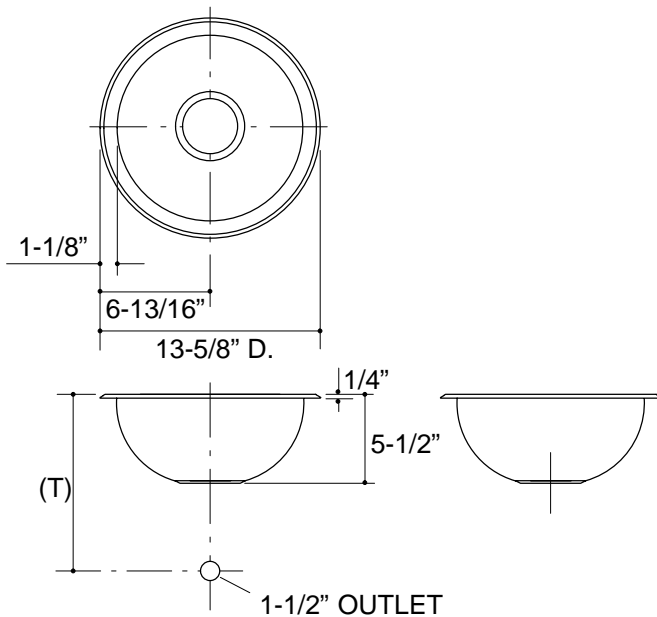

#### FEATURES

- 11-1/2" diameter
- 18 gauge stainless steel
- Undercounter
- Single compartment
- Round bowl
- Includes installation hardware

#### PRODUCT SPECIFICATION:

The round undercounter sink shall be 11-1/2" in diameter. Sink shall be made of 18 gauge stainless steel. Sink shall be single compartment. Sink shall include installation hardware. Sink shall be Kohler Model K-3339-\_\_\_\_\_.

## PRODUCT INFORMATION

Fixture*:		basin area	water depth
Sink		11-1/2" D.	5-1/4"
Outlet	3-5/8" D.		
* Approximate measurements for comparison only.			
Included Components:			
Hardware kit		91915	
Cutout template		111578	

### Roughing-In Notes

(T) Drain typically 10-7/8".

\*Allow clearance around sink rim for clip attachment.

1.25>116