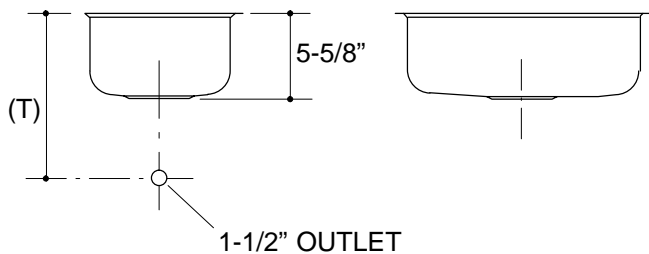

FEATURES

- 9-1/4" x 15-3/8"
- 18 gauge stainless steel
- Undercounter
- Single compartment
- Rounded bowl
- Includes installation hardware

CODES/STANDARDS APPLICABLE

Specified model meets or exceeds the following:

PRODUCT SPECIFICATION:

The undercounter sink shall be 9-1/4" in length, and 15-3/8" in width. Sink shall be made of 18 gauge stainless steel. Sink shall be single compartment with rounded bowl. Sink shall include installation hardware. Sink shall be Kohler Model K-3338-_____.

UNDERTONE™

PRODUCT INFORMATION

Fixture*:		basin area	water depth
Sink		9" x 15"	5-1/2"
Outlet	3-5/8" D.		
* Approximate measurements for comparison only.			
Included Components:			
Hardware kit		91915	
Cutout template		113199	

ROUGHING-IN NOTES
(T) Drain typically 11".
*Allow clearance around sink rim for clip attachment.

1.25>116

PRODUCT DIAGRAM