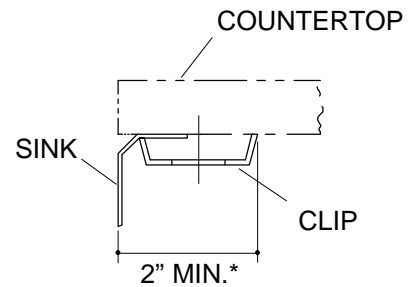

FEATURES

- 9-1/4" x 15-3/8"
- 18 gauge stainless steel
- Undercounter
- Single compartment
- Rounded bowl
- Includes installation hardware

CODES/STANDARDS APPLICABLE

Specified model meets or exceeds the following:

PRODUCT SPECIFICATION:

The undercounter sink shall be 9-1/4" in length, and 15-3/8" in width. Sink shall be made of 18 gauge stainless steel. Sink shall be single compartment with rounded bowl. Sink shall include installation hardware. Sink shall be Kohler Model K-3338-_____.

UNDERTONE™

PRODUCT INFORMATION

Fixture*:		basin area	water depth
Sink		9" x 15"	5-1/2"
Outlet	3-5/8" D.		
* Approximate measurements for comparison only.			
Included Components:			
Hardware kit		91915	
Cutout template		113199	

ROUGHING-IN NOTES
(T) Drain typically 11".
*Allow clearance around sink rim for clip attachment.

1.25>116

PRODUCT DIAGRAM