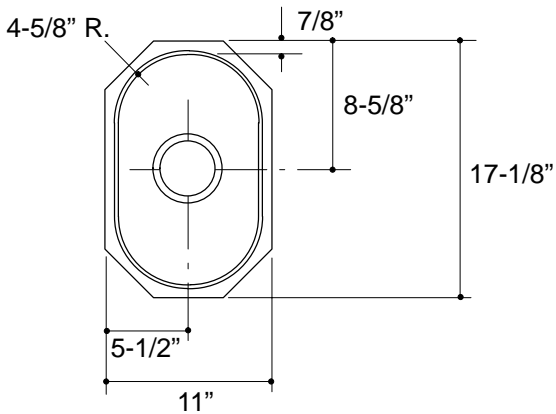

FEATURES

- 9-1/4" x 15-3/8"
- 18 gauge stainless steel
- Undercounter
- Single compartment
- Rounded bowl
- Includes installation hardware

CODES/STANDARDS APPLICABLE

Specified model meets or exceeds the following:

PRODUCT SPECIFICATION:

The undercounter sink shall be 9-1/4" in length, and 15-3/8" in width. Sink shall be made of 18 gauge stainless steel. Sink shall be single compartment with rounded bowl. Sink shall include installation hardware. Sink shall be Kohler Model K-3338-_____.

UNDERTONE™

PRODUCT INFORMATION

Fixture*:		basin area	water depth
Sink		9" x 15"	5-1/2"
Outlet	3-5/8" D.		
* Approximate measurements for comparison only.			
Included Components:			
Hardware kit		91915	
Cutout template		113199	

ROUGHING-IN NOTES
(T) Drain typically 11".
*Allow clearance around sink rim for clip attachment.

1.25>116

PRODUCT DIAGRAM