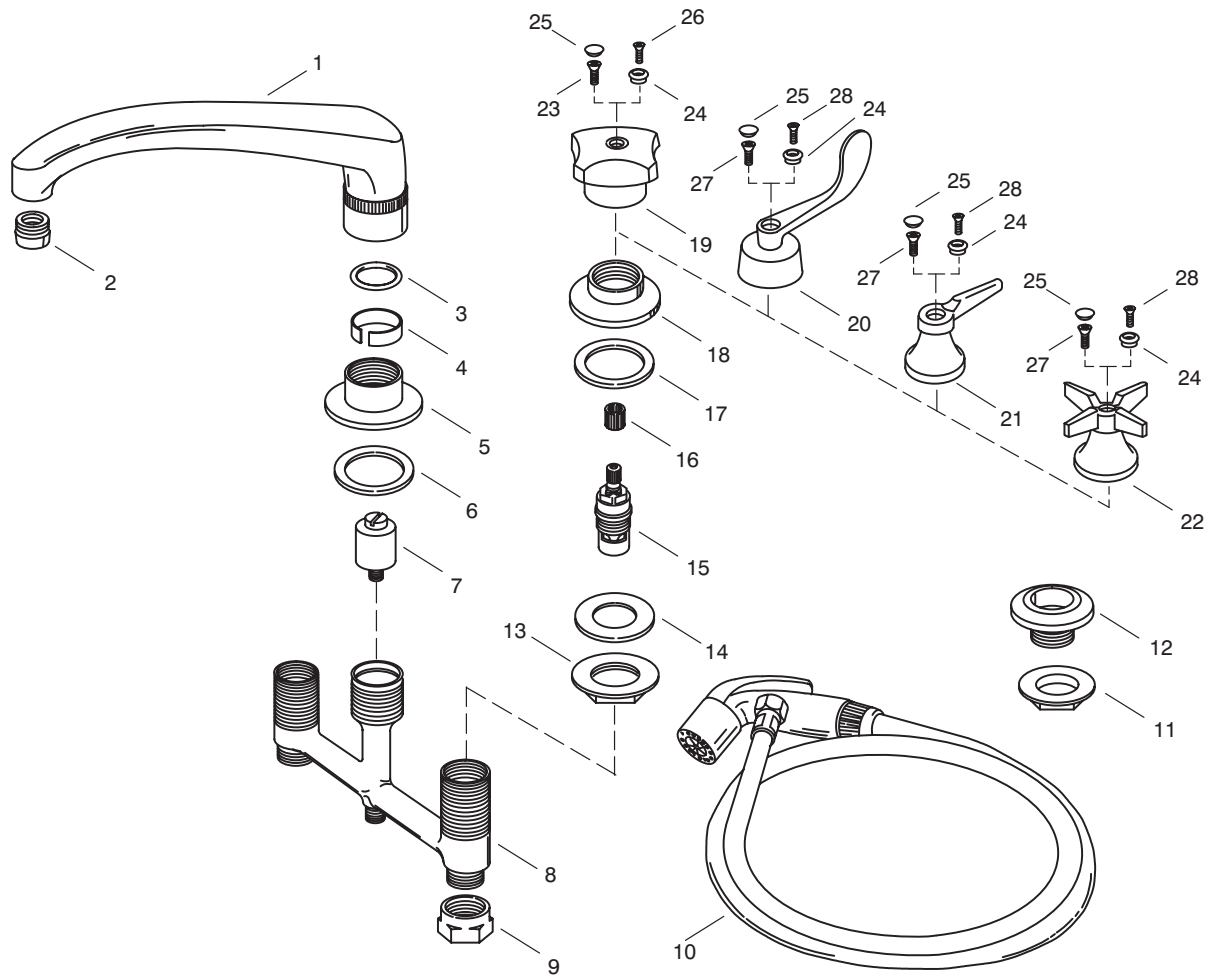

KOHLER[®] SERVICE PARTS

TRITON™ KITCHEN SINK FAUCET WITH SPRAY K-7765-**-**-AA

SERVICE PARTS

ITEM NO.	PART NO.	DESCRIPTION
1	38824	Spout Assembly
2	41056	Aerator
3	41781	Aerator - 1.5 GPM
4	29464	O-Ring, 118
5	41495	Lower Bushing
6	39941	Spout Post Escutcheon
7	39924	Washer, 1 5/16 ID x 1 7/8 OD
8	52393	Diverter Assembly
9	21610	Body Assembly
10	32751	Nut, .5-14 NPSM
11	34564	Spray & Hose Assembly
12	33326	Nut, 1-20 UNEF-2B
13	41045	Guide, Spray
14	50903	Nut, 1.125-16 UNS-2B
15	32060	Washer, 1 1/4 ID
16	30430	Ceramic Valve (Clockwise Close)
17	30431	Ceramic Valve (Counterclockwise Close)
18	59027	Spline Adapter
19	42685	Spline Adapter (for Wristblade)
20	39964	Washer, 1 3/64 ID x 1 1/4 OD
21	21609	Flange

ITEM NO.	PART NO.	DESCRIPTION
19	52645	Deck Kitchen/Bonnet Assembly (Standard Handle)
20	52926	Wristblade Handle Assembly
21	52636	Lever Handle, Small Bonnet Assembly
22	52639	4-Prong Handle & Bonnet Assembly
23	56074	Screw, .164-32 UNC x .31
24	52623-C	Button Cap, Blue
24	52623-H	Button Cap, Red
25	52622	Button Cap
26	58891-S	Screw, 8-32 x .51
27	31490	Screw, .164-32 UNC-2A x .50
28	58892-S	Screw, 8-32 x .67

SERVICE KITS

PART NO.	ITEM NO.	QTY.	DESCRIPTION
38831	5	1 ea.	Escutcheon & Washer Assembly
	6	1 ea.	Spout Post Escutcheon
	7	1 ea.	Washer, 1 5/16 ID x 1 7/8 OD
34329	11	1 ea.	Spray Guide Assembly
	12	1 ea.	Nut, 1-20 UNEF-2B
	13	1 ea.	Guide, Spray
48521	13	2 ea.	Nut & Washer Subassembly
	14	2 ea.	Nut, 1.125-16 UNS-2B
	15	2 ea.	Washer, 1 1/4 ID