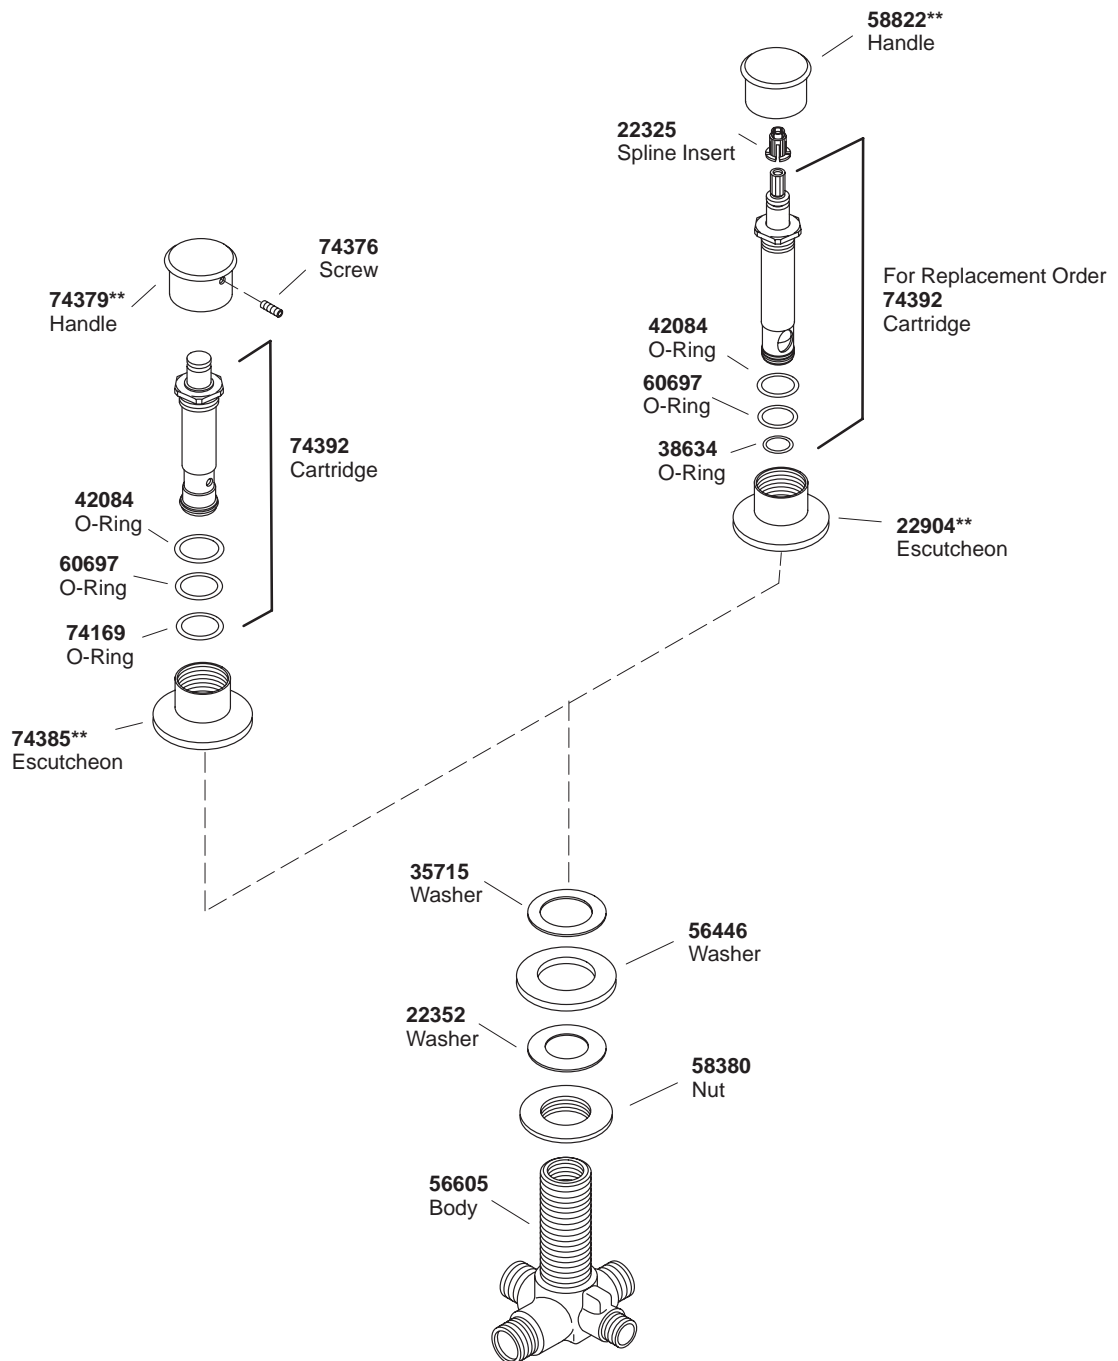

KOHLER® SERVICE PARTS

TWO-WAY DIVERTER VALVE

K#	Diverter Valve
9530-**-AA/BA	X

**Finish/color code must be specified when ordering.