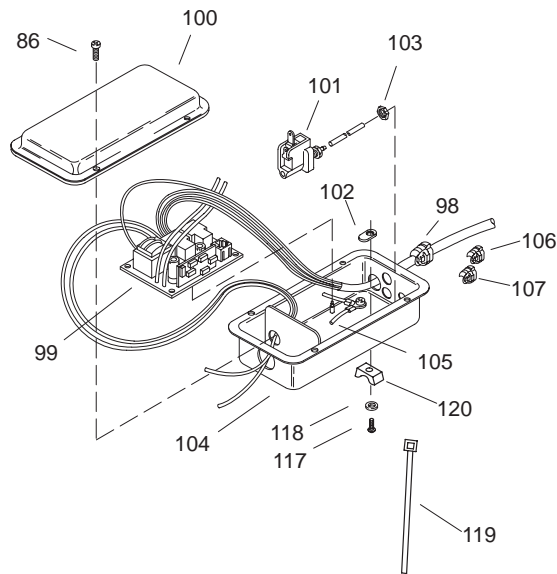

**Finish/color code must be specified when ordering.