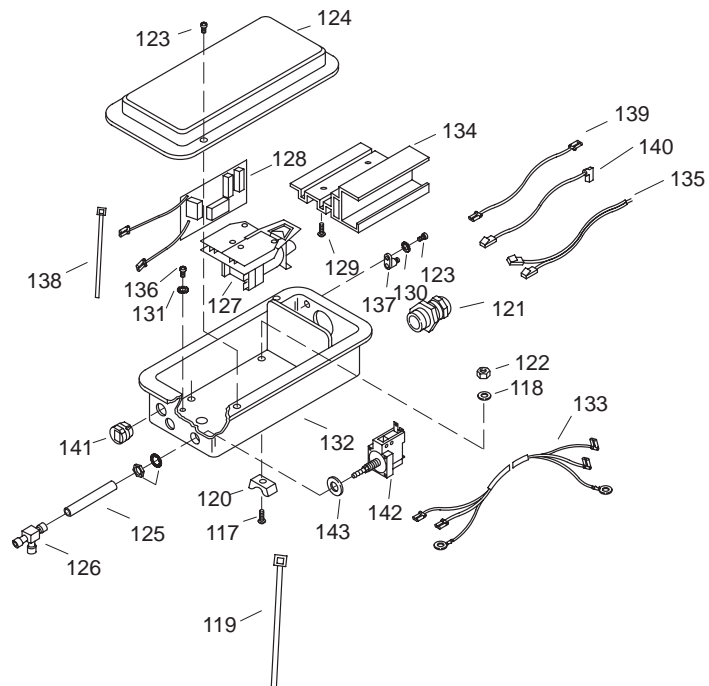

**Finish/color code must be specified when ordering.