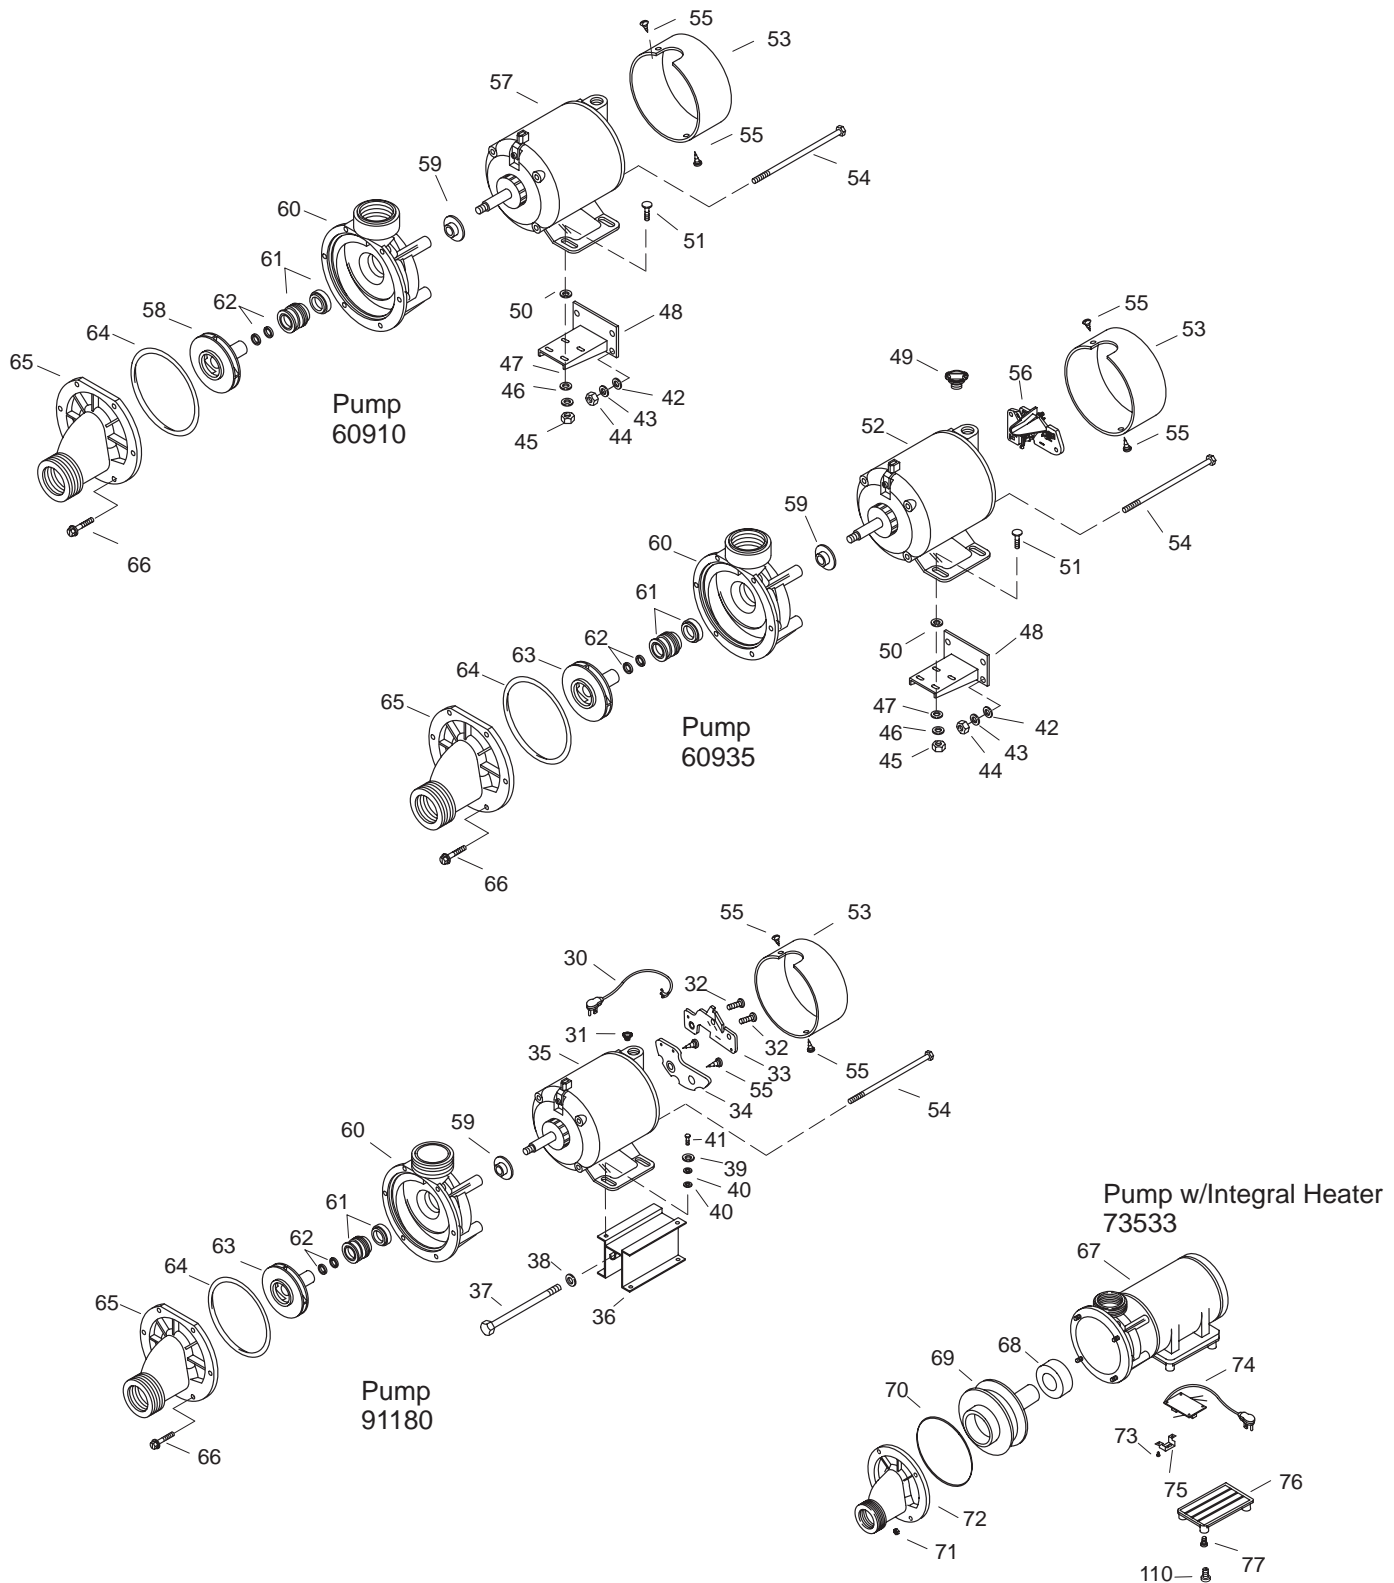

500460
Control Assy

500457
Control Kit

**Finish/color code must be specified when ordering.