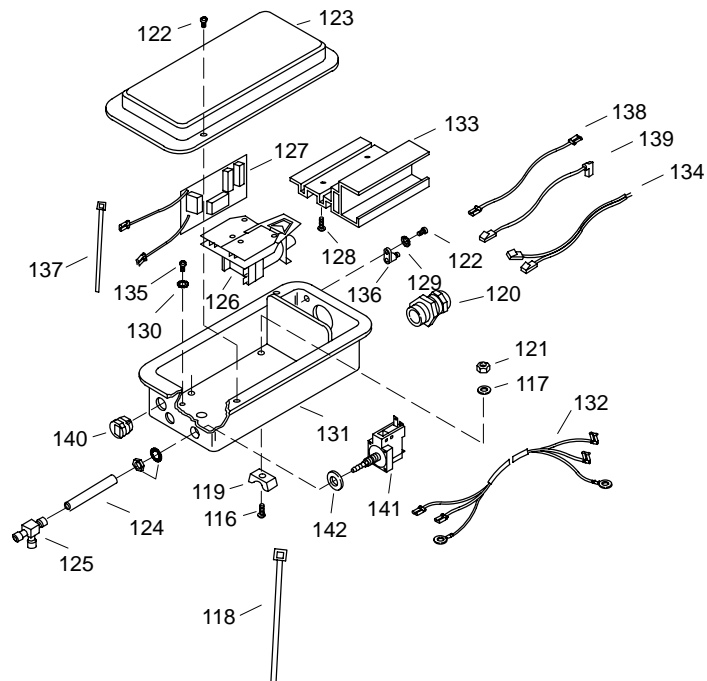

**Finish/color code must be specified when ordering.