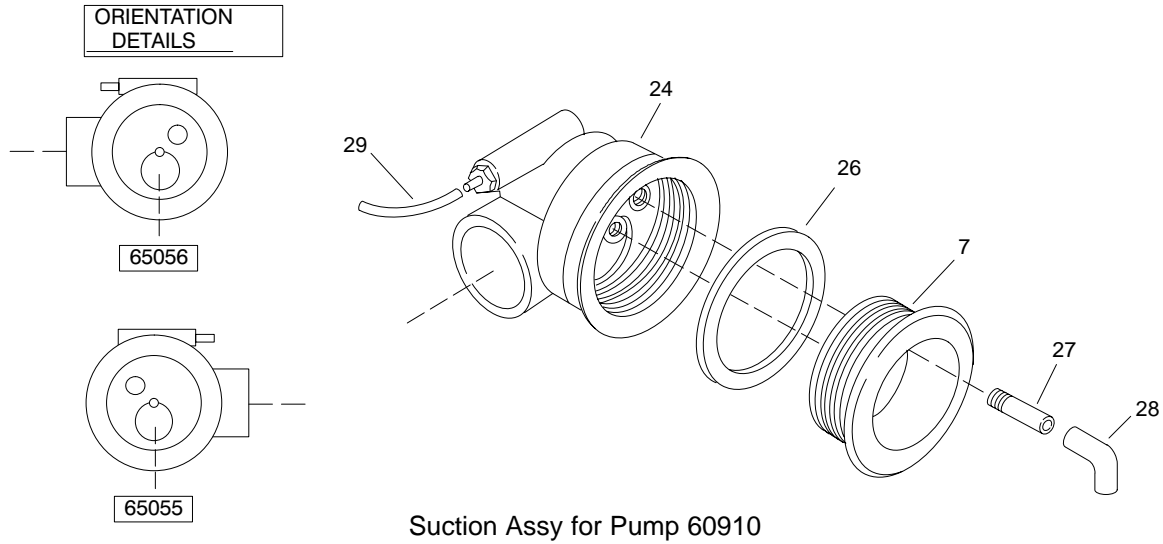

500460
Control Assy

500457
Control Assy

**Finish/color code must be specified when ordering.

SERVICE PARTS

ITEM	PART NO.	DESCRIPTION
1	61972	Tube
2	65157	Finger Nut
3	65156**	Flange (AB Model)
	73513	Flange (BB Model)
4	90105**	Air Transmitter (V-AB Model)
5	67429	Jet Flange
6	65206**	Trim Ring (Metals)
	65205**	Trim Ring (Colors)
7	65036	Flange
8	65355	Spacer
9	67999**	Cover, Plastic
	60561**	Cover, Metal
10	67594	O-Ring
11	65054**	Screw
12	65226**	Plug
13	91016**	Check Valve (V-AA/AB Model)
	91017	Check Valve (H-AA/AB Model)
14		Available in Service Kit Only
15	67665	Plug
16	67889	Housing
17	94821	O-Ring
18	60848	Connector (V-AA/AB Model)
	60845	Connector (H-AA/AB Model)
	93709	Connector (BB Model)
19	60979	Slip Nut (AA/AB Model)
	60979-A	Slip Nut (BB Model)
20	60797	Tee
21		Available in Service Kit Only
22		Available in Service Kit Only
23	66265	Coupling (AA/AB Model)
	61249	Coupling (BB Model)
24	66763	Elbow (V-AA/AB Model)
	65056	Elbow (H-AA/AB Model)
	93685	Elbow (BB Model)
25	65885	Gasket
26	65886	Flange
27	65069	Tube
28	65122	Elbow
29	61072	Tube
30	93000	Cord Assy
31	93003	Strain Relief
32	63263	Screw
33	91176	Timer Board
34	91541	Switch Assy
35	91178	Motor
36	90987	Bracket
37	91150	Bolt
38	67111	Washer
39	67095	Washer
40	60125	Washer
41	64163	Screw
42	67111	Washer
43	60043	Washer
44	60044	Nut
45	67124	Nut
46	67123	Washer
47	67095	Washer
48	60887	Bracket
49	68577	Cord Grip
50	65791	Washer
51	67109	Bolt
52	60997	Motor
53	74823	End Cap
54	74824	Bolt
55	62726	Screw
56	500245	Switch Kit
57	60911	Motor
58	60994	Impeller
59	60972	Slinger
60	60927	Volute Assy
61	60985	Shaft Seal
62	60912	Shim Kit
63	60993	Impeller
64	60981	O-Ring

SERVICE PARTS

ITEM	PART NO.	DESCRIPTION
65	60926	Cover
66	60982	Screw
67	73534	Motor
68	60985	Shaft Seal
69	73555	Impeller
70	73558	O-Ring
71	73559	Nut
72	73552	Cover
73	21998	Screw
74	73561	Circuit Board
75	74705	Barrier
76	73569	Base
77	94812	Screw
78	65194	Heater Flange
79	68686	Cord
80	68705	Switch
81	65198	Circuit Board
82	60340	Cover
83	60540	Thermostat
84	65186	Knob
85	69079	Screw
86	60320	Screw
87	64463	Washer
88	64468	Washer
89	67264	Strain Relief Bushing
90	63563	Screw
91	65196	Heater Tube
92	90153	Nut
93	65197	O-Ring
94	65331	Band Seal
95	60561	Reducer
96	60979	Slip Nut
97	60848	Connector
98	69589	Bushing
99	66537	Circuit Board
100	60340	Cover
101	91239	Air Switch
102	67065	Lug
103	91355	Washer
104	65160	Enclosure
105	65193	Support
106	68693	Cord Grip
107	67264	Cord Grip
108	30774	Switch(H-AA/AB Model)
109	500405	Decal (With Heat)
110	73515-B	Isolation Mount
111	73584	Switch, 1 Button (H-BB Model)
112	73521	Switch Wire
113	93766**	Switch, Cover
114	73518	Plug (BB Model)
115	60714	Elbow (V-AA/AB Model)
	61213	Elbow (H-BB Model)
116	62959	Screw
117	64212	Washer
118	65328	Strap
119	65329	Screw
120	68577	Cord Grip
121	90153	Locknut
122	60320	Screw
123	60340	Box Cover
124	60649	Tube
125	60654	Breather Tee
126	60755	Impulse Relay
127	60757	P.C.B. Assy
128	60759	Screw
129	61776	Washer
130	64214	Washer
131	65160	Enclosure Assy
132	65468	Pump Cord Assy
133	65836	Extrusion
134	65845	Wire Lead Assy

**Finish/color code must be specified when ordering.