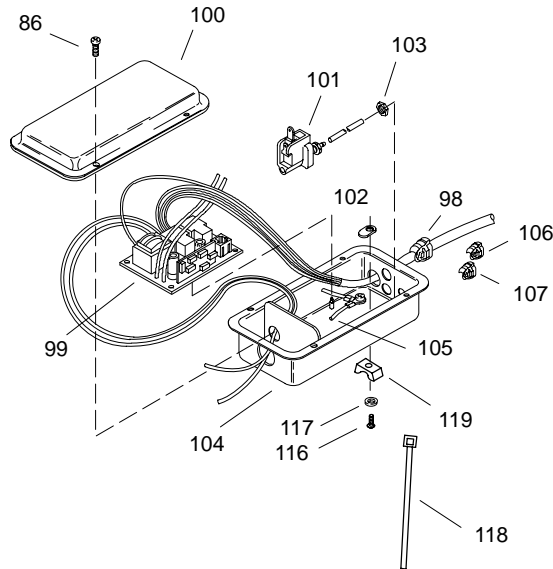

**Finish/color code must be specified when ordering.