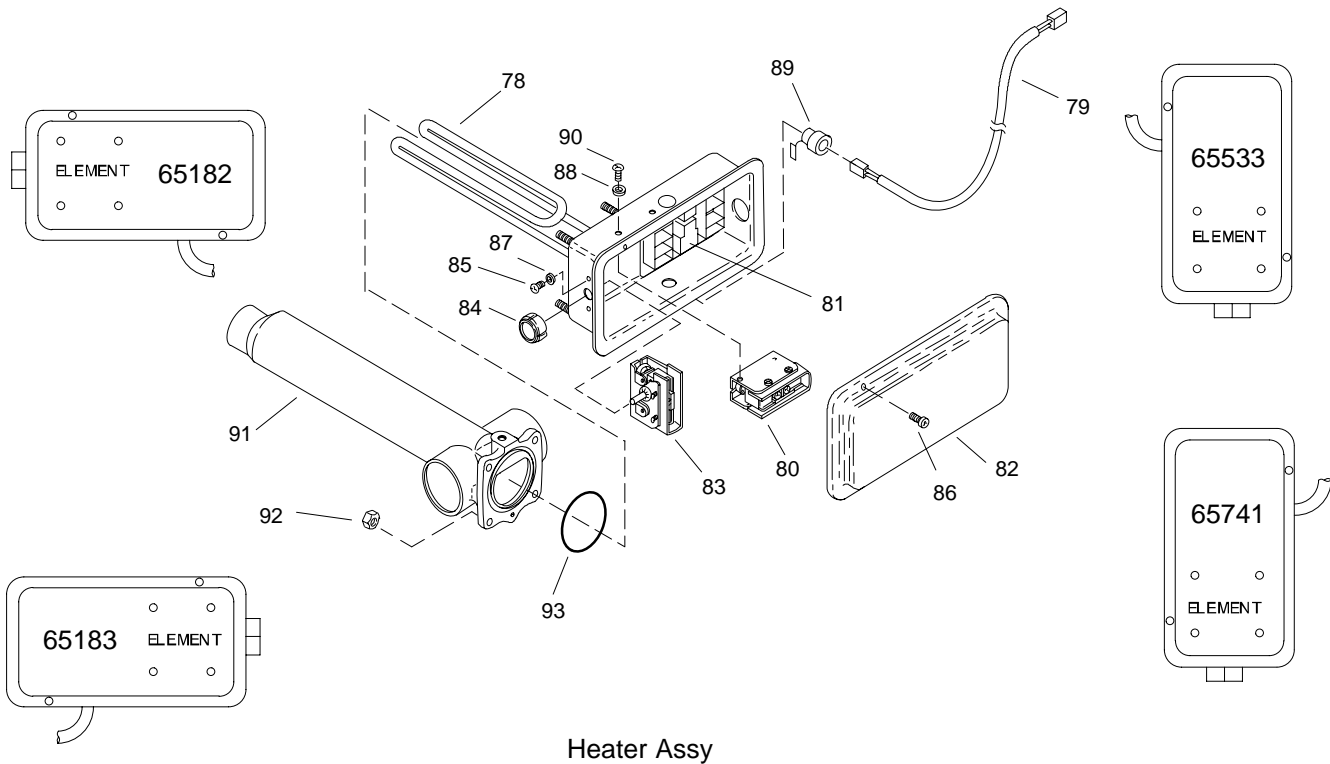

**Finish/color code must be specified when ordering.

SERVICE PARTS

ITEM	PART NO.	DESCRIPTION
1	61972	Tube
2	65157	Finger Nut
3	65156**	Flange (AB Model)
	73513	Flange (BB Model)
4	90105**	Air Transmitter (V-AB Model)
5	67429	Jet Flange
6	65206**	Trim Ring (Metals)
	65205**	Trim Ring (Colors)
7	65036	Flange
8	65355	Spacer
9	67999**	Cover, Plastic
	60561**	Cover, Metal
10	67594	O-Ring
11	65054**	Screw
12	65226**	Plug
13	91016**	Check Valve (V-AA/AB Model)
	91017	Check Valve (H-AA/AB Model)
14		Available in Service Kit Only
15	67665	Plug
16	67889	Housing
17	94821	O-Ring
18	60848	Connector (V-AA/AB Model)
	60845	Connector (H-AA/AB Model)
	93709	Connector (BB Model)
19	60979	Slip Nut (AA/AB Model)
	60979-A	Slip Nut (BB Model)
20	60797	Tee
21		Available in Service Kit Only
22		Available in Service Kit Only
23	66265	Coupling (AA/AB Model)
	61249	Coupling (BB Model)
24	66763	Elbow (V-AA/AB Model)
	65056	Elbow (H-AA/AB Model)
	93685	Elbow (BB Model)
25	65885	Gasket
26	65886	Flange
27	65069	Tube
28	65122	Elbow
29	61072	Tube
30	93000	Cord Assy
31	93003	Strain Relief
32	63263	Screw
33	91176	Timer Board
34	91541	Switch Assy
35	91178	Motor
36	90987	Bracket
37	91150	Bolt
38	67111	Washer
39	67095	Washer
40	60125	Washer
41	64163	Screw
42	67111	Washer
43	60043	Washer
44	60044	Nut
45	67124	Nut
46	67123	Washer
47	67095	Washer
48	60887	Bracket
49	68577	Cord Grip
50	65791	Washer
51	67109	Bolt
52	60997	Motor
53	74823	End Cap
54	74824	Bolt
55	62726	Screw
56	500245	Switch Kit
57	60911	Motor
58	60994	Impeller
59	60972	Slinger
60	60927	Volute Assy
61	60985	Shaft Seal
62	60912	Shim Kit
63	60993	Impeller
64	60981	O-Ring

SERVICE PARTS

ITEM	PART NO.	DESCRIPTION
65	60926	Cover
66	60982	Screw
67	73534	Motor
68	60985	Shaft Seal
69	73555	Impeller
70	73558	O-Ring
71	73559	Nut
72	73552	Cover
73	21998	Screw
74	73561	Circuit Board
75	74705	Barrier
76	73569	Base
77	94812	Screw
78	65194	Heater Flange
79	68686	Cord
80	68705	Switch
81	65198	Circuit Board
82	60340	Cover
83	60540	Thermostat
84	65186	Knob
85	69079	Screw
86	60320	Screw
87	64463	Washer
88	64468	Washer
89	67264	Strain Relief Bushing
90	63563	Screw
91	65196	Heater Tube
92	90153	Nut
93	65197	O-Ring
94	65331	Band Seal
95	60561	Reducer
96	60979	Slip Nut
97	60848	Connector
98	69589	Bushing
99	66537	Circuit Board
100	60340	Cover
101	91239	Air Switch
102	67065	Lug
103	91355	Washer
104	65160	Enclosure
105	65193	Support
106	68693	Cord Grip
107	67264	Cord Grip
108	30774	Switch(H-AA/AB Model)
109	500405	Decal (With Heat)
110	73515-B	Isolation Mount
111	73584	Switch, 1 Button (H-BB Model)
112	73521	Switch Wire
113	93766**	Switch, Cover
114	73518	Plug (BB Model)
115	60714	Elbow (V-AA/AB Model)
	61213	Elbow (H-BB Model)
116	62959	Screw
117	64212	Washer
118	65328	Strap
119	65329	Screw
120	68577	Cord Grip
121	90153	Locknut
122	60320	Screw
123	60340	Box Cover
124	60649	Tube
125	60654	Breather Tee
126	60755	Impulse Relay
127	60757	P.C.B. Assy
128	60759	Screw
129	61776	Washer
130	64214	Washer
131	65160	Enclosure Assy
132	65468	Pump Cord Assy
133	65836	Extrusion
134	65845	Wire Lead Assy

**Finish/color code must be specified when ordering.