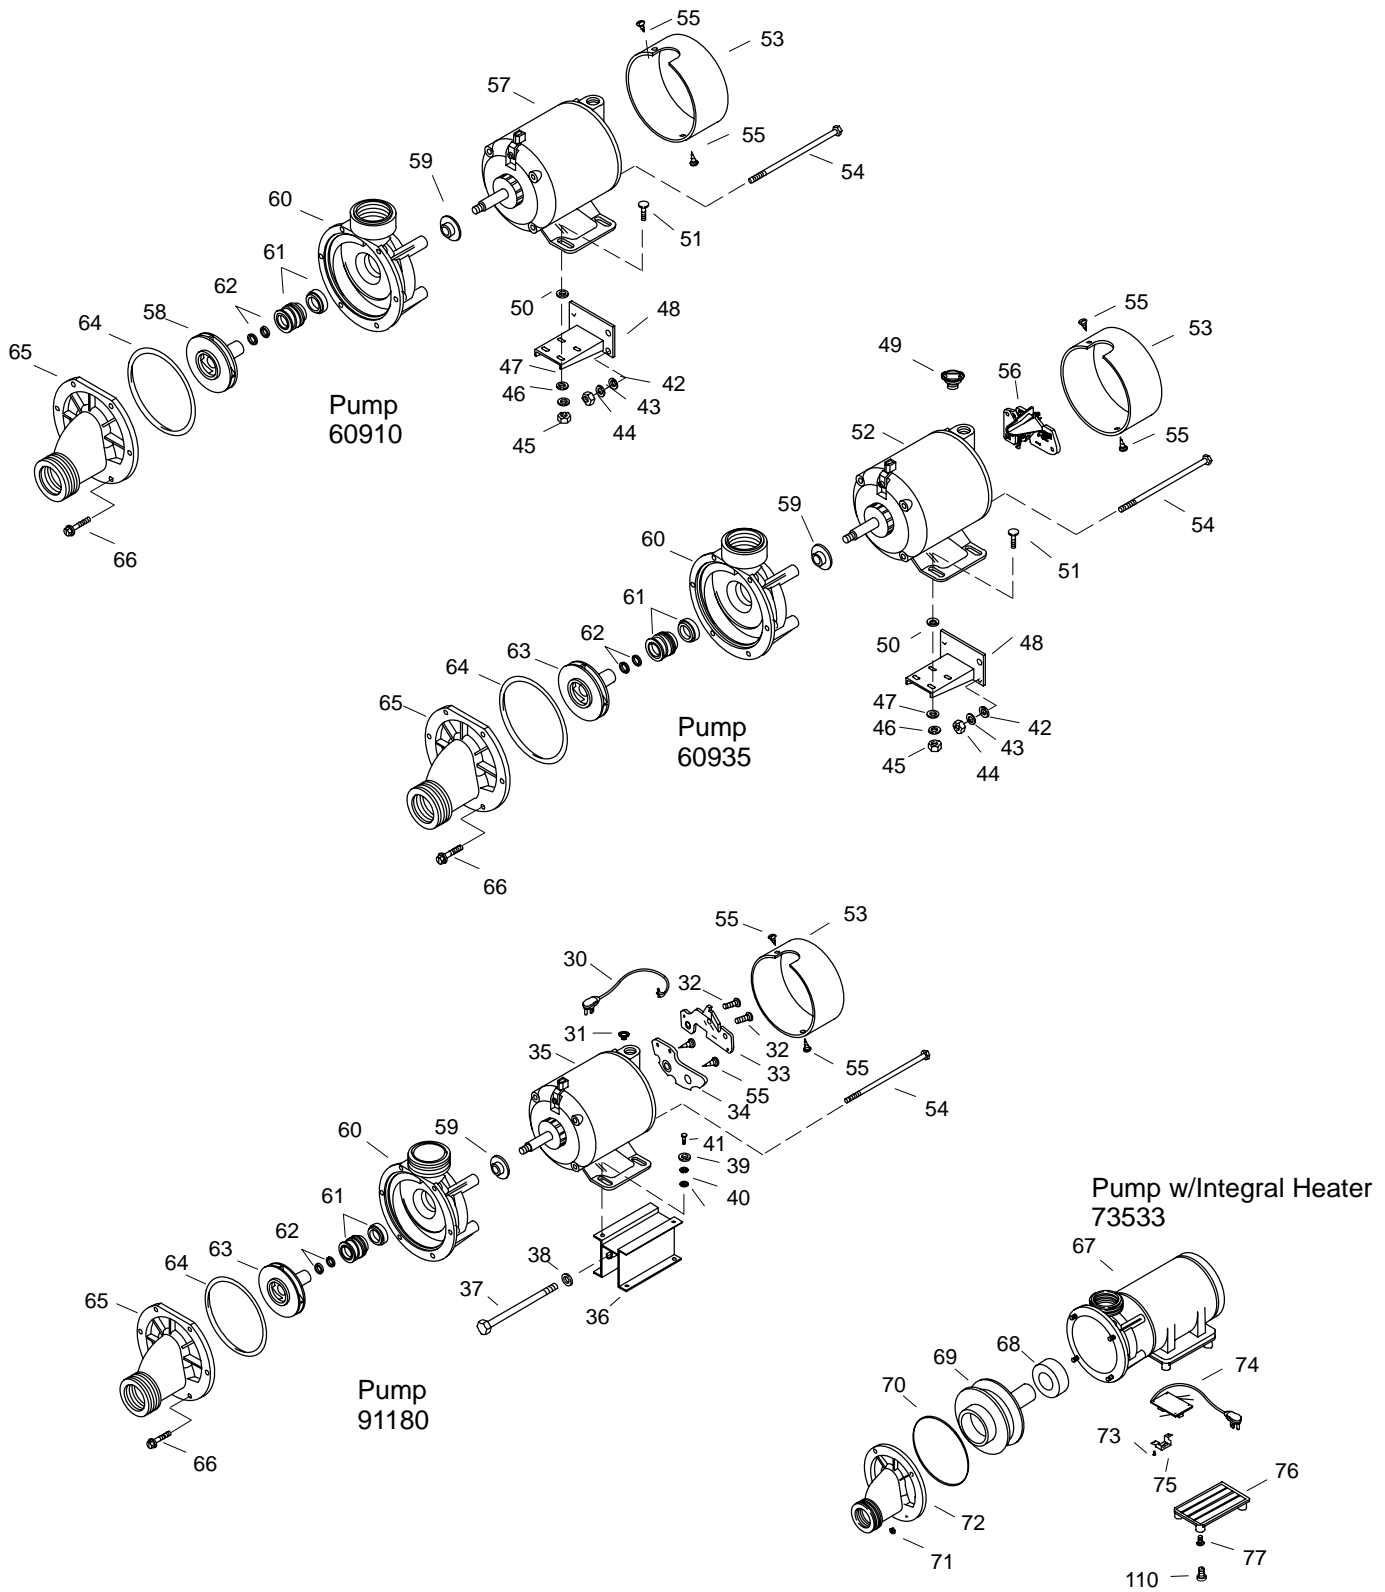

500460
Control Assy

500457
Control Assy

**Finish/color code must be specified when ordering.