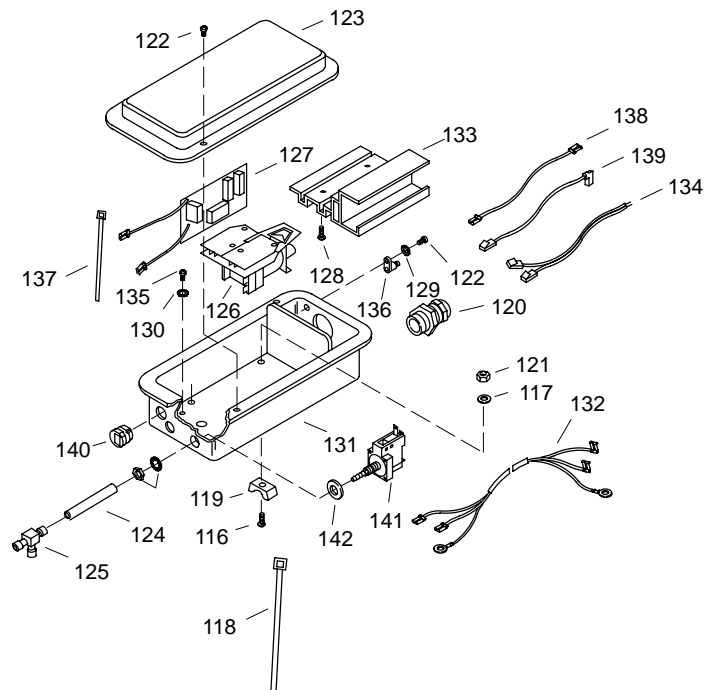

**Finish/color code must be specified when ordering.