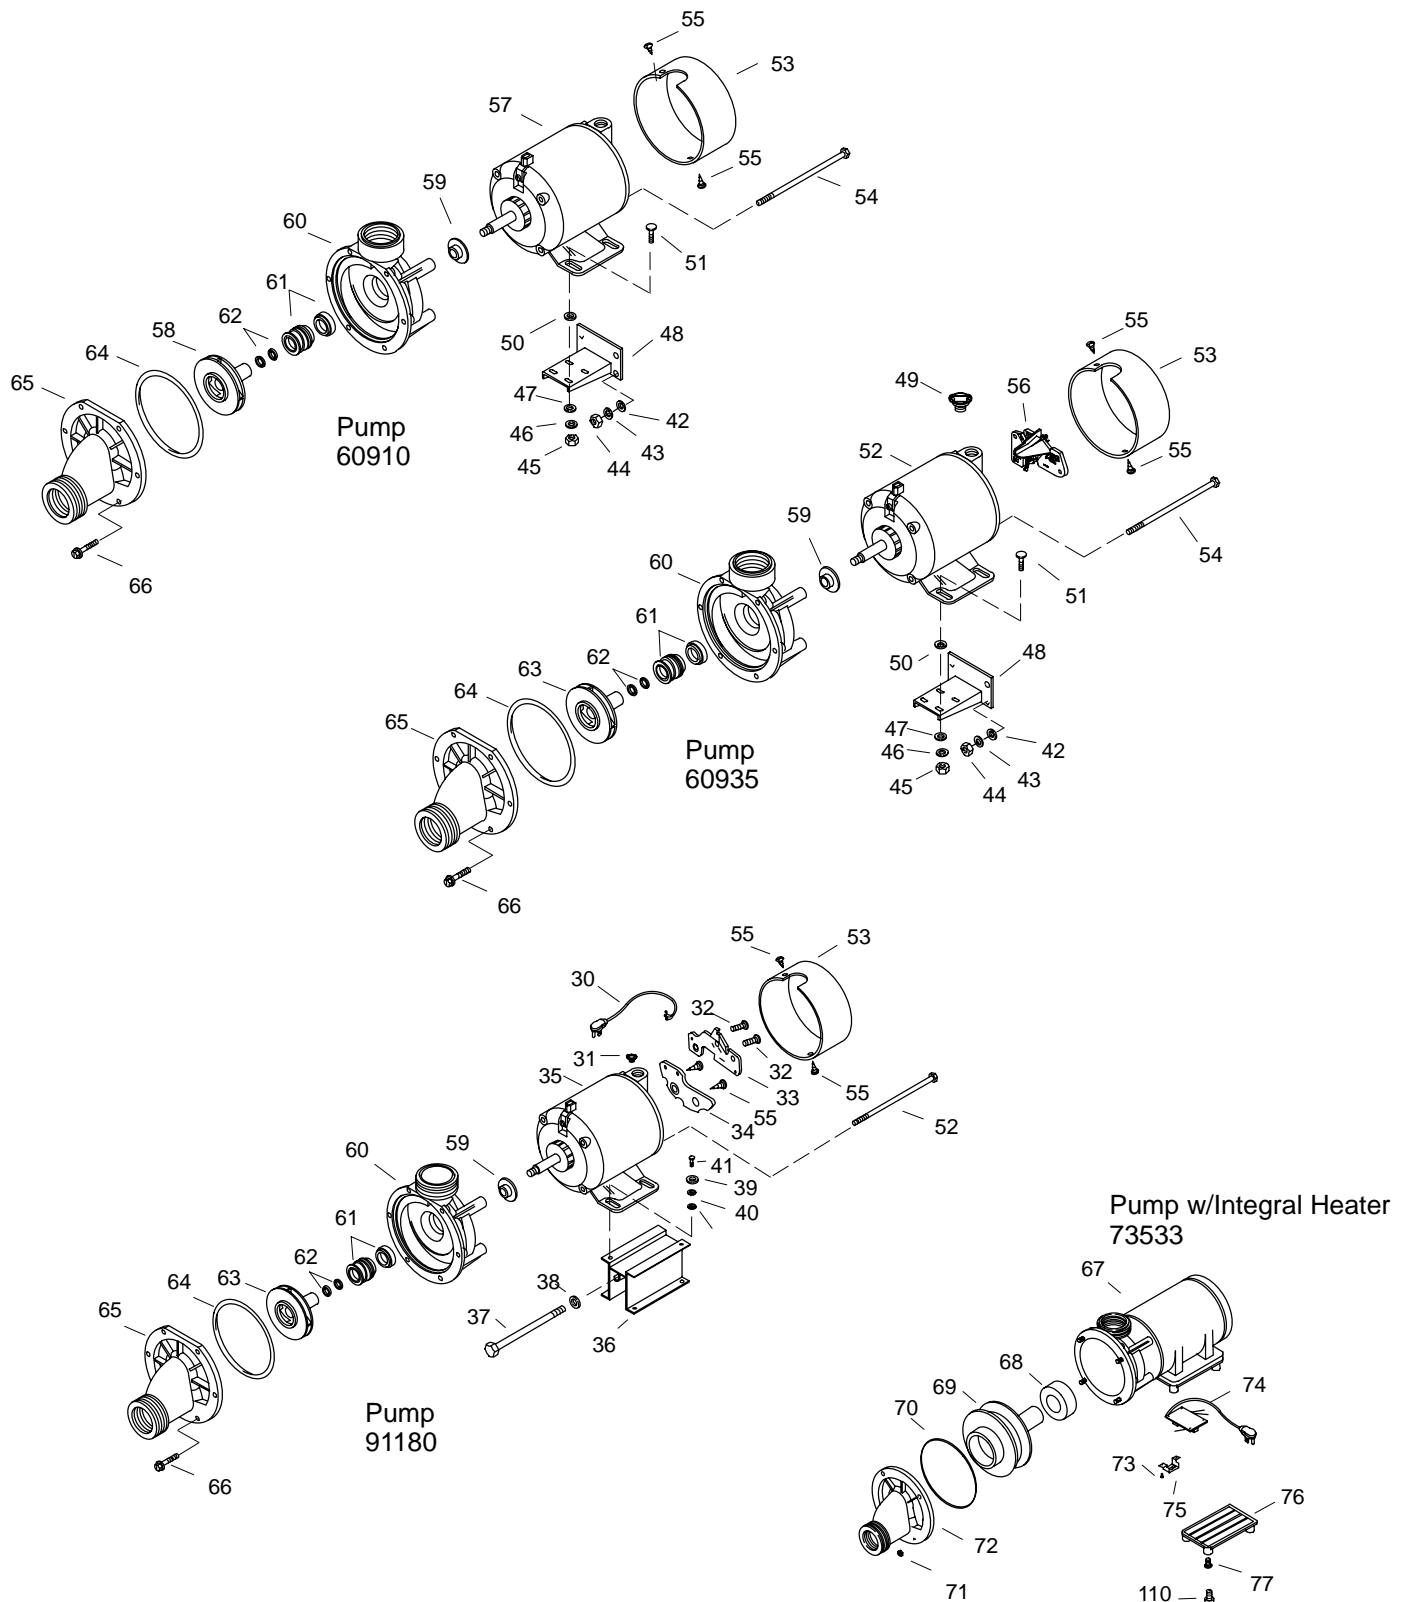

500460
Control Assy

500457
Control Kit

**Finish/color code must be specified when ordering.