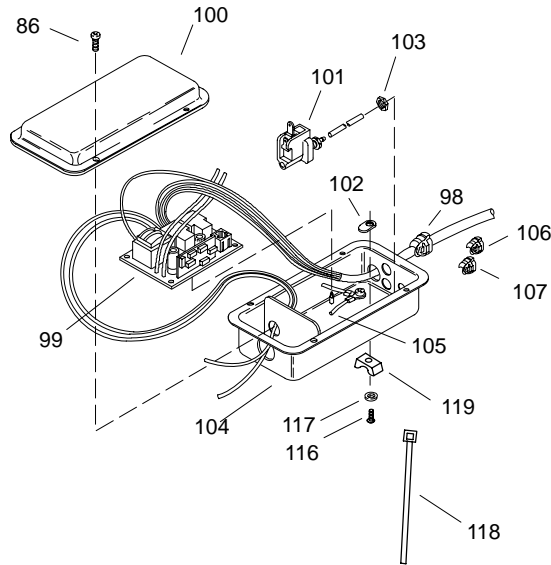

**Finish/color code must be specified when ordering.