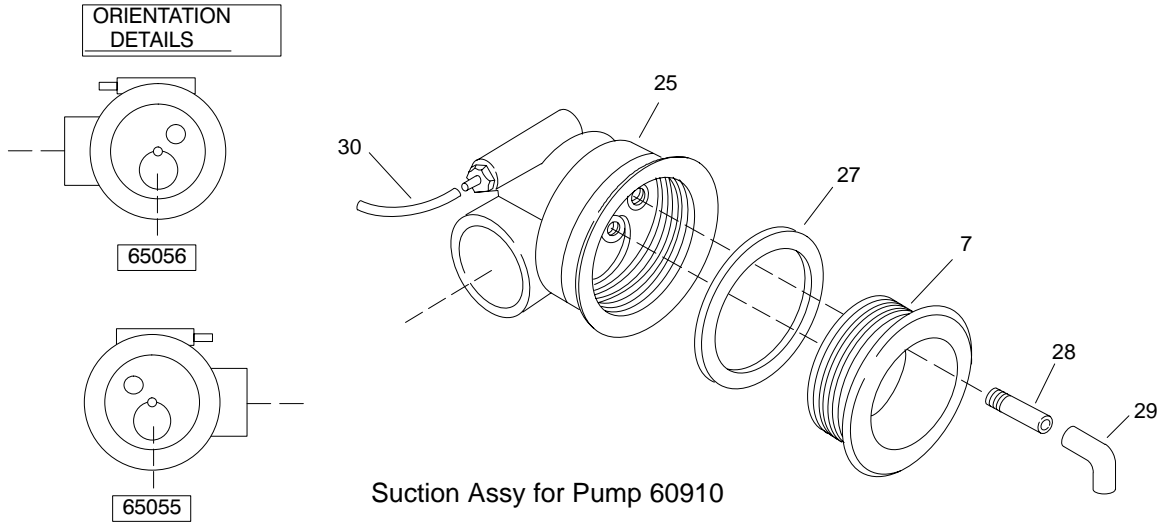

**Finish/color code must be specified when ordering.

SERVICE PARTS

ITEM	PART NO.	DESCRIPTION
1	61972	Tube
2	65157	Finger Nut
3	65156**	Flange (AA/AB/AC Model)
	73513	Flange (BC Model)
4	90105**	Air Transmitter (V-AA/AB/AC Model)
5	67429	Jet Flange
6	65044**	Trim Ring (Colors)
	65042**	Trim Ring (Metals)
7	65036	Flange
8	65355	Spacer
9	67999**	Cover, Plastic
	60561**	Cover, Metal
10	67594	O-Ring
11	65054**	Screw
12	65226**	Plug
13	91016**	Check Valve (V-AA/AB/AC Model)
	91017	Check Valve (H-AA/AB/BC Model)
14		Available in Service Kit Only
15		Available in Service Kit Only
16	67665	Plug
17	67889	Housing
18	94821	O-Ring
19	60848	Connector (AA/AB Model)
	60845	Connector (H-AA/AB/AC Model)
	93709	Connector (H-BC Model)
20	60979	Slip Nut (AA/AB/AC Model)
	60979-A	Slip Nut (BC Model)
21	60797	Tee
22		Available in Service Kit Only
23		Available in Service Kit Only
24	66265	Coupling (AA/AB/AC Model)
	61249	Coupling (BC Model)
25	66763	Elbow (1564-V-AA/AB/AC Model)
	62777	Elbow (1563-V-AA/AB/AC Model)
	65055	Elbow (1563-H-AA/AB/AC Model)
	65056	Elbow (1564-H-AA/AB/AC Model)
	93685	Elbow (BC Model)
26	65885	Gasket
27	65886	Gasket
28	65069	Tube
29	65122	Elbow
30	61072	Tube
31	93000	Cord Assy
32	93003	Strain Relief
33	90989	Bracket
34	91150	Bolt
35	67111	Washer
36	67095	Washer
37	60125	Washer
38	64163	Screw
39	60043	Washer
40	60044	Nut
41	67124	Nut
42	67123	Washer
43	67095	Washer
44	67969	Bracket
45	68577	Cord Grip
46	65791	Washer
47	67109	Bolt
48	63263	Screw
49	91176	Timer Board
50	91541	Switch Assy
51	91178	Motor
52	60997	Motor
53	74823	End Cap
54	74824	Bolt
55	62726	Screw
56	500245	Switch Kit
57	60911	Motor
58	60994	Impeller
59	60972	Slinger
60	60927	Volute Assy
61	60985	Shaft Seal
62	60912	Shim
63	60928	Impeller

SERVICE PARTS

ITEM	PART NO.	DESCRIPTION
64	60981	O-Ring
65	60926	Cover
66	60982	Screw
67	73534	Motor
68	60985	Shaft Seal
69	73529	Impeller
70	73558	O-Ring
71	73552	Cover
72	73559	Nut
73	21998	Screw
74	73561	Circuit Board Assy
75	74705	Barrier
76	73569	Base
77	94812	Screw
78	65194	Heater Flange
79	68686	Cord
80	68705	Switch
81	65198	Circuit Board Assy
82	60340	Cover
83	60540	Thermostat
84	65186	Knob
85	69079	Screw
86	60320	Screw
87	64463	Washer
88	64468	Washer
89	67264	Strain Relief Bushing
90	63563	Screw
91	65196	Heater Tube
92	90153	Nut
93	65197	O-Ring
94	60561	Reducer
95	60979	Slip Nut
96	60848	Connector
97	30774	Switch (H-AA/AB/AC Model)
98	500405	Decal (With Heat)
99	68693	Bushing
100	67264	Bushing
101	67065	Lug
102	69589	Bushing
103	66537	Circuit Board
104	60340	Cover
105	91239	Air Switch
106	91355	Washer
107	65193	Support
108	65160	Enclosure
109	61776	Washer
110	67140	Washer
111	73515-B	Isolation Mount
112	73584	Switch, 1 Button (H-BC Model)
113	73521	Switch Wire
114	93766**	Switch, Cover
115	73518	Plug (BC Model)
116	60559	Elbow (V-AA/AB/AC Model)
	61213	Elbow (H-BC Model)
117	62959	Screw
118	64212	Washer
119	65328	Strap
120	65329	Bracket, Strap
121	68577	Cord Grip
122	90153	Locknut
123	60320	Screw
124	60340	Cover
125	60649	Tube
126	60654	Breather Tee
127	60755	Impulse Relay
128	60757	P.C.B. Assy
129	60759	Screw
130	61776	Washer
131	64214	Washer
132	65160	Enclosure Assy
133	65468	Pump Cord Assy
134	65836	Extrusion
135	65845	Wire Lead Assy
136	66424	Screw
137	67065	Ground Lug

**Finish/color code must be specified when ordering.