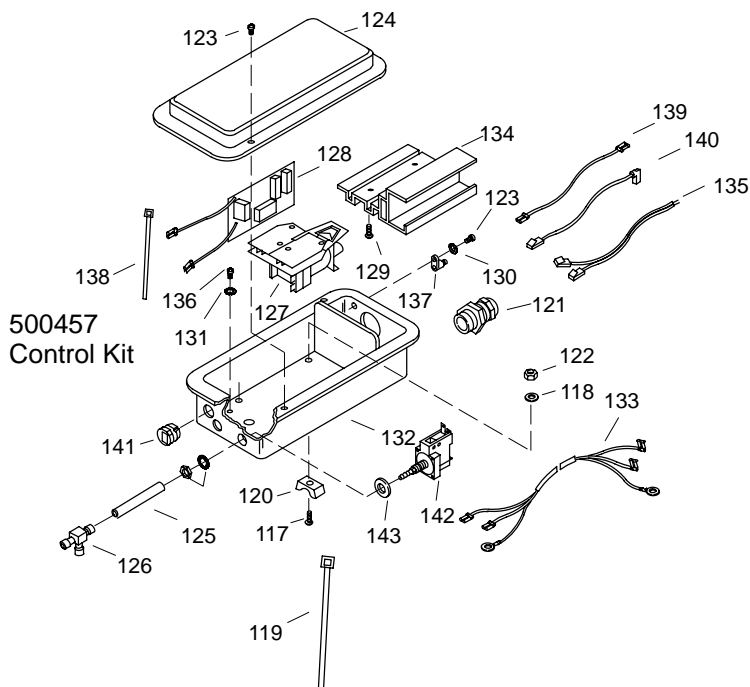

**Finish/color code must be specified when ordering.