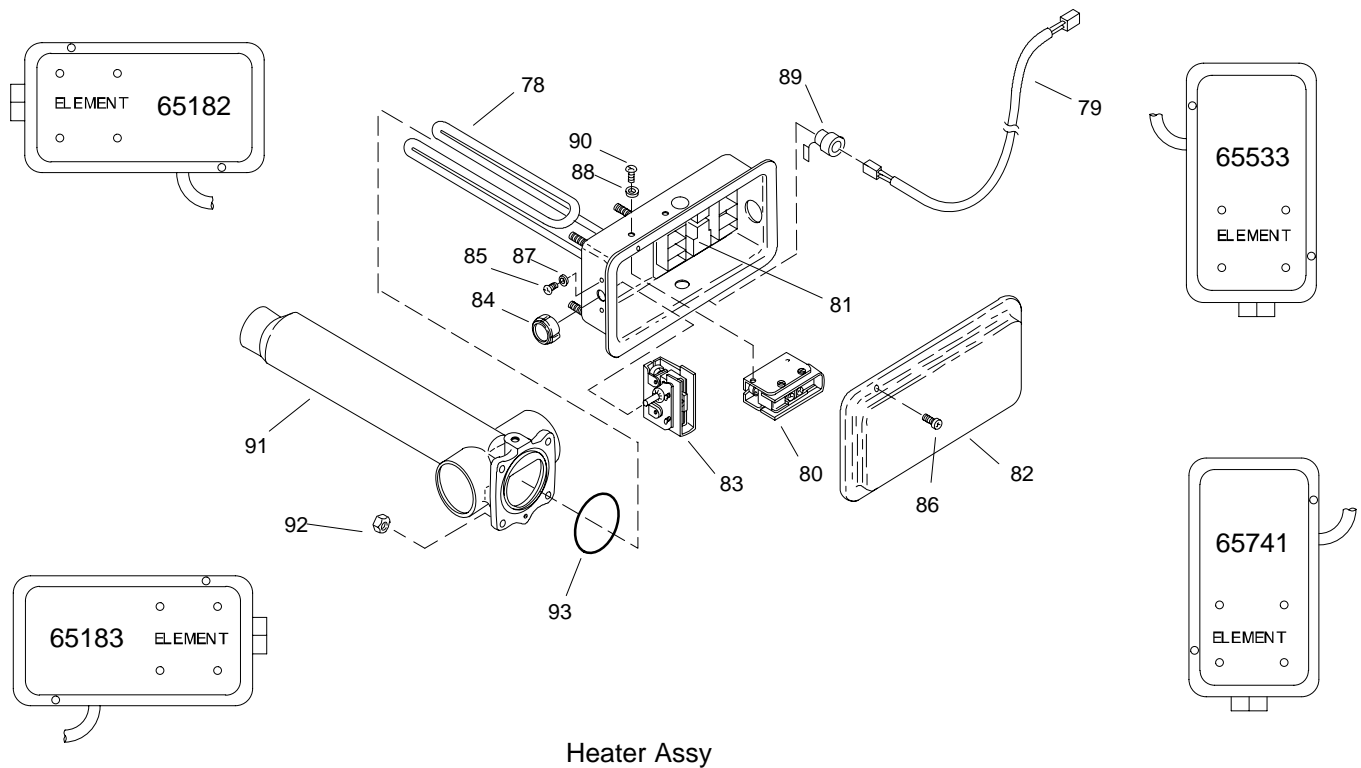

**Finish/color code must be specified when ordering.

SERVICE PARTS

ITEM	PART NO.	DESCRIPTION
1	61972	Tube
2	65157	Finger Nut
3	65156**	Flange (AA/AB/AC Model)
	73513	Flange (BC Model)
4	90105**	Air Transmitter (V-AA/AB/AC Model)
5	67429	Jet Flange
6	65044**	Trim Ring (Colors)
	65042**	Trim Ring (Metals)
7	65036	Flange
8	65355	Spacer
9	67999**	Cover, Plastic
	60561**	Cover, Metal
10	67594	O-Ring
11	65054**	Screw
12	65226**	Plug
13	91016**	Check Valve (V-AA/AB/AC Model)
	91017	Check Valve (H-AA/AB/BC Model)
14		Available in Service Kit Only
15		Available in Service Kit Only
16	67665	Plug
17	67889	Housing
18	94821	O-Ring
19	60848	Connector (AA/AB Model)
	60845	Connector (H-AA/AB/AC Model)
	93709	Connector (H-BC Model)
20	60979	Slip Nut (AA/AB/AC Model)
	60979-A	Slip Nut (BC Model)
21	60797	Tee
22		Available in Service Kit Only
23		Available in Service Kit Only
24	66265	Coupling (AA/AB/AC Model)
	61249	Coupling (BC Model)
25	66763	Elbow (1564-V-AA/AB/AC Model)
	62777	Elbow (1563-V-AA/AB/AC Model)
	65055	Elbow (1563-H-AA/AB/AC Model)
	65056	Elbow (1564-H-AA/AB/AC Model)
	93685	Elbow (BC Model)
26	65885	Gasket
27	65886	Gasket
28	65069	Tube
29	65122	Elbow
30	61072	Tube
31	93000	Cord Assy
32	93003	Strain Relief
33	90989	Bracket
34	91150	Bolt
35	67111	Washer
36	67095	Washer
37	60125	Washer
38	64163	Screw
39	60043	Washer
40	60044	Nut
41	67124	Nut
42	67123	Washer
43	67095	Washer
44	67969	Bracket
45	68577	Cord Grip
46	65791	Washer
47	67109	Bolt
48	63263	Screw
49	91176	Timer Board
50	91541	Switch Assy
51	91178	Motor
52	60997	Motor
53	74823	End Cap
54	74824	Bolt
55	62726	Screw
56	500245	Switch Kit
57	60911	Motor
58	60994	Impeller
59	60972	Slinger
60	60927	Volute Assy
61	60985	Shaft Seal
62	60912	Shim
63	60928	Impeller

SERVICE PARTS

ITEM	PART NO.	DESCRIPTION
64	60981	O-Ring
65	60926	Cover
66	60982	Screw
67	73534	Motor
68	60985	Shaft Seal
69	73529	Impeller
70	73558	O-Ring
71	73552	Cover
72	73559	Nut
73	21998	Screw
74	73561	Circuit Board Assy
75	74705	Barrier
76	73569	Base
77	94812	Screw
78	65194	Heater Flange
79	68686	Cord
80	68705	Switch
81	65198	Circuit Board Assy
82	60340	Cover
83	60540	Thermostat
84	65186	Knob
85	69079	Screw
86	60320	Screw
87	64463	Washer
88	64468	Washer
89	67264	Strain Relief Bushing
90	63563	Screw
91	65196	Heater Tube
92	90153	Nut
93	65197	O-Ring
94	60561	Reducer
95	60979	Slip Nut
96	60848	Connector
97	30774	Switch (H-AA/AB/AC Model)
98	500405	Decal (With Heat)
99	68693	Bushing
100	67264	Bushing
101	67065	Lug
102	69589	Bushing
103	66537	Circuit Board
104	60340	Cover
105	91239	Air Switch
106	91355	Washer
107	65193	Support
108	65160	Enclosure
109	61776	Washer
110	67140	Washer
111	73515-B	Isolation Mount
112	73584	Switch, 1 Button (H-BC Model)
113	73521	Switch Wire
114	93766**	Switch, Cover
115	73518	Plug (BC Model)
116	60559	Elbow (V-AA/AB/AC Model)
	61213	Elbow (H-BC Model)
117	62959	Screw
118	64212	Washer
119	65328	Strap
120	65329	Bracket, Strap
121	68577	Cord Grip
122	90153	Locknut
123	60320	Screw
124	60340	Cover
125	60649	Tube
126	60654	Breather Tee
127	60755	Impulse Relay
128	60757	P.C.B. Assy
129	60759	Screw
130	61776	Washer
131	64214	Washer
132	65160	Enclosure Assy
133	65468	Pump Cord Assy
134	65836	Extrusion
135	65845	Wire Lead Assy
136	66424	Screw
137	67065	Ground Lug

**Finish/color code must be specified when ordering.