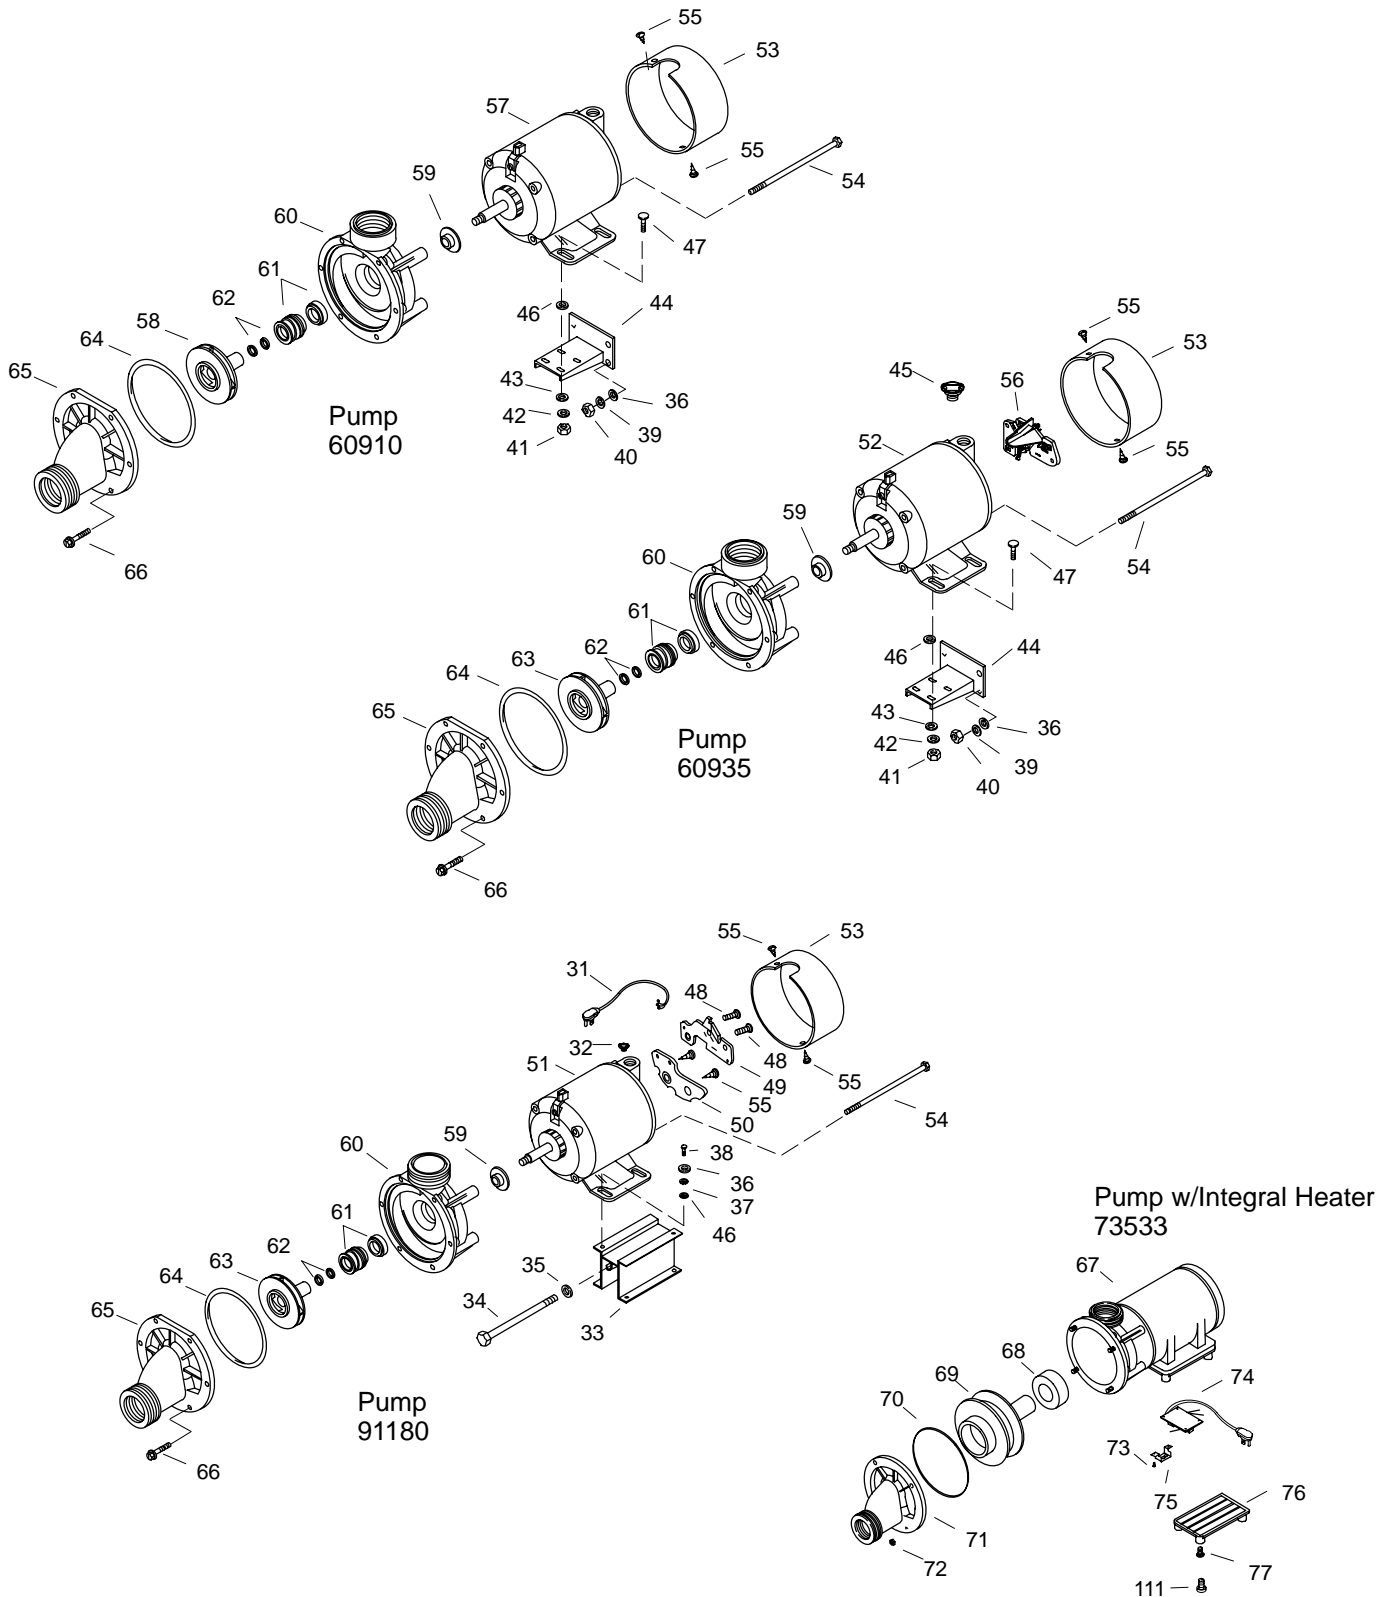

**Finish/color code must be specified when ordering.