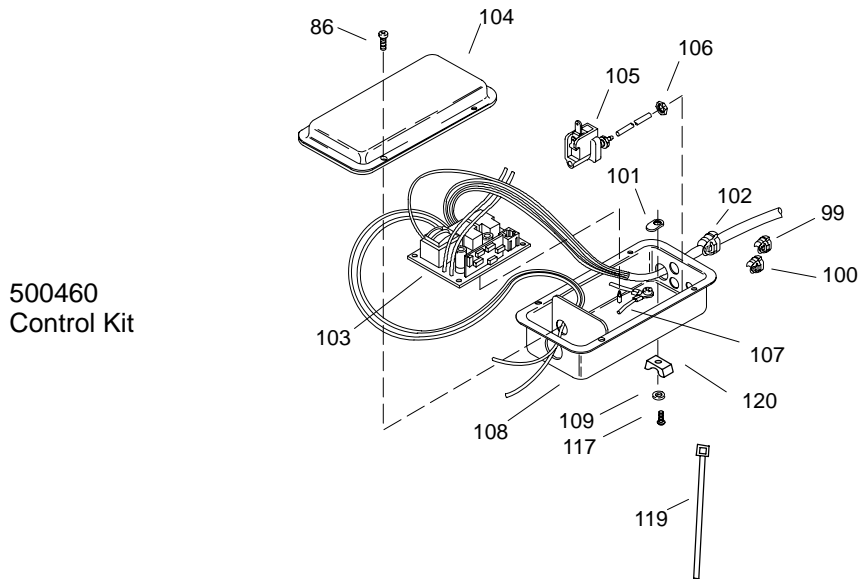

**Finish/color code must be specified when ordering.