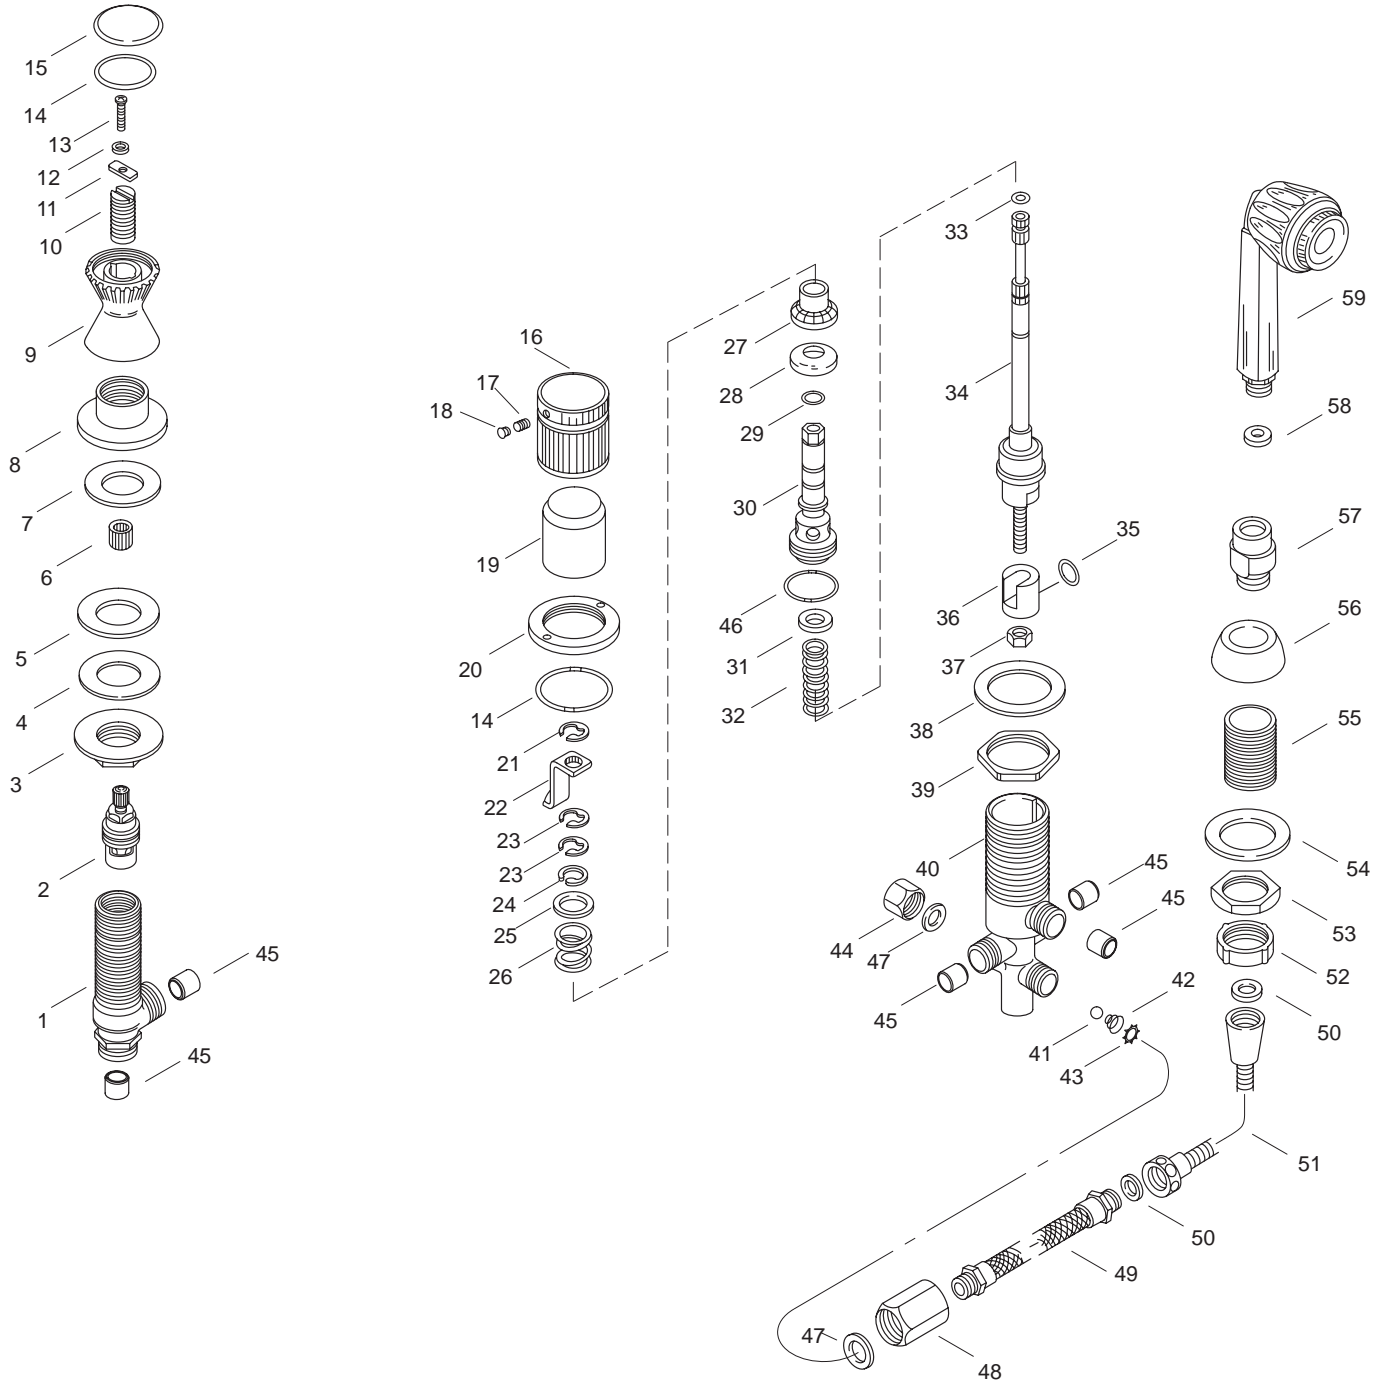

KOHLER[®] SERVICE PARTS

BRAVURA™ BATH/DECK-MOUNT PERSONAL SHOWER SYSTEM

K#	Description
K-6843-CV-**-AA/BA/CA	Personal Shower System

****Finish/color code must be specified when ordering.**

SERVICE PARTS

ITEM	PART NO.	DESCRIPTION
1	55041	Valve
2	22376	Valve (Clockwise Closes)
	22377	Valve (Counterclockwise Closes)
3	22351	Nut
4	22352	Washer
5	22400	Washer
6	59027	Spline Adapter
7	34037	Gasket
8	52097**	Escutcheon
9	48691**	Handle Subassembly
10	46116	Adapter
11	48690	Cross Bar
12	37793	Lock Washer
13	41245-BC	Screw
14	48686	O-Ring
15	48687**	Handle Cap
16	52714**	Handle
17	34453	Set Screw
18	52723	Plug
19	52665**	Sleeve
20	52666**	Flange
21	50593	E-Ring
22	50338	Detent
23	50541	E-Ring
24	54997	Clip
25	54996	Washer
26	54995	Spring
27	55003	Ring
28	55004	Diaphragm
29	55110	O-Ring
30	73485	Valve Seat
31	55413	Washer
32	54998	Spring
33	55109	O-Ring
34	59239	Stem
35	55108	O-Ring
36	55001	Spool
37	57088	Lock Nut
38	54994	Washer
39	55002	Nut
40	73682	Valve Body
41		Available in Service Kit Only
42		Available in Service Kit Only
43		Available in Service Kit Only
44	52745	Hex Cap
45	55766	Bushing, Reducer
46	41391	O-Ring
47	40295	Washer
48	52724	Coupling, Hex
49	21485	Hose
50	41163	Washer
51		Available in Service Kit Only
52	52593	Cap Nut
53	52595	Nut
54	52596	Washer
55	52594	Tube
56	75506**	Escutcheon
57	75492**	Adapter
58	56132	Washer
59	57998**	Elite Shower