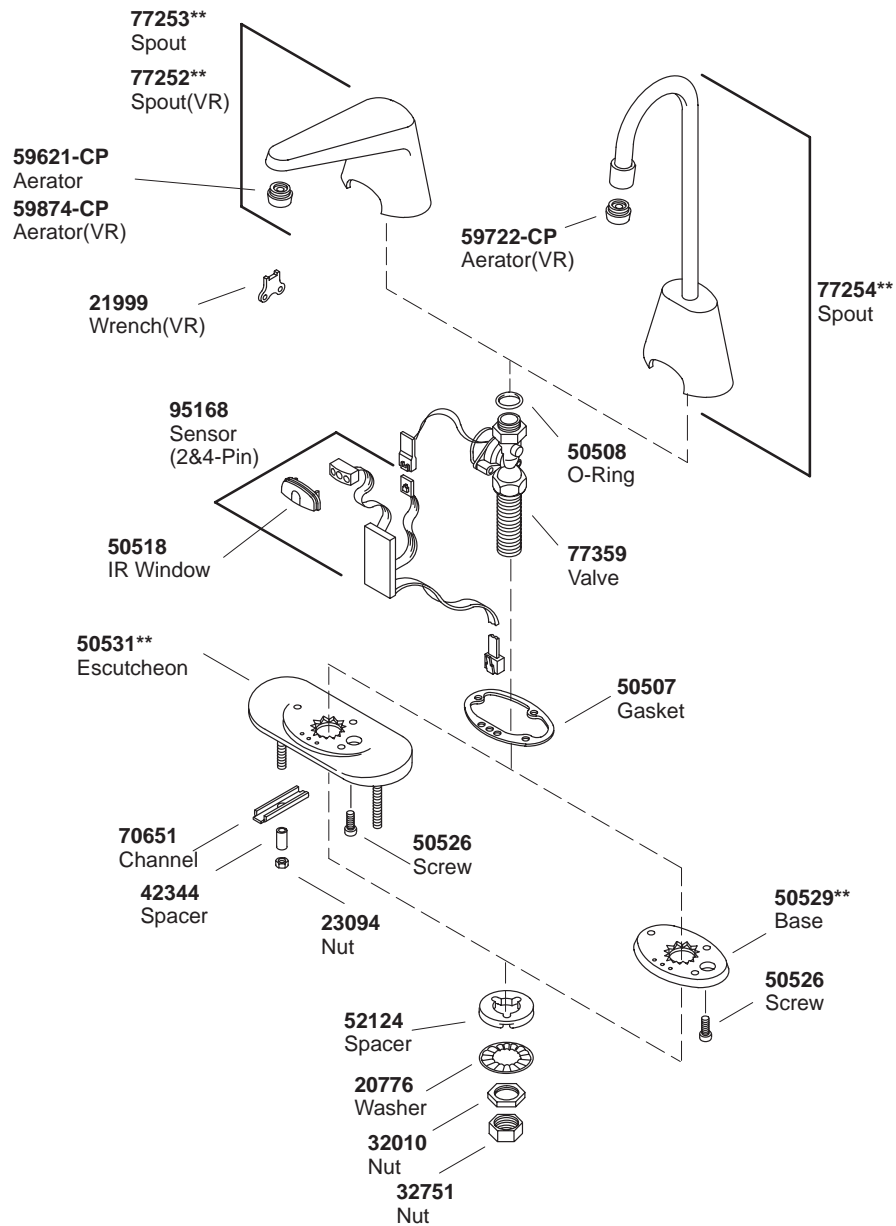

KOHLER[®] SERVICE PARTS

TOUCHLESS™ ELECTRONIC FAUCET

K#	Spoout Assembly with Small Base	Spout Assembly with Large Escutcheon	Gooseneck Assembly with Small Base	Gooseneck Assembly with Large Escutcheon	Vandal Resistant Aerator
K-13660-**-AA/BA/CA/DA/EA	X				
K-13660-2E-**-AA/BA/CA/DA/EA	X				X
K-13662-**-AA/BA/CA/DA/EA		X			
K-13662-2E-**-AA/BA/CA/DA/EA		X			X
K-13664-**-AA/BA/CA/DA/EA			X		X
K-13666-**-AA/BA/CA/DA/EA				X	X

Variation and/or finish/color code may be required when ordering.