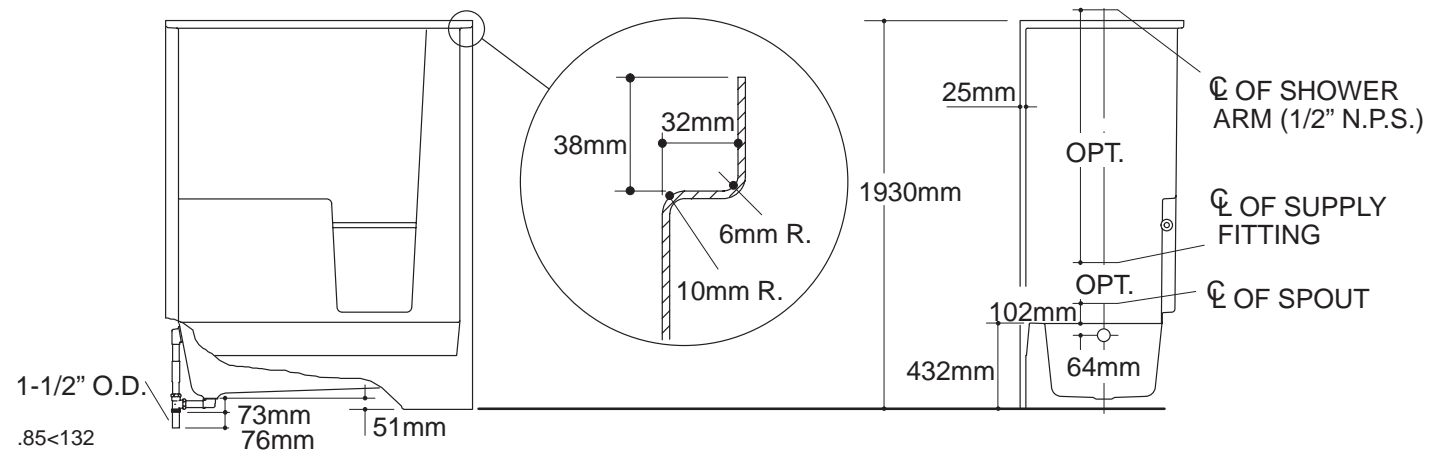

### Product Information

Fixture*:	basin area	top area	weight
Bathing well	1168 x 508mm	1397 x 584mm	58 Kg.
	water depth	capacity	
To overflow	273mm	163 litres	
Configuration			1-piece
Drain Outlet			Ø57mm
* Approximate measurements for comparison only.			

### Installation Notes

Refer to installation instructions included with fixture before beginning installation.

Fixture not drilled for supply fittings.

Shimming may be required to level fixture.

### Roughing-In Notes

Fixture conforms to ANSI Standard Z124.2. All dimensions are nominal.

No change in measurements if connected with drain illustrated.

Stud opening tolerance (+ 6mm – 0mm). When fire rated wall is specified, dimensions are to the inside of the wall board. Some shimming between stud frame and fixture may be required.