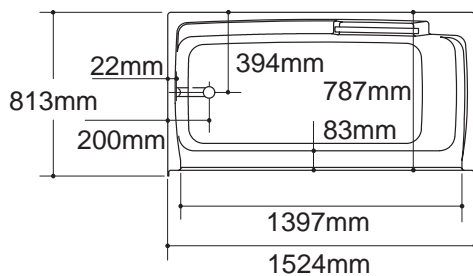

### Product Information

Fixture*:	basin area	top area	weight
Bathing well	1168 x 508mm	1397 x 584mm	58 Kg.
	water depth	capacity	
To overflow	273mm	163 litres	
Configuration			1-piece
Drain Outlet			Ø57mm
* Approximate measurements for comparison only.			

### Installation Notes

Refer to installation instructions included with fixture before beginning installation.

Fixture not drilled for supply fittings.

Shimming may be required to level fixture.

### Roughing-In Notes

Fixture conforms to ANSI Standard Z124.2. All dimensions are nominal.

No change in measurements if connected with drain illustrated.

Stud opening tolerance (+ 6mm – 0mm). When fire rated wall is specified, dimensions are to the inside of the wall board. Some shimming between stud frame and fixture may be required.