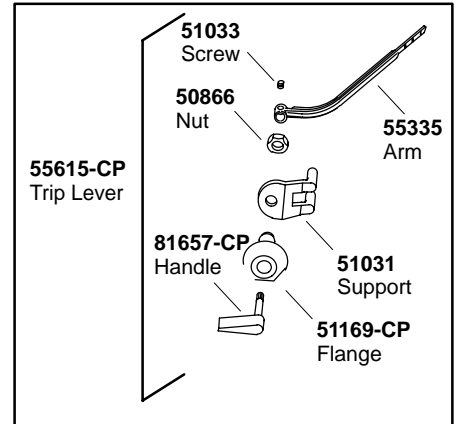

K#	Bowl	Insulated
K-3490-**-AA/BA	Elongated	
K-3490-U-**-AA/BA	Elongated	X

30419 Hardware Kit Consists of:
 51624 (3 ea.), 32572 (3 ea.), 51533 (3 ea.)

**Finish/color code must be specified when ordering.