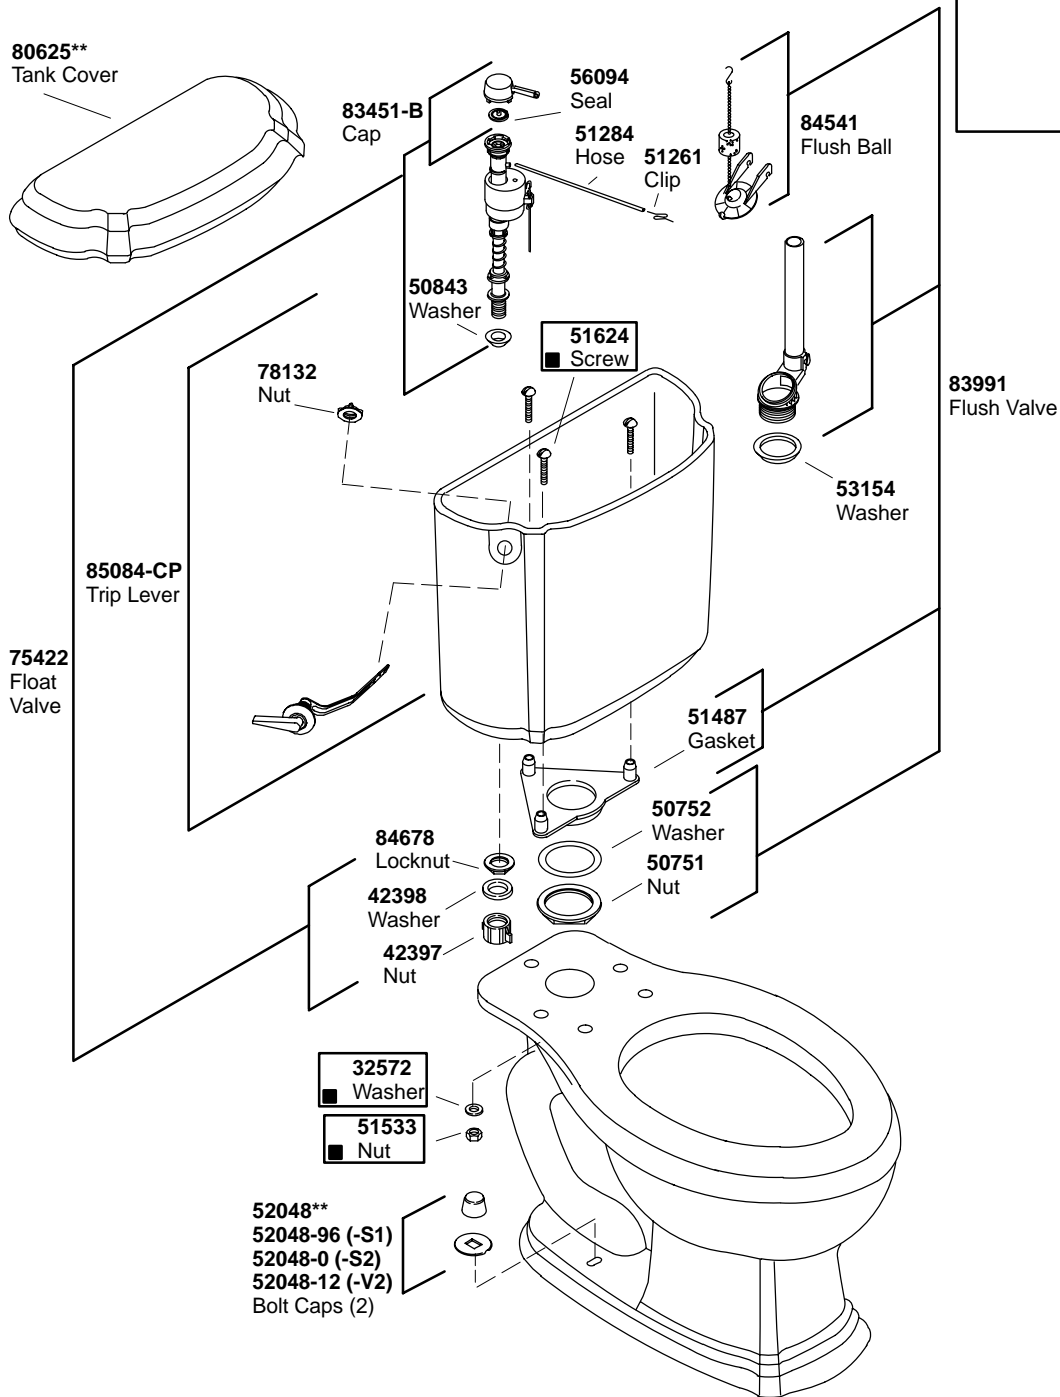

K#	Bowl	Insulated
K-3490-**-AA/BA	Elongated	
K-3490-U-**-AA/BA	Elongated	X

30419 Hardware Kit Consists of:
 51624 (3 ea.), 32572 (3 ea.), 51533 (3 ea.)

**Finish/color code must be specified when ordering.