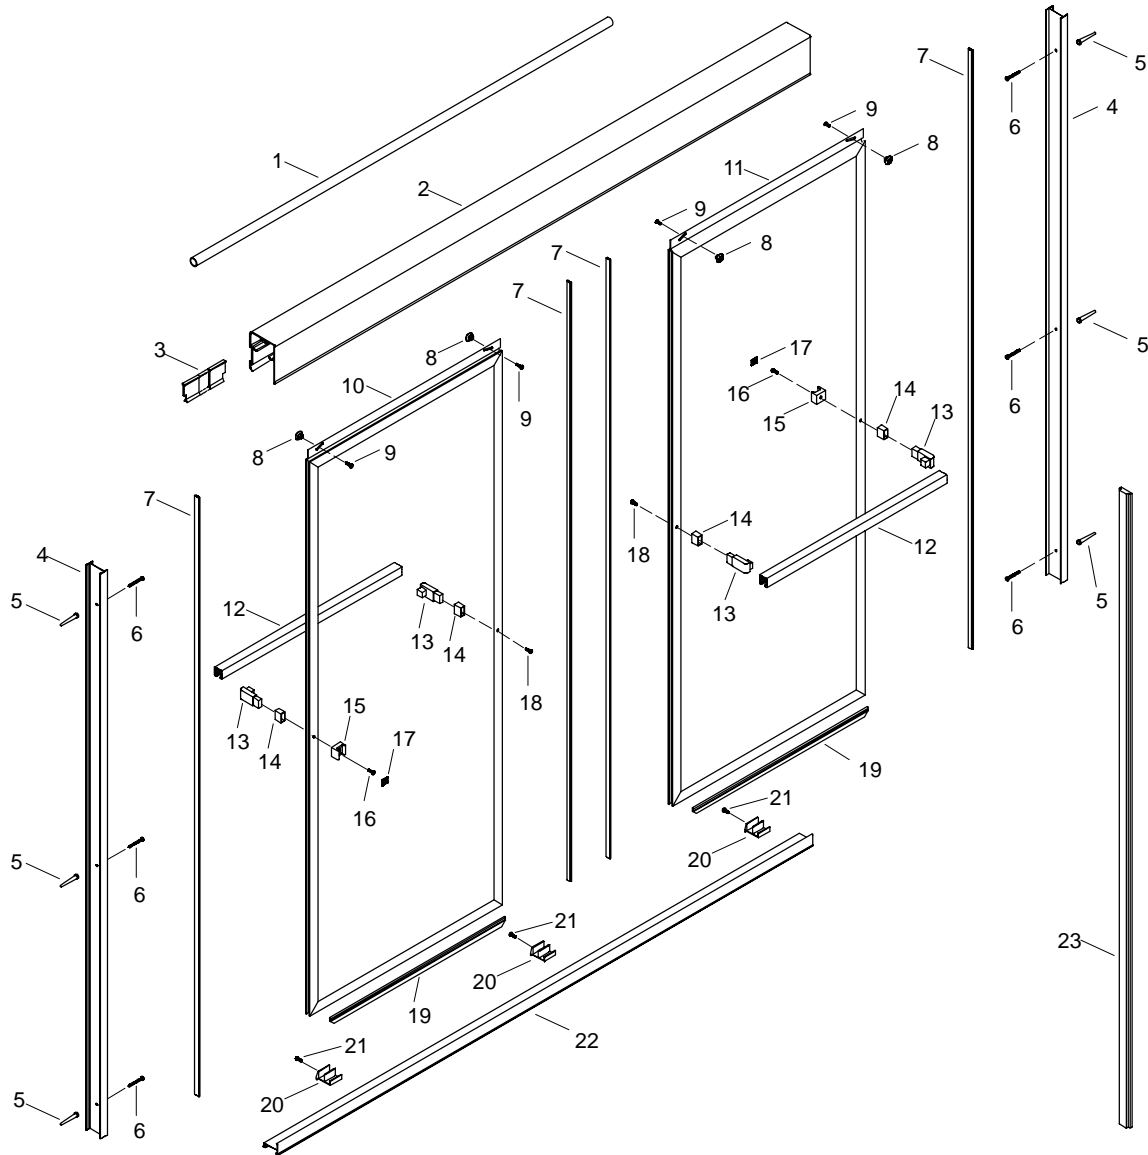

KOHLER[®] SERVICE PARTS

SONATA™ GLASSWORKS™ STEAM BYPASS SHOWER DOORS

K#	Obscure Glass	Designer Glass	Clear Glass	Mirror Glass	Accent Strip	Dimension
K-9808-B-**-AA	X					40" x 76"
K-9808-D-**-AA		X				40" x 76"
K-9808-L-**-AA			X			40" x 76"
K-9809-B-**-AA	X					47" x 77"
K-9809-D-**-AA		X				47" x 77"
K-9809-L-**-AA			X			47" x 77"
K-9846-B-**-AA	X					47" x 63"
K-9846-D-**-AA		X				47" x 63"
K-9846-L-**-AA			X			47" x 63"
K-9846-M-**-AA				X		47" x 63"
K-9894-**-AA					X	

****Finish/color code must be specified when ordering.**

SERVICE PARTS

ITEM	PART NO.	DESCRIPTION
1	90446-A	Seal
2	55904-C**	Track (9808)
	55904-B**	Track (9809, 9846)
	55904-GD	Track (-GD)
3	56062	Seal
4	93516-D**	Jamb (9808)
	93516-F**	Jamb (9809)
	93516-E**	Jamb (9846)
	56054-GD	Jamb (-GD)
5	93069	Anchor (9808, 9809, 9846)
	66646	Anchor (-GD)
6	62722**	Screw
	62723-GD	Screw (-GD)
7	56056	Seal
8	69815	Roller
9	55858	Screw
10	55873-B**	Panel (9808-B)
	55873-D**	Panel (9808-D)
	93193-L**	Panel (9808-L)
	55875-B**	Panel (9809-B)
	55875-D**	Panel (9809-D)
	93194-L**	Panel (9809-L)
	55877-B**	Panel (9846-B)
	55877-D**	Panel (9846-D)
	93195-L**	Panel (9846-L)
	55878-M**	Panel (9846-M)
11	55873-B**	Panel (9808-B)
	55874-D**	Panel (9808-D)
	93193-L**	Panel (9808-L)
	55875-B**	Panel (9809-B)
	55876-D**	Panel (9809-D)
	93194-L**	Panel (9809-L)
	55877-B**	Panel (9846-B)
	55878-D**	Panel (9846-D)
	93195-L**	Panel (9846-L)
	55877-B**	Panel (9846-M)
12	55907-J**	Towel Bar (9808)
	55907-N**	Towel Bar (9809, 9846)
	56047-GD	Towel Bar (-GD)
13	67428	Towel Bar End
14	55905**	Trim Ring
15	55914	Stop
16	62730**	Screw
17	62740	Decal
18	55861**	Screw
19	93908-E	Wiper (9846)
20	55915	Guide
21	55856**	Screw
22	55899-A**	Track (9808)
	55899-B**	Track (9809, 9846)
	55901-GD	Track (-GD)
23	62660**	Color Strip