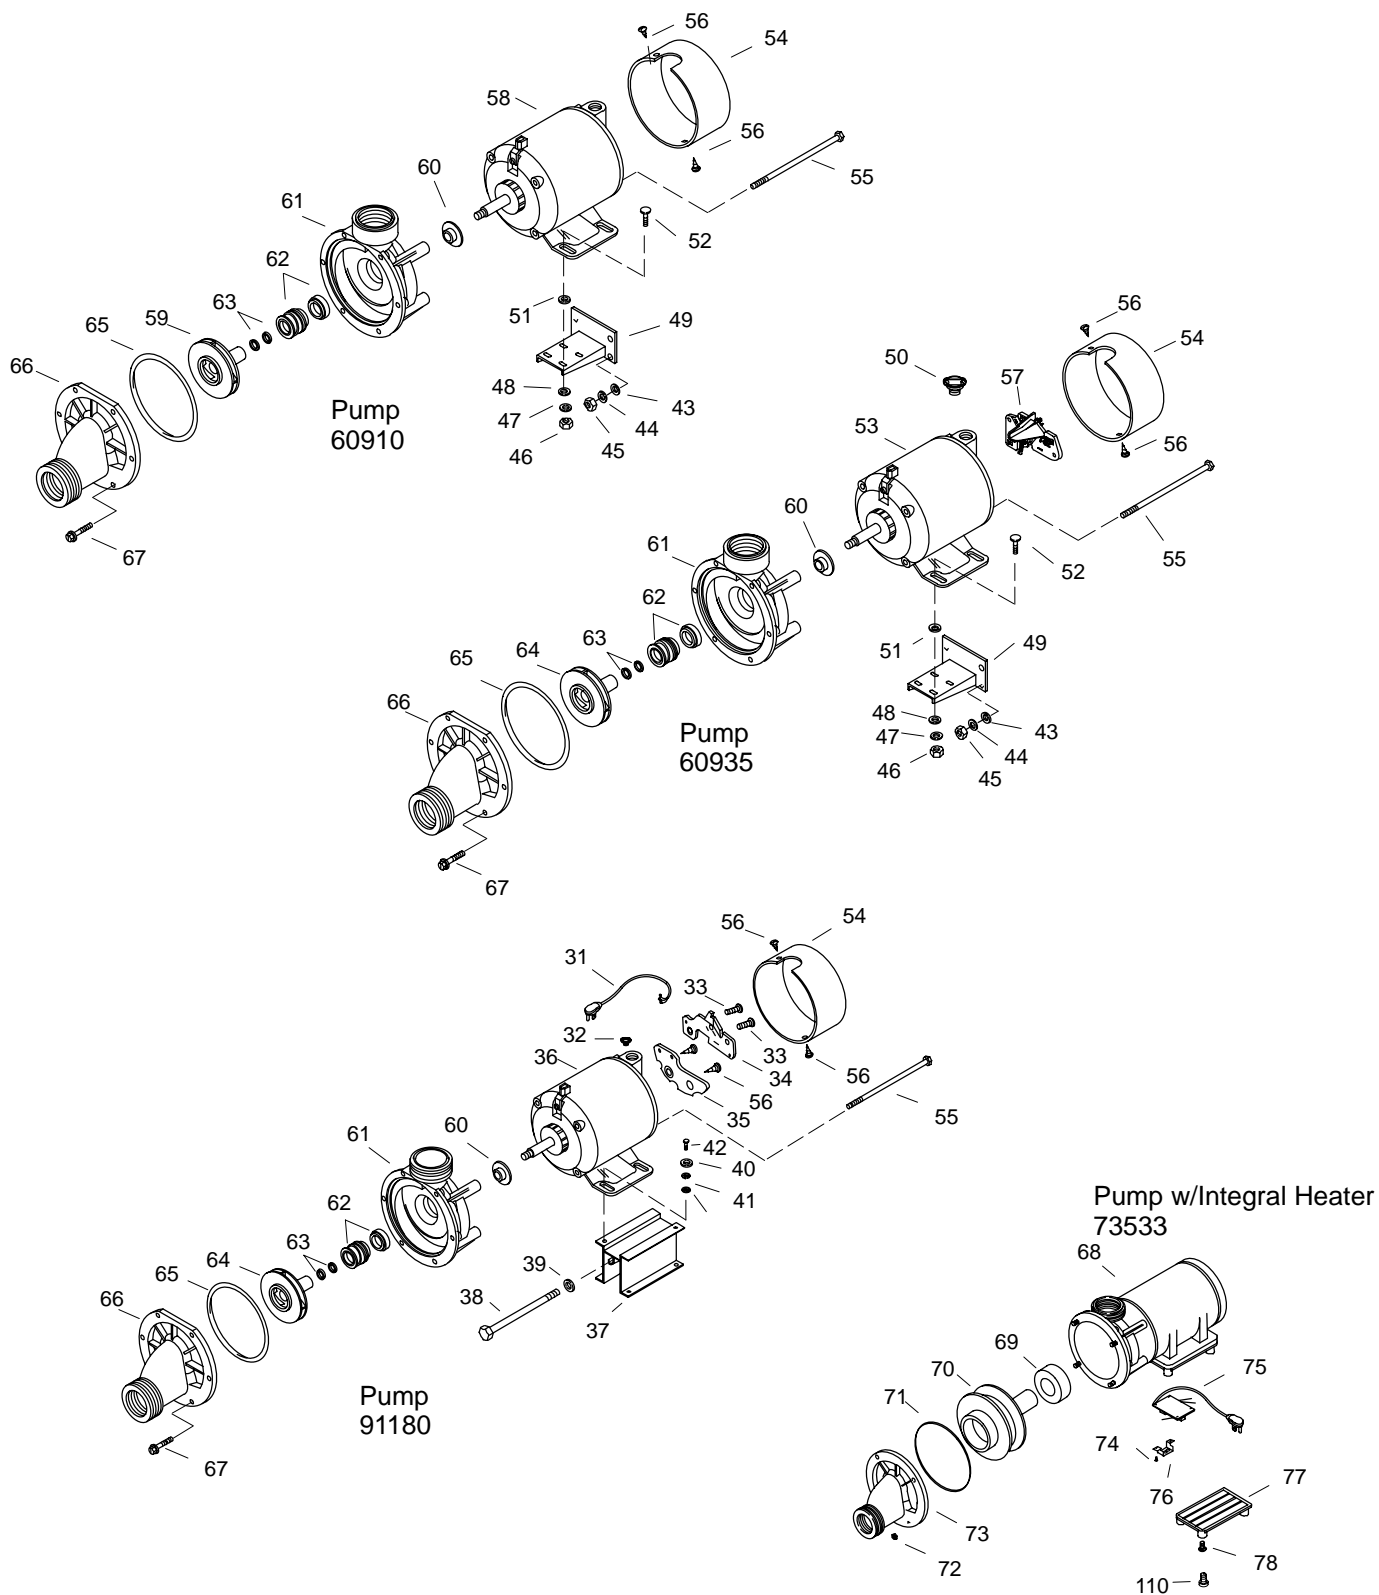

500460
Control Kit

500457
Control Kit

**Finish/color code must be specified when ordering.