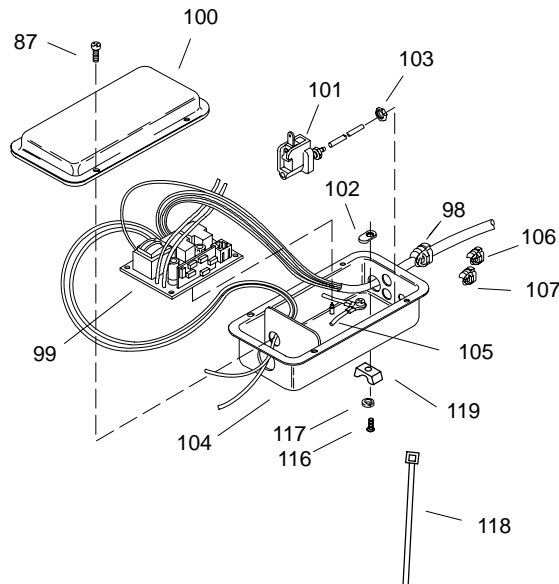

**Finish/color code must be specified when ordering.