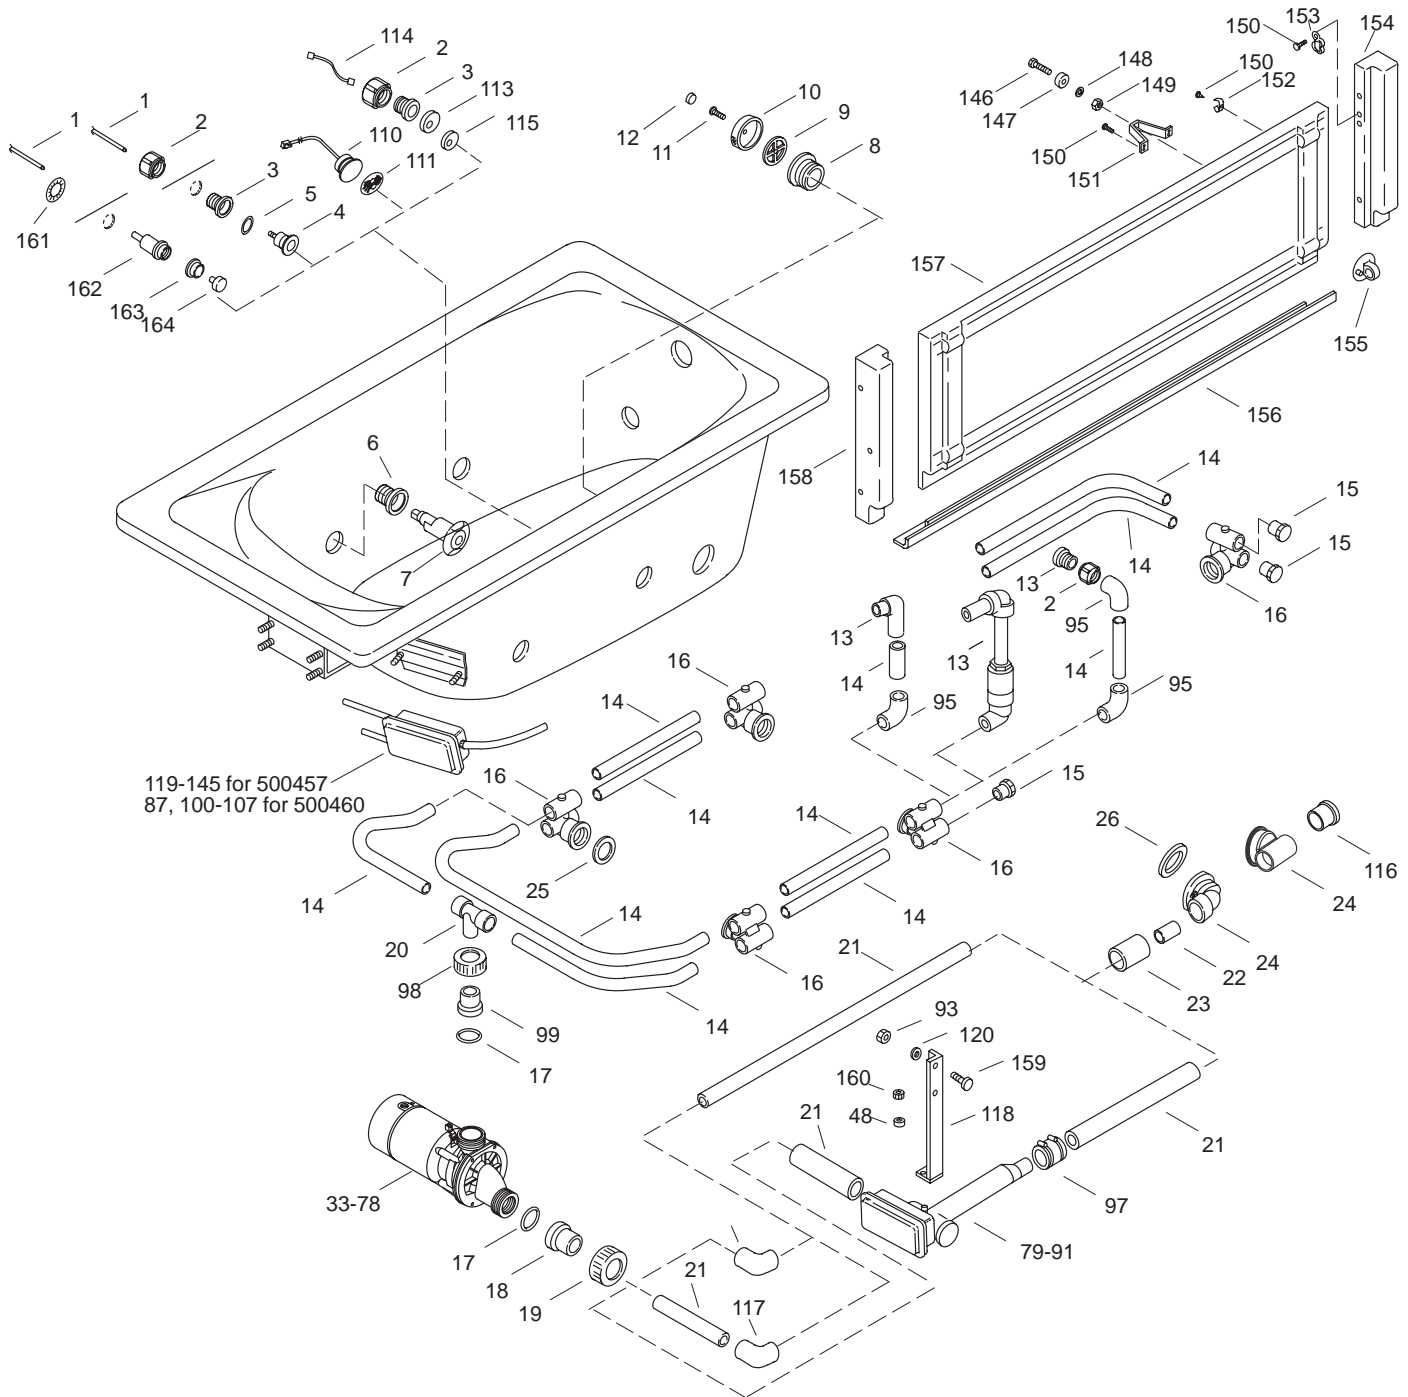

**Finish/color code must be specified when ordering.