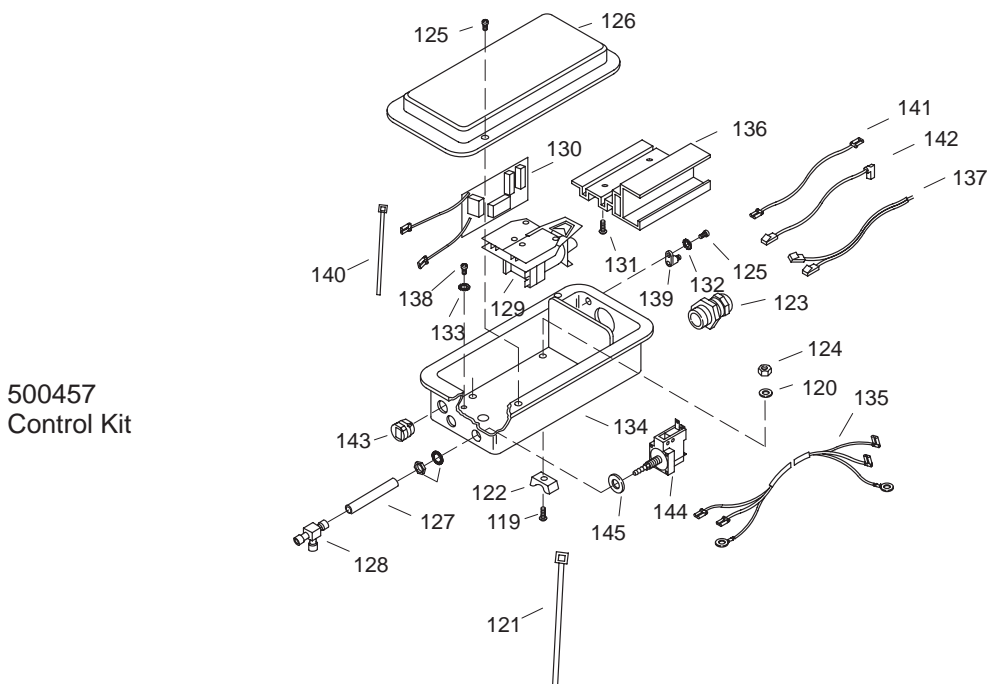

**Finish/color code must be specified when ordering.