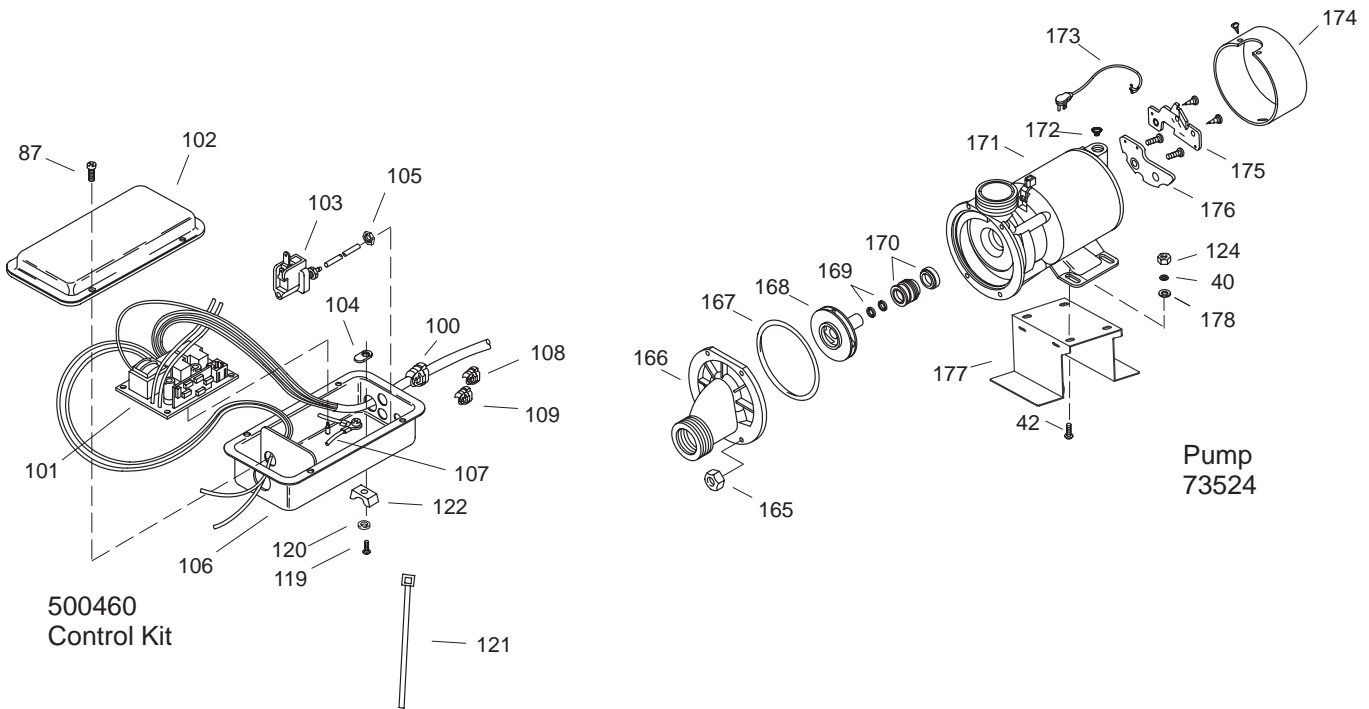

**Finish/color code must be specified when ordering.