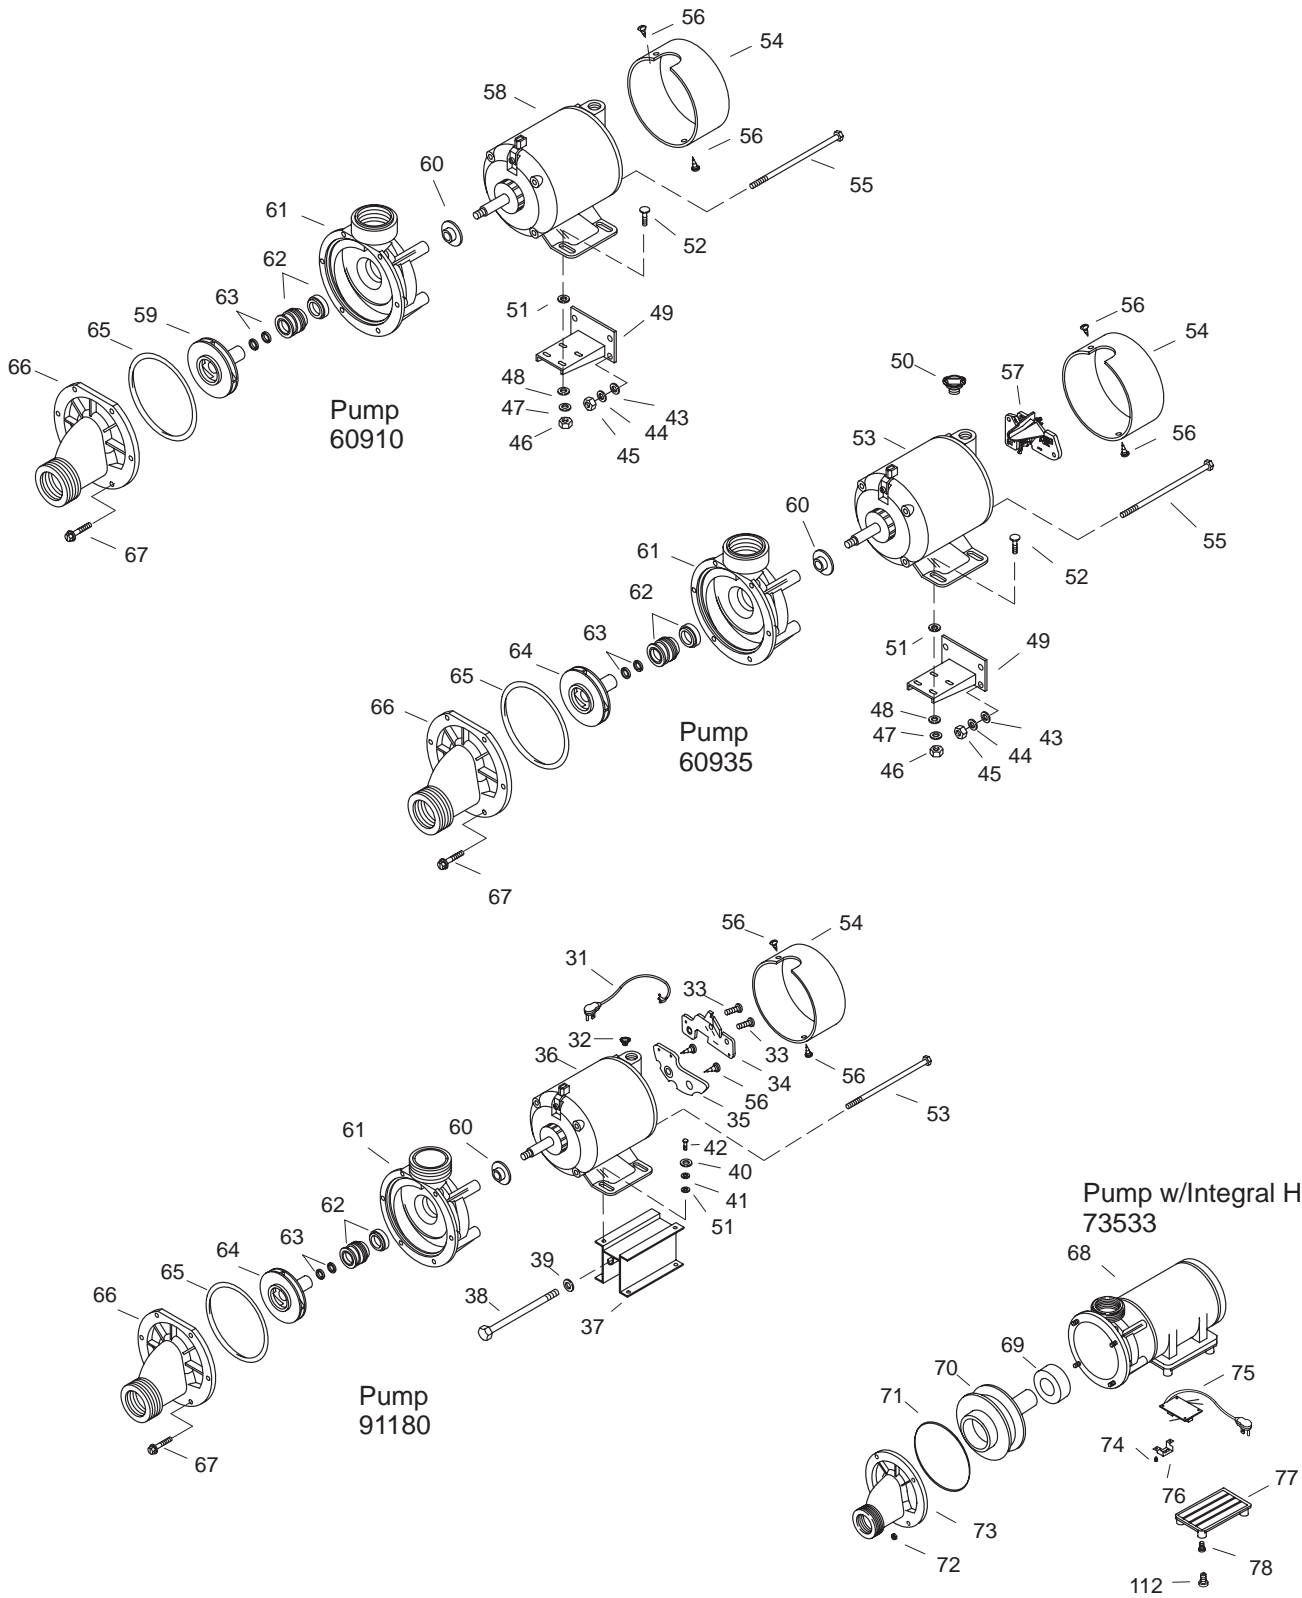

**Finish/color code must be specified when ordering.